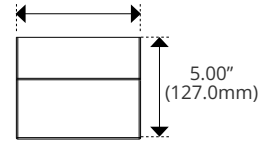

### DIMENSIONS

	Diameter	Height
3D	3.15in (80.0mm)	3.39in (86.0mm)
6D	5.90in (150.0mm)	3.39in (86.0mm)
12D	11.81in (300.0mm)	3.39in (86.0mm)

\*Consult Kelvix for custom lengths

Kelvix reserves the right to update the product specifications at any time. To maintain warranty, field modifications must follow approved Kelvix installation instruction.

### DIMENSIONS

	Diameter	Width
3D	3.35in (85.0mm)	5.00in (127.0mm)
6D	6.10in (155.0mm)	5.00in (127.0mm)
12D	12.00in (305.0mm)	5.00in (127.0mm)

3.35", 6.10", or 12.0"

<sup>1</sup>Consult Kelvix for custom lengths