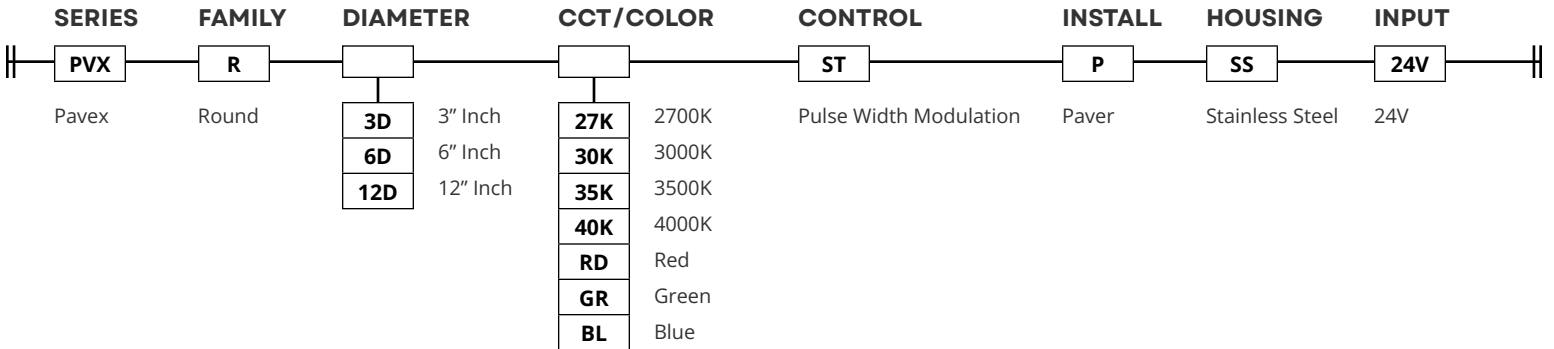

Product Code Builder

Pavex™ Round

Product Code Builder

Example: PVX-L-12X2-27-ST-L-SS-24V

PRODUCT DATA

Feet	Watts	Lumens
3D	1.3W	39 lm
6D	1.3W	39 lm
12D	6W	180 lm

DIMENSIONS

	Diameter	Height
3D	3.15in (80.0mm)	3.39in (86.0mm)
6D	5.90in (150.0mm)	3.39in (86.0mm)
12D	11.81in (300.0mm)	3.39in (86.0mm)

*Consult Kelvix for custom lengths

Kelvix reserves the right to update the product specifications at any time. To maintain warranty, field modifications must follow approved Kelvix installation instruction.

Conforms to ANSI/UL Standard 2108

Certified to CAN/CSA Standard C22.2 No. 250.2

Fixture Type _____

Project Name _____

Location _____