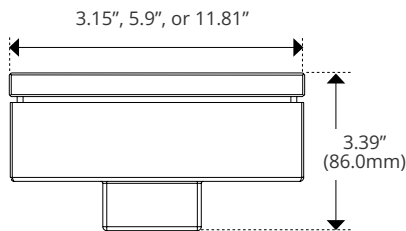

Dimensions

Kelvix reserves the right to update the product specifications at any time. To maintain warranty, field modifications must follow approved Kelvix installation instruction.
Conforms to ANSI/UL Standard 2108
Certified to CAN/CSA Standard C22.2 No. 250.2

Fixture Type _____

Project Name _____

Location _____