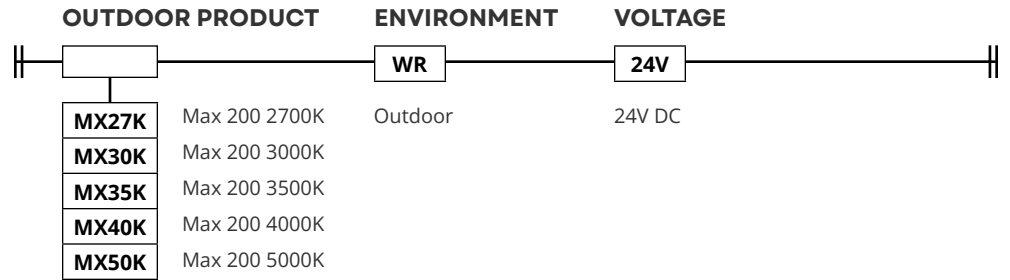

Complete Specification Sheet

Max™ 200

LINEAR
LED

Max™ 200

Long Distance Linear LED Lighting

Specifications

Category	Linear LED
Series	Max
Family	200
Watts per Foot	1.9W/ft
Diode	Epistar 3528
CRI	90+ (White)
CCT Options	3000K
Input Voltage	24V DC
Width	0.37in (10.0mm)
Height	0.06in (1.3mm)
Width w/ Jacket	0.50in (13.0mm)
Height w/ Jacket	0.25in (6.0mm)
Width w/ End Cap	0.56in (15.0mm)
Height w/ End Cap	0.37in (9.0mm)
Cut Intervals	3.94in (100.0mm)
Beam Angle	120°
Lumens per Foot	220 - 258 lm/ft
Life Expectancy	50,000 Hour Life Expectancy
Operating Temp.	-4°F (-20°C) to 140°F (60°C)
Dimming Options	Triac, Hi-lume

Project Name _____

Location _____

Product Code Builder

Max™ 200

Product Code Builder

Example: MX27K-24V

Example: MX27K-WR-24V

LUMEN DATA

	MX27K	MX30K	MX35K	MX40K	MX50K
Temp/Color (Kelvin)	2700K	3000K	3500K	4000K	5000K
Lumens (lm/ft)	220	230	239	248	258
Lumens (lm/W)	115	121	125	130	135

POWER CHART

Length	Watts	Length	Watts
1 ft	1.89	26 ft	49.04
2 ft	3.77	27 ft	50.92
3 ft	5.66	28 ft	52.81
4 ft	7.54	29 ft	54.69
5 ft	9.43	30 ft	56.58
6 ft	11.32	31 ft	58.47
7 ft	13.20	32 ft	60.35
8 ft	15.09	33 ft	62.24
9 ft	16.97	34 ft	64.12
10 ft	18.86	35 ft	66.01
11 ft	20.75	36 ft	67.90
12 ft	22.63	37 ft	69.78
13 ft	24.52	38 ft	71.67
14 ft	26.40	39 ft	73.55
15 ft	28.29	40 ft	75.44
16 ft	30.18	41 ft	77.33
17 ft	32.06	42 ft	79.21
18 ft	33.95	43 ft	81.10
19 ft	35.83	44 ft	82.98
20 ft	37.72	45 ft	84.87
21 ft	39.61	46 ft	86.76
22 ft	41.49	47 ft	88.64
23 ft	43.38	48 ft	90.53
24 ft	45.26	49 ft	92.41
25 ft	47.15	50 ft	94.30