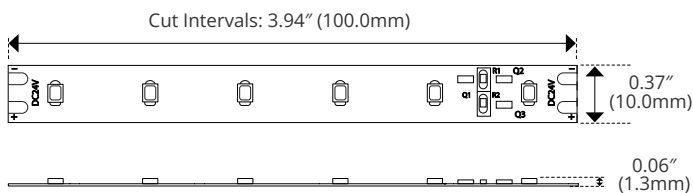

Dimensions

INDOOR