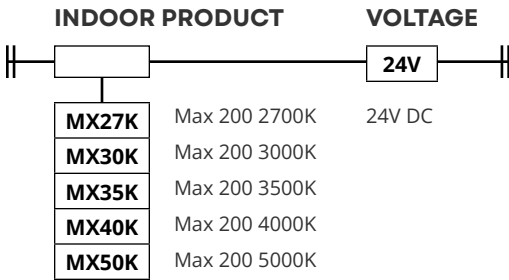

Complete Specification Sheet

Max™ 200

LINEAR
LED

Max™ 200

Long Distance Linear LED Lighting

Specifications

Category	Linear LED
Series	Max
Family	200
Watts per Foot	1.9W/ft
Diode	Epistar 3528
CRI	90+ (White)
CCT Options	3000K
Input Voltage	24V DC
Width	0.37in (10.0mm)
Height	0.06in (1.3mm)
Width w/ Jacket	0.50in (13.0mm)
Height w/ Jacket	0.25in (6.0mm)
Width w/ End Cap	0.56in (15.0mm)
Height w/ End Cap	0.37in (9.0mm)
Cut Intervals	3.94in (100.0mm)
Beam Angle	120°
Lumens per Foot	220 - 258 lm/ft
Life Expectancy	50,000 Hour Life Expectancy
Operating Temp.	-4°F (-20°C) to 140°F (60°C)
Dimming Options	Triac, Hi-lume

Project Name _____

Location _____

Product Code Builder

Max™ 200

Product Code Builder

Example: MX27K-24V

Example: MX27K-WR-24V

LUMEN DATA

	MX27K	MX30K	MX35K	MX40K	MX50K
Temp/Color (Kelvin)	2700K	3000K	3500K	4000K	5000K
Lumens (lm/ft)	220	230	239	248	258
Lumens (lm/W)	115	121	125	130	135

POWER CHART

Length	Watts	Length	Watts
1 ft	1.89	26 ft	49.04
2 ft	3.77	27 ft	50.92
3 ft	5.66	28 ft	52.81
4 ft	7.54	29 ft	54.69
5 ft	9.43	30 ft	56.58
6 ft	11.32	31 ft	58.47
7 ft	13.20	32 ft	60.35
8 ft	15.09	33 ft	62.24
9 ft	16.97	34 ft	64.12
10 ft	18.86	35 ft	66.01
11 ft	20.75	36 ft	67.90
12 ft	22.63	37 ft	69.78
13 ft	24.52	38 ft	71.67
14 ft	26.40	39 ft	73.55
15 ft	28.29	40 ft	75.44
16 ft	30.18	41 ft	77.33
17 ft	32.06	42 ft	79.21
18 ft	33.95	43 ft	81.10
19 ft	35.83	44 ft	82.98
20 ft	37.72	45 ft	84.87
21 ft	39.61	46 ft	86.76
22 ft	41.49	47 ft	88.64
23 ft	43.38	48 ft	90.53
24 ft	45.26	49 ft	92.41
25 ft	47.15	50 ft	94.30