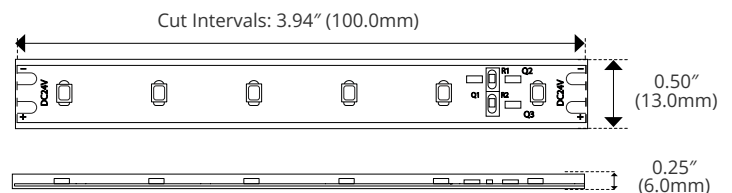

OUTDOOR

Kelvix reserves the right to update the product specifications at any time. To maintain warranty, field modifications must follow approved Kelvix installation instruction.

Fixture Type _____

Project Name _____

Location _____