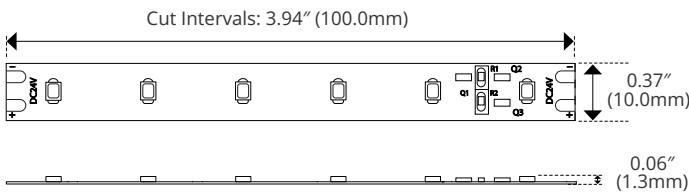

Dimensions

INDOOR