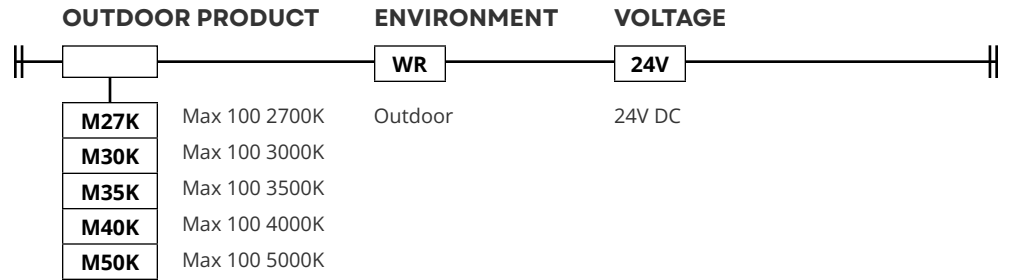

Example: M27K-WR-24V