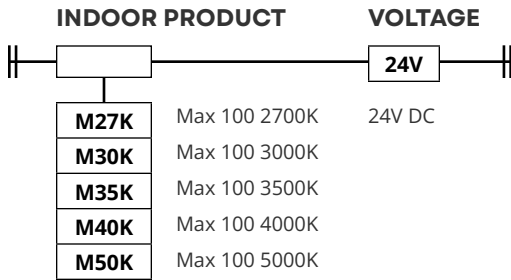

Project Name _____

Location _____

Product Code Builder

Max™ 100

Product Code Builder

Example: M27K-24V

Example: M27K-WR-24V

LUMEN DATA

	M27K	M30K	M35K	M40K	M50K
Temp/Color (Kelvin)	2700K	3000K	3500K	4000K	5000K
Lumens (lm/ft)	117	122	126	132	137

POWER CHART

Length	Watts	Length	Watts	Length	Watts	Length	Watts
1 ft	0.94	26 ft	24.4	51 ft	47.9	76 ft	71.4
2 ft	1.88	27 ft	25.4	52 ft	48.9	77 ft	72.4
3 ft	2.82	28 ft	26.3	53 ft	49.8	78 ft	73.3
4 ft	3.76	29 ft	27.3	54 ft	50.8	79 ft	74.3
5 ft	4.7	30 ft	28.2	55 ft	51.7	80 ft	75.2
6 ft	5.64	31 ft	29.1	56 ft	52.6	81 ft	76.1
7 ft	6.58	32 ft	30.1	57 ft	53.6	82 ft	77.1
8 ft	7.52	33 ft	31	58 ft	54.5	83 ft	78
9 ft	8.46	34 ft	32	59 ft	55.5	84 ft	79
10 ft	9.4	35 ft	32.9	60 ft	56.4	85 ft	79.9
11 ft	10.3	36 ft	33.8	61 ft	57.3	86 ft	80.8
12 ft	11.3	37 ft	34.8	62 ft	58.3	87 ft	81.8
13 ft	12.2	38 ft	35.7	63 ft	59.2	88 ft	82.7
14 ft	13.2	39 ft	36.7	64 ft	60.2	89 ft	83.7
15 ft	14.1	40 ft	37.6	65 ft	61.1	90 ft	84.6
16 ft	15	41 ft	38.5	66 ft	62	91 ft	85.5
17 ft	16	42 ft	39.5	67 ft	63	92 ft	86.5
18 ft	16.9	43 ft	40.4	68 ft	63.9	93 ft	87.4
19 ft	17.9	44 ft	41.4	69 ft	64.9	94 ft	88.4
20 ft	18.8	45 ft	42.3	70 ft	65.8	95 ft	89.3
21 ft	19.7	46 ft	43.2	71 ft	66.7	96 ft	90.2
22 ft	20.7	47 ft	44.2	72 ft	67.7	97 ft	91.2
23 ft	21.6	48 ft	45.1	73 ft	68.6	98 ft	92.1
24 ft	22.6	49 ft	46.1	74 ft	69.6	99 ft	93.1
25 ft	23.5	50 ft	47	75 ft	70.5	100 ft	94