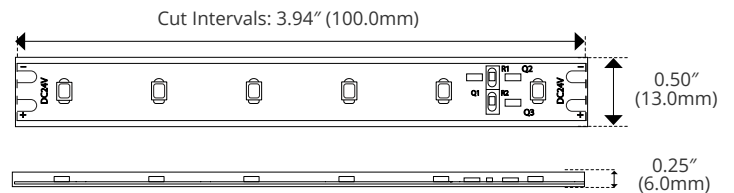

OUTDOOR

Kelvix reserves the right to update the product specifications at any time. To maintain warranty, field modifications must follow approved Kelvix installation instruction.

Fixture Type _____

Project Name _____

Location _____