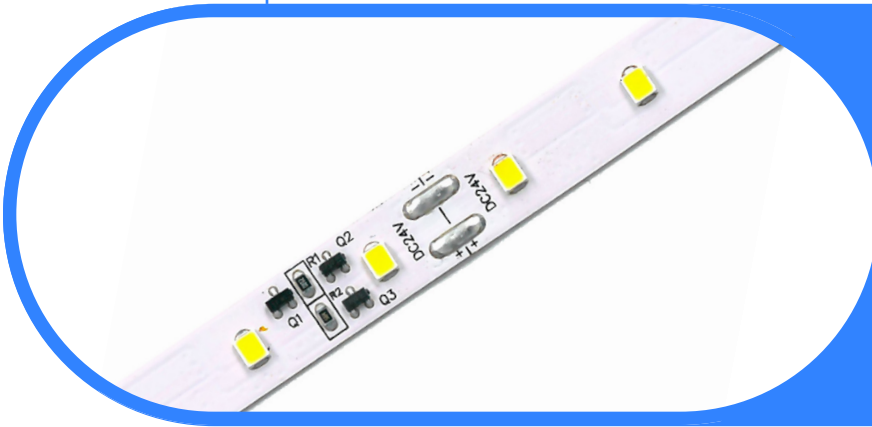

Complete Specification Sheet

Max™ 100

LINEAR
LED

Max™ 100

Long Distance Linear LED Lighting

Specifications

Category	Linear LED
Series	Max
Family	100
Watts per Foot	0.9W/ft
Diode	Epistar 3528
CRI	90+ (White)
CCT Options	3000K
Input Voltage	24V DC
Width	0.37in (10.0mm)
Height	0.06in (1.3mm)
Width w/ Jacket	0.50in (13.0mm)
Height w/ Jacket	0.25in (6.0mm)
Width w/ End Cap	0.56in (15.0mm)
Height w/ End Cap	0.37in (9.0mm)
Cut Intervals	3.94in (100.0mm)
Beam Angle	120°
Lumens per Foot	117 - 137 lm/ft
Life Expectancy	50,000 Hour Life Expectancy
Operating Temp.	-4°F (-20°C) to 140°F (60°C)
Dimming Options	Triac, Hi-lume

Features

- Max Run Length Up to 100ft per Power Feed
- 90+ CRI
- Dimmable
- 50,000 Hour Life Expectancy
- 5-Year Warranty
- 3M™ Industrial Adhesive Backing
- For Use with 24V Power Supplies

Description

Max 100 is an industry first. Powered at a single end, Max 100 is capable of run lengths up to 100 feet. This is a great product for retrofits when power source locations are limited.