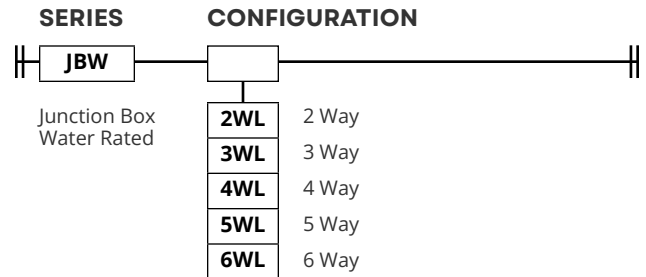

Product Code Builder