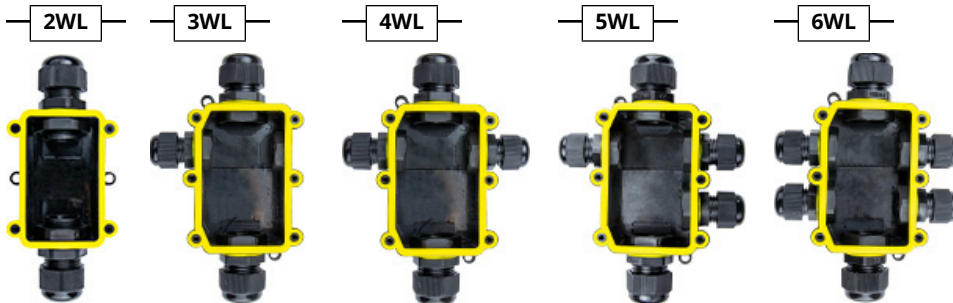

Configurations

Kelvix reserves the right to update the product specifications at any time. Field modifications will void Kelvix warranty
Conforms to UL8750. Certified to CAN/CSA Standard C22.2 NO. 250.13

Fixture Type _____

Project Name _____

Location _____