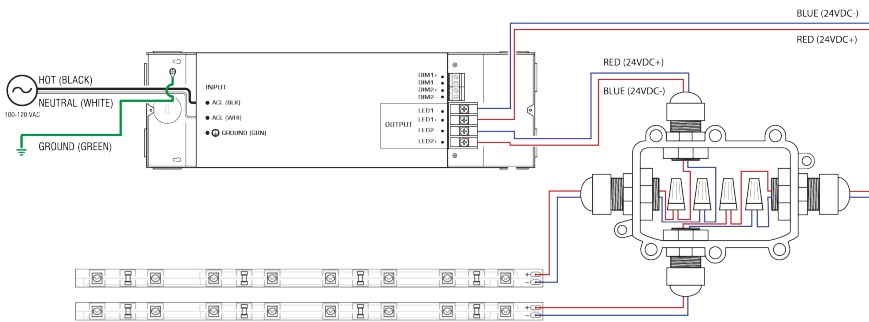

Wiring Diagram