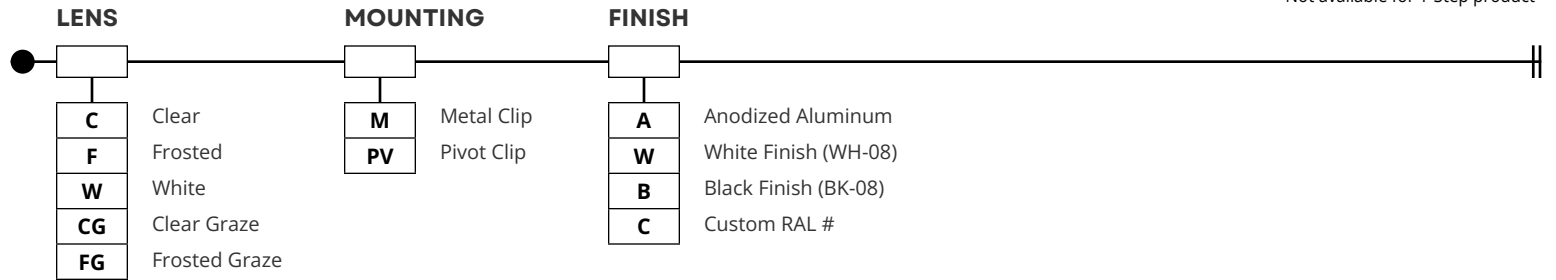

Kelvix reserves the right to update the product specifications at any time. To maintain warranty, field modifications must follow approved Kelvix installation instruction.
Conforms to ANSI/UL Standard 2108
Certified to CAN/CSA Standard C22.2 No. 250.2

Fixture Type _____

Project Name _____

Location _____