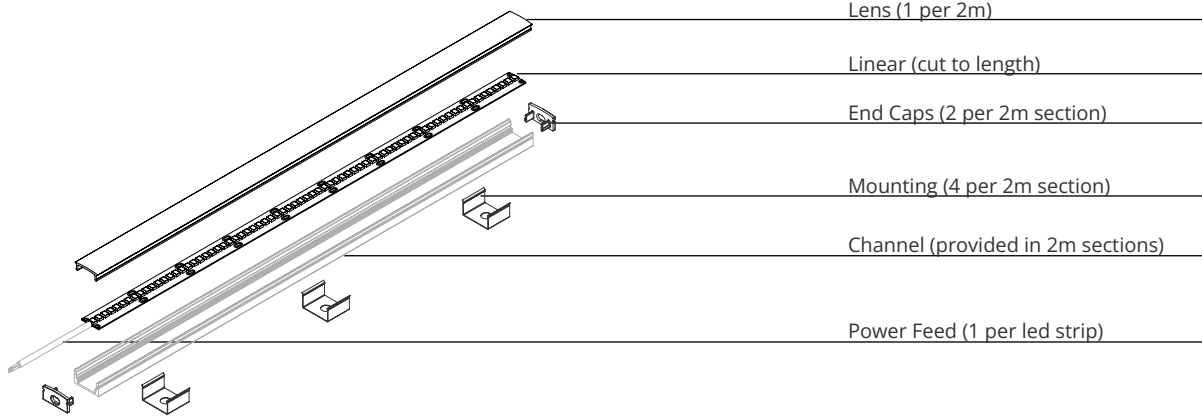

Assembly Details

Easy Spec 502

Components