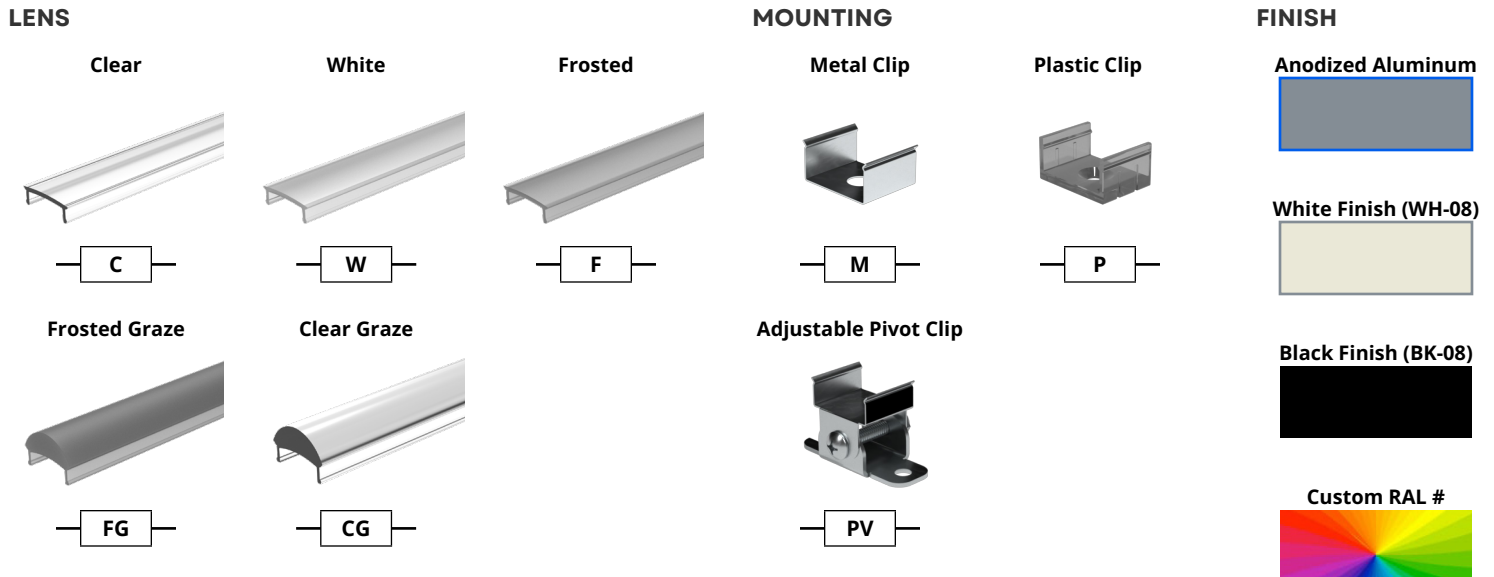

Kelvix reserves the right to update the product specifications at any time. To maintain warranty, field modifications must follow approved Kelvix installation instruction.
Conforms to ANSI/UL Standard 2108
Certified to CAN/CSA Standard C22.2 No. 250.2

Fixture Type _____

Project Name _____

Location _____