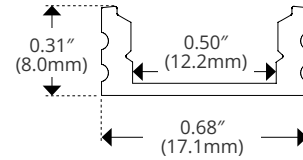

### Specifications

<b>Category</b>	Easy Spec
<b>Series</b>	Easy 502
<b>Family</b>	Static White
<b>Watts per Foot</b>	0.7 - 14.4 W
<b>IP Rating</b>	IP20
<b>CRI</b>	90+, 95+
<b>Diodes</b>	U2835
<b>Binning Tolerance</b>	1 SDCM, 2 SDCM, 3 SDCM
<b>CCT Options</b>	1800K - 6500K
<b>Input Voltage</b>	24V DC
<b>Width</b>	0.67" (17.1mm)
<b>Height</b>	0.31" (8.0mm)
<b>Max Run Length</b>	7 - 46ft (2.1 - 14m)
<b>Material</b>	Aluminum
<b>Beam Angle</b>	115.2°, 103.8°, 94.6°, 72.1°, 22.5°
<b>Lumens per Foot</b>	44 - 1491 lm/ft
<b>Storage Temp.</b>	-4°F (-20°C) to 158°F (70°C)
<b>Operating Temp.</b>	-4°F (-20°C) to 140°F (60°C)
<b>Dimming Options</b>	Triac, ELV, 0-10V, DMX

### Channel

**TYPE**

502

**DESCRIPTION**

CH-502-A-2M

<b>Width</b>	0.68" (17.1mm)
<b>Internal Width</b>	0.50" (12.2mm)
<b>Height</b>	0.31" (8.0mm)

**DIMENSIONS**

### Linear

**Uniform Static White (Indoor)**

<b>Diode</b>	2835
<b>Width</b>	0.47" (12.0mm)
<b>Cut Intervals</b>	1.31" (33.3mm)
<b>Height</b>	0.07" (1.8mm)

Kelvix reserves the right to update the product specifications at any time. To maintain warranty, field modifications must follow approved Kelvix installation instruction.  
 Conforms to ANSI/UL Standard 2108  
 Certified to CAN/CSA Standard C22.2 No. 250.2