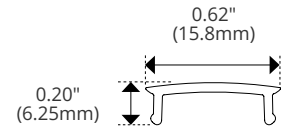

### Linear

**Uniform Static White (Indoor)**

<b>Diode</b>	2835
<b>Width</b>	0.47" (12.0mm)
<b>Cut Intervals</b>	1.31" (33.3mm)
<b>Height</b>	0.07" (1.8mm)

Kelvix reserves the right to update the product specifications at any time. To maintain warranty, field modifications must follow approved Kelvix installation instruction.  
 Conforms to ANSI/UL Standard 2108  
 Certified to CAN/CSA Standard C22.2 No. 250.2

## Easy Spec 502

**TYPE**

**DESCRIPTION**

**BEAM ANGLE**

**DIMENSIONS**

Clear

CH-LNS-A-CL-2M

<b>Material</b>	Polycarbonate
<b>Transmission</b>	99%
<b>Width</b>	0.62" (15.8mm)
<b>Height</b>	0.20" (6.2mm)
<b>Height with Lens</b>	0.34" (8.7mm)

<b>Beam Angle</b>	103.8°
-------------------	--------

Frosted

CH-LNS-A-FR-2M

<b>Material</b>	Polycarbonate
<b>Transmission</b>	99%
<b>Width</b>	0.62" (15.8mm)
<b>Height</b>	0.20" (6.2mm)
<b>Height with Lens</b>	0.34" (8.7mm)

<b>Beam Angle</b>	94.6°
-------------------	-------

White

CH-LNS-A-WH-2M

<b>Material</b>	Polycarbonate
<b>Transmission</b>	53%
<b>Width</b>	0.62" (15.8mm)
<b>Height</b>	0.20" (6.2mm)
<b>Height with Lens</b>	0.34" (8.7mm)