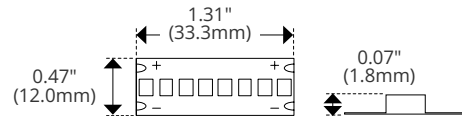

### Specifications

<b>Category</b>	Easy Spec
<b>Series</b>	Easy 502
<b>Family</b>	Static White
<b>Watts per Foot</b>	0.7 - 14.4 W
<b>IP Rating</b>	IP20
<b>CRI</b>	90+, 95+
<b>Diodes</b>	U2835
<b>Binning Tolerance</b>	1 SDCM, 2 SDCM, 3 SDCM
<b>CCT Options</b>	1800K - 6500K
<b>Input Voltage</b>	24V DC
<b>Width</b>	0.67" (17.1mm)
<b>Height</b>	0.31" (8.0mm)
<b>Max Run Length</b>	7 - 46ft (2.1 - 14m)
<b>Material</b>	Aluminum
<b>Beam Angle</b>	115.2°, 103.8°, 94.6°, 72.1°, 22.5°
<b>Lumens per Foot</b>	44 - 1491 lm/ft
<b>Storage Temp.</b>	-4°F (-20°C) to 158°F (70°C)
<b>Operating Temp.</b>	-4°F (-20°C) to 140°F (60°C)
<b>Dimming Options</b>	Triac, ELV, 0-10V, DMX

### Channel

**TYPE**

502

**DESCRIPTION**

CH-502-A-2M

<b>Width</b>	0.68" (17.1mm)
<b>Internal Width</b>	0.50" (12.2mm)
<b>Height</b>	0.31" (8.0mm)

**DIMENSIONS**

### Linear

**Uniform Static White (Indoor)**

<b>Diode</b>	2835
<b>Width</b>	0.47" (12.0mm)
<b>Cut Intervals</b>	1.31" (33.3mm)
<b>Height</b>	0.07" (1.8mm)

Kelvix reserves the right to update the product specifications at any time. To maintain warranty, field modifications must follow approved Kelvix installation instruction.  
 Conforms to ANSI/UL Standard 2108  
 Certified to CAN/CSA Standard C22.2 No. 250.2