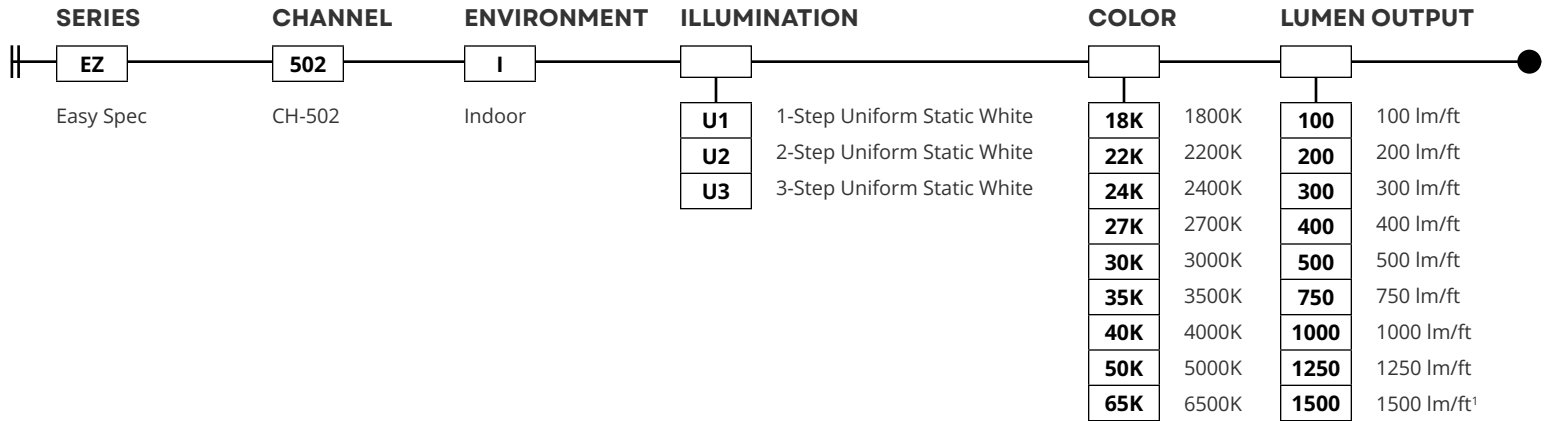

Product Code Builder

Easy Spec 502 Static White

Product Code Builder

Example: EZ-502-I-U1-18K-100-C-P-A

¹Not available for 1-Step product