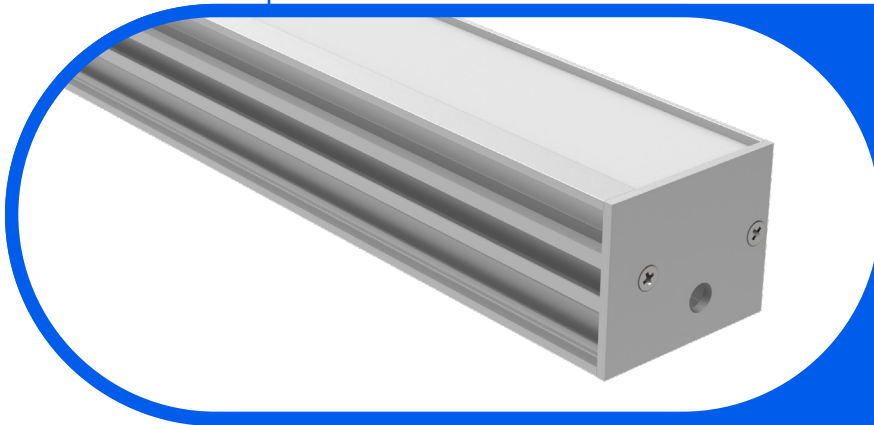

Complete Specification Sheet

Easy Spec 219 Static White

Easy Spec 219 Static White

Easy Spec™: components to easily specify a fixture

Specifications

Category	Easy Spec
Series	Easy 218
Family	Static White
Watts per Foot	0.7 - 14.4 W
IP Rating	IP67
CRI	90+, 95+
Diodes	U2835
Binning Tolerance	1 SDCM, 2 SDCM, 3 SDCM
CCT Options	1800K - 6500K
Input Voltage	24V DC
Width	0.67" (17.1mm)
Height	0.31" (8.0mm)
Max Run Length	7 - 46ft (2.1 - 14m)
Material	Aluminum
Beam Angle	112.4°, 83.2°, 65.8°, 61.1°
Lumens per Foot	44 - 1491 lm/ft
Storage Temp.	-4°F (-20°C) to 158°F (70°C)
Operating Temp.	-4°F (-20°C) to 140°F (60°C)
Dimming Options	Triac, ELV, 0-10V, DMX

Features

- Field Serviceable Light Source & Engine
- Dimmable to 0.1%
- Beam Angles As Narrow As 61.1°
- 5/10 Year Warranty for LED Strip / Drivers
- Optional Assembly Available For Any Fixtures Up to 2m (6.56ft)
- Diode Imaging Free

Description

The Easy Spec series is designed for convenience and versatility, allowing you to quickly specify our standard Tape and Channel pairs with just one part number. Products arrive as individual components, providing your installation team the advantage of customizing lengths and configurations on-site for an optimal fit. Assembly services are available upon request.

Kelvix reserves the right to update the product specifications at any time. To maintain warranty, field modifications must follow approved Kelvix installation instruction.
Conforms to ANSI/UL Standard 2108
Certified to CAN/CSA Standard C22.2 No. 250.2

Fixture Type _____

Project Name _____

Location _____