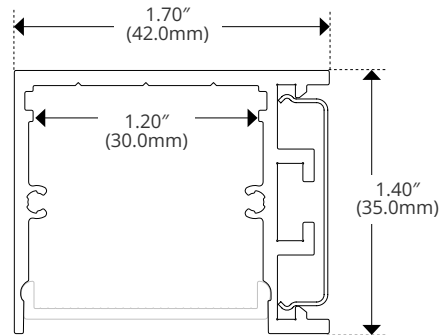

### Channel

**TYPE**

219

**DESCRIPTION**

CH-219-N-2M	
<b>Width</b>	1.38" (35.1mm)
<b>Internal Width</b>	1.25" (31.0mm)
<b>Height</b>	1.50" (37.5mm)

**DIMENSIONS**

### Linear

**Uniform Static White (Indoor)**

<b>Diode</b>	2835
<b>Width</b>	0.47" (12.0mm)
<b>Cut Intervals</b>	1.31" (33.3mm)
<b>Height</b>	0.07" (1.8mm)

Kelvix reserves the right to update the product specifications at any time. To maintain warranty, field modifications must follow approved Kelvix installation instruction.  
 Conforms to ANSI/UL Standard 2108  
 Certified to CAN/CSA Standard C22.2 No. 250.2