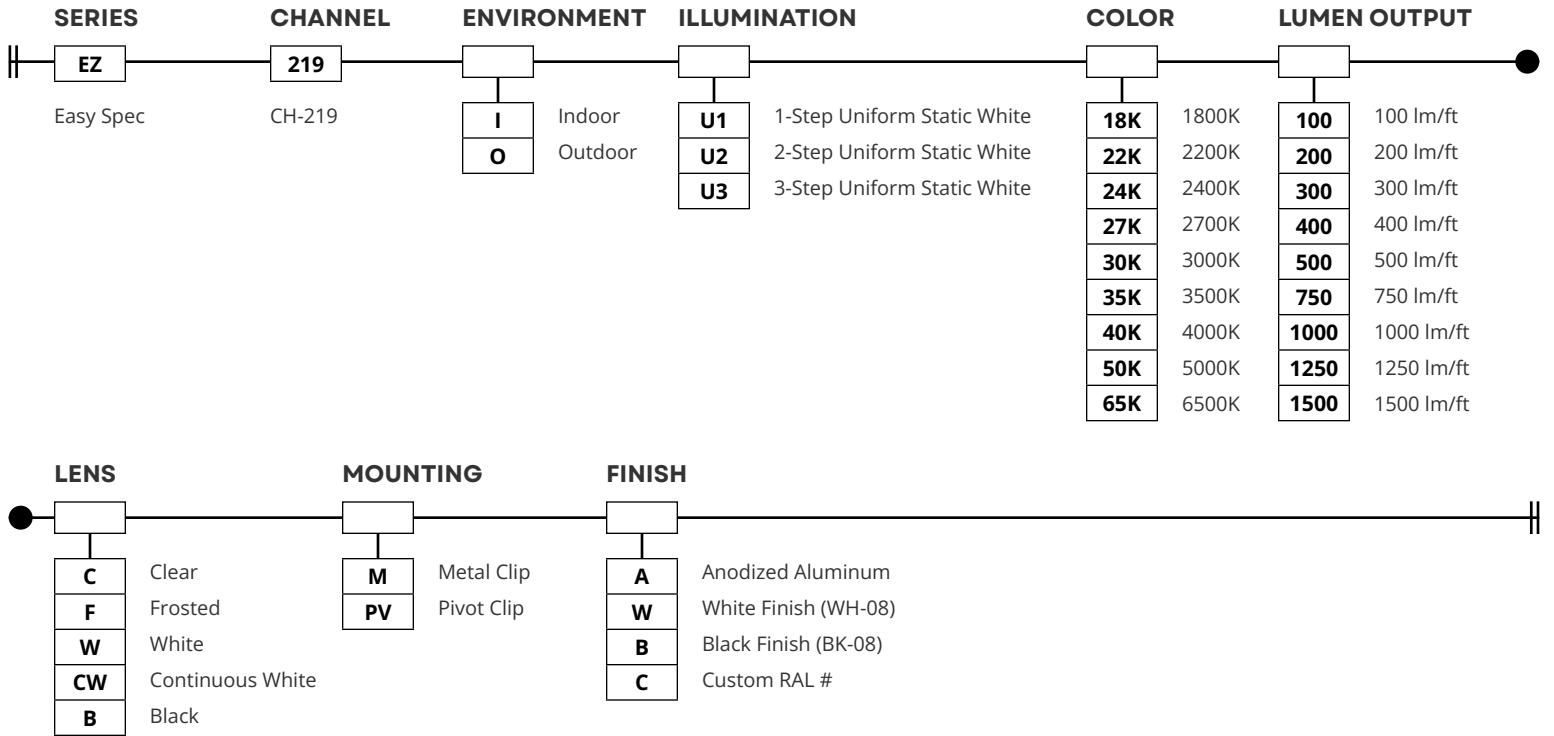

Product Code Builder

Easy Spec 219 Static White

Product Code Builder

Example: EZ-219-I-U1-18K-100-C-P-A

Kelvix reserves the right to update the product specifications at any time. To maintain warranty, field modifications must follow approved Kelvix installation instruction.
Conforms to ANSI/UL Standard 2108
Certified to CAN/CSA Standard C22.2 No. 250.2

Fixture Type _____

Project Name _____

Location _____