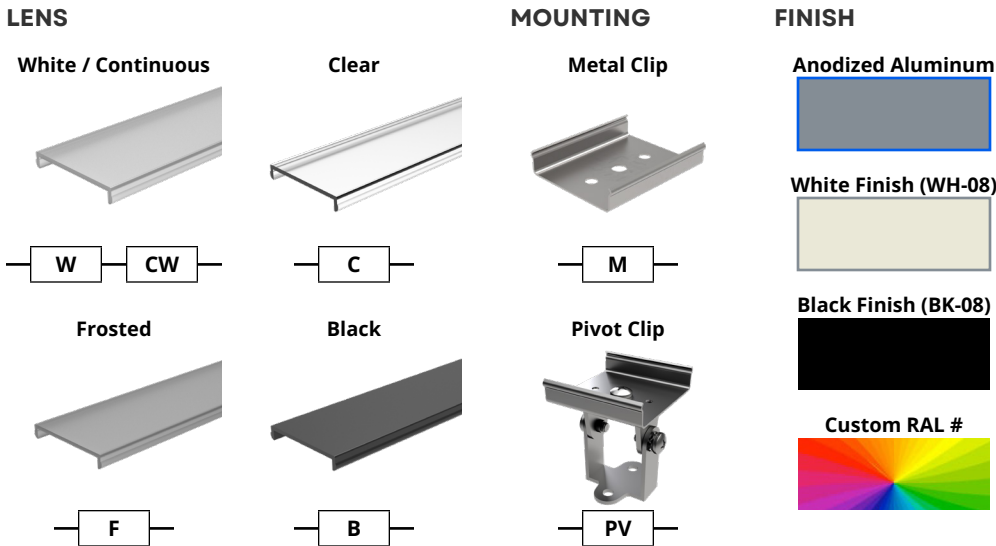

Product Code Builder

Easy Spec 219 Static White

Product Code Builder

Example: EZ-219-I-U1-18K-100-C-P-A

Kelvix reserves the right to update the product specifications at any time. To maintain warranty, field modifications must follow approved Kelvix installation instruction.
Conforms to ANSI/UL Standard 2108
Certified to CAN/CSA Standard C22.2 No. 250.2

Fixture Type _____

Project Name _____

Location _____