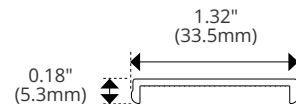

Kelvix reserves the right to update the product specifications at any time. To maintain warranty, field modifications must follow approved Kelvix installation instruction.
Conforms to ANSI/UL Standard 2108
Certified to CAN/CSA Standard C22.2 No. 250.2

Fixture Type _____

Project Name _____

Location _____