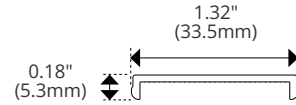

### Linear

**Uniform Static White (Indoor)**

<b>Diode</b>	2835
<b>Width</b>	0.47" (12.0mm)
<b>Cut Intervals</b>	1.31" (33.3mm)
<b>Height</b>	0.07" (1.8mm)

Kelvix reserves the right to update the product specifications at any time. To maintain warranty, field modifications must follow approved Kelvix installation instruction.  
 Conforms to ANSI/UL Standard 2108  
 Certified to CAN/CSA Standard C22.2 No. 250.2

## Easy Spec 219

**TYPE**

**DESCRIPTION**

**BEAM ANGLE**

**DIMENSIONS**

Clear

CH-LNS-N-CL-2M

<b>Material</b>	PMMA
<b>Transmission</b>	92%
<b>Width</b>	1.32" (33.5mm)
<b>Height</b>	0.18" (5.3mm)
<b>Height with Lens</b>	1.50" (37.5mm)

<b>Beam Angle</b>	61.1°
-------------------	-------

Frosted

CH-LNS-N-FR-2M

<b>Material</b>	PMMA
<b>Transmission</b>	88%
<b>Width</b>	1.32" (33.5mm)
<b>Height</b>	0.18" (5.3mm)
<b>Height with Lens</b>	1.50" (37.5mm)

<b>Beam Angle</b>	65.8°
-------------------	-------

White

CH-LNS-N-WH-2M

<b>Material</b>	PMMA
<b>Transmission</b>	55%
<b>Width</b>	1.32" (33.5mm)
<b>Height</b>	0.18" (5.3mm)
<b>Height with Lens</b>	1.50" (37.5mm)