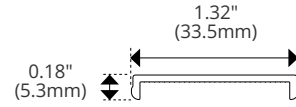

### Linear

**Uniform Static White (Indoor)**

<b>Diode</b>	2835
<b>Width</b>	0.47" (12.0mm)
<b>Cut Intervals</b>	1.31" (33.3mm)
<b>Height</b>	0.07" (1.8mm)

Kelvix reserves the right to update the product specifications at any time. To maintain warranty, field modifications must follow approved Kelvix installation instruction.  
 Conforms to ANSI/UL Standard 2108  
 Certified to CAN/CSA Standard C22.2 No. 250.2

## Easy Spec 219

**TYPE**

**DESCRIPTION**

**BEAM ANGLE**

**DIMENSIONS**

Clear

CH-LNS-N-CL-2M

<b>Material</b>	PMMA
<b>Transmission</b>	92%
<b>Width</b>	1.32" (33.5mm)
<b>Height</b>	0.18" (5.3mm)
<b>Height with Lens</b>	1.50" (37.5mm)

<b>Beam Angle</b>	61.1°
-------------------	-------

Frosted

CH-LNS-N-FR-2M

<b>Material</b>	PMMA
<b>Transmission</b>	88%
<b>Width</b>	1.32" (33.5mm)
<b>Height</b>	0.18" (5.3mm)
<b>Height with Lens</b>	1.50" (37.5mm)

<b>Beam Angle</b>	65.8°
-------------------	-------

White

CH-LNS-N-WH-2M

<b>Material</b>	PMMA
<b>Transmission</b>	55%
<b>Width</b>	1.32" (33.5mm)
<b>Height</b>	0.18" (5.3mm)
<b>Height with Lens</b>	1.50" (37.5mm)