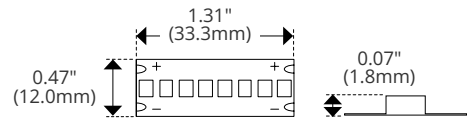

### Channel

**TYPE**

219

**DESCRIPTION**

CH-219-N-2M	
<b>Width</b>	1.38" (35.1mm)
<b>Internal Width</b>	1.25" (31.0mm)
<b>Height</b>	1.50" (37.5mm)

**DIMENSIONS**

### Linear

**Uniform Static White (Indoor)**

<b>Diode</b>	2835
<b>Width</b>	0.47" (12.0mm)
<b>Cut Intervals</b>	1.31" (33.3mm)
<b>Height</b>	0.07" (1.8mm)

Kelvix reserves the right to update the product specifications at any time. To maintain warranty, field modifications must follow approved Kelvix installation instruction.  
 Conforms to ANSI/UL Standard 2108  
 Certified to CAN/CSA Standard C22.2 No. 250.2