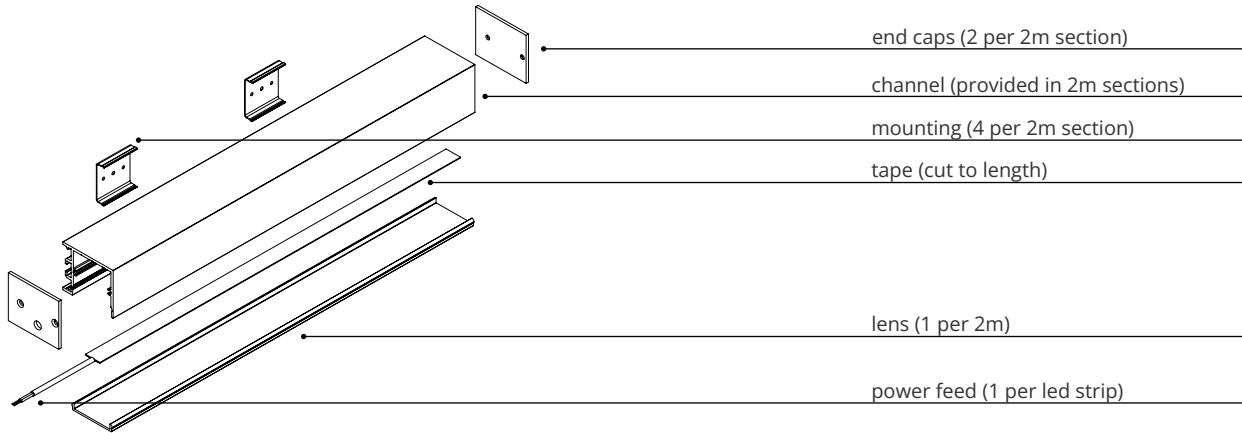

Assembly Details

Easy Spec 219

Channel

TYPE

219

DESCRIPTION

CH-219-N-2M	
Width	1.38" (35.1mm)
Internal Width	1.25" (31.0mm)
Height	1.50" (37.5mm)