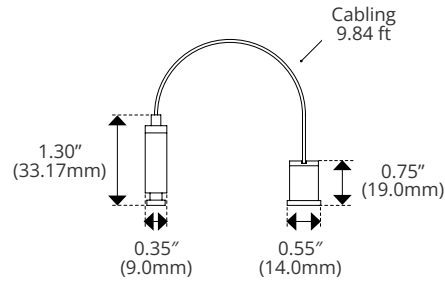

Drop

CH-LNS-218-DR-WH-2M

Material	PMMA
Transmission	18%
Width	1.32" (33.5mm)
Height	0.59" (15.0mm)
Height with Lens	1.88" (47.1mm)

Beam Angle	132.3°
-------------------	--------

Kelvix reserves the right to update the product specifications at any time. To maintain warranty, field modifications must follow approved Kelvix installation instruction.
 Conforms to ANSI/UL Standard 2108
 Certified to CAN/CSA Standard C22.2 No. 250.2

CH-218-R1-PAK

Width	1.15" (29.2mm)
Height	0.27" (6.91mm)
Height with Clip	1.50" (37.5mm)

DIMENSIONS

Pivot Clip

CH-218-R1-PAK-PV

Width	1.15" (29.2mm)
Height	1.36" (34.7mm)
Height with Clip	2.57" (65.5mm)

Suspension Clip

CH-S-228

Diameter (Mount)	0.35" (9.0mm)
Diameter (Anchor)	0.55" (14.0mm)
Length	9.84ft (3M)
Height (Mount)	1.30" (33.17mm)
Height (Anchor)	0.75" (19.0mm)
Height with Clip	2.61" (66.3mm)

Fixture Type _____
 Project Name _____
 Location _____

Fixture Type _____
 Project Name _____
 Location _____

Power Supply Details

Easy Spec

TYPE

DESCRIPTION

ULV-36

Length	4.50" (114.3mm)
Width	2.31" (58.6mm)
Height	1.37" (34.7mm)

Voltage	24V DC
Compatible Protocols	ELV, MLV, 0-10V, Resistive, PWM
Dim Capability	5%
Wattage	36W