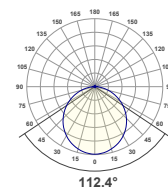

DIMENSIONS

Clear

CH-LNS-N-CL-2M

Material	PMMA
Transmission	92%
Width	1.32" (33.5mm)
Height	0.18" (5.3mm)
Height with Lens	1.50" (37.5mm)

Beam Angle	61.1°
-------------------	-------

Frosted

CH-LNS-N-FR-2M

Material	PMMA
Transmission	88%
Width	1.32" (33.5mm)
Height	0.18" (5.3mm)
Height with Lens	1.50" (37.5mm)

Beam Angle	65.8°
-------------------	-------

White/Continuous

White | CH-LNS-N-WH-2M
Continuous | CH-LNS-N-WH-25M

Material	PMMA
Transmission	55%
Width	1.32" (33.5mm)
Height	0.18" (5.3mm)
Height with Lens	1.50" (37.5mm)

Beam Angle	112.4°
-------------------	--------

Black

CH-LNS-N-BK-2M

Material	PMMA
Transmission	18%
Width	1.32" (33.5mm)
Height	0.18" (5.3mm)
Height with Lens	1.50" (37.5mm)

Beam Angle	83.2°
-------------------	-------

Drop

CH-LNS-218-DR-WH-2M

Material	PMMA
Transmission	18%
Width	1.32" (33.5mm)
Height	0.59" (15.0mm)
Height with Lens	1.88" (47.1mm)

Beam Angle	132.3°
-------------------	--------

Kelvix reserves the right to update the product specifications at any time. To maintain warranty, field modifications must follow approved Kelvix installation instruction.
 Conforms to ANSI/UL Standard 2108
 Certified to CAN/CSA Standard C22.2 No. 250.2