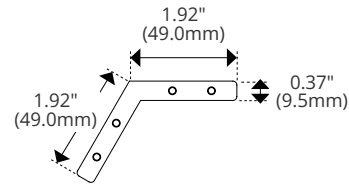

CH-S-228

Diameter (Mount)	0.35" (9.0mm)
Diameter (Anchor)	0.55" (14.0mm)
Length	9.84ft (3M)
Height (Mount)	1.30" (33.17mm)
Height (Anchor)	0.75" (19.0mm)
Height with Clip	2.61" (66.3mm)

Fixture Type _____
 Project Name _____
 Location _____

Fixture Type _____
 Project Name _____
 Location _____

Connector Details

Easy Spec EZ-21X

TYPE

DESCRIPTION

DIMENSIONS

90° Horizontal

CH-CON-01-90V

Length	1.97" (50.1mm)
Width	0.37" (9.5mm)
Height	0.09" (2.5mm)

90° Vertical

CH-CON-01-90V

Length	1.65" (42.0mm)
Width	0.37" (9.5mm)
Height	0.09" (2.5mm)

110° Horizontal

CH-CON-01-110H

Length	1.92" (49.0mm)
Width	0.37" (9.5mm)
Height	0.09" (2.5mm)

180° Straight

CH-CON-21X-180

Length	4.72" (120.0mm)
Width	0.37" (9.5mm)
Height	0.09" (2.5mm)

Note: 2 Per 2M Section Provided

Fixture Type _____
 Project Name _____
 Location _____