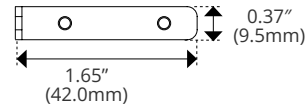

Length	1.97" (50.1mm)
Width	0.37" (9.5mm)
Height	0.09" (2.5mm)

90° Vertical

CH-CON-01-90V

Length	1.65" (42.0mm)
Width	0.37" (9.5mm)
Height	0.09" (2.5mm)

110° Horizontal

CH-CON-01-110H

Length	1.92" (49.0mm)
Width	0.37" (9.5mm)
Height	0.09" (2.5mm)

180° Straight

CH-CON-21X-180

Length	4.72" (120.0mm)
Width	0.37" (9.5mm)
Height	0.09" (2.5mm)

Note: 2 Per 2M Section Provided

Fixture Type _____
 Project Name _____
 Location _____