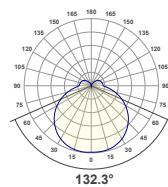

DIMENSIONS

Clear

CH-LNS-N-CL-2M

Material	PMMA
Transmission	92%
Width	1.32" (33.5mm)
Height	0.18" (5.3mm)
Height with Lens	1.50" (37.5mm)

Beam Angle	61.1°
-------------------	-------

Frosted

CH-LNS-N-FR-2M

Material	PMMA
Transmission	88%
Width	1.32" (33.5mm)
Height	0.18" (5.3mm)
Height with Lens	1.50" (37.5mm)

Beam Angle	65.8°
-------------------	-------

White/Continuous

White | CH-LNS-N-WH-2M
Continuous | CH-LNS-N-WH-25M

Material	PMMA
Transmission	55%
Width	1.32" (33.5mm)
Height	0.18" (5.3mm)
Height with Lens	1.50" (37.5mm)

Beam Angle	112.4°
-------------------	--------

Black

CH-LNS-N-BK-2M

Material	PMMA
Transmission	18%
Width	1.32" (33.5mm)
Height	0.18" (5.3mm)
Height with Lens	1.50" (37.5mm)

Beam Angle	83.2°
-------------------	-------

Drop

CH-LNS-218-DR-WH-2M

Material	PMMA
Transmission	18%
Width	1.32" (33.5mm)
Height	0.59" (15.0mm)
Height with Lens	1.88" (47.1mm)

Beam Angle	132.3°
-------------------	--------

Kelvix reserves the right to update the product specifications at any time. To maintain warranty, field modifications must follow approved Kelvix installation instruction.
 Conforms to ANSI/UL Standard 2108
 Certified to CAN/CSA Standard C22.2 No. 250.2