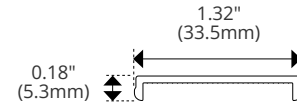

DIMENSIONS

Clear

CH-LNS-N-CL-2M

Material	PMMA
Transmission	92%
Width	1.32" (33.5mm)
Height	0.18" (5.3mm)
Height with Lens	1.50" (37.5mm)

Beam Angle	61.1°
-------------------	-------

Frosted

CH-LNS-N-FR-2M

Material	PMMA
Transmission	88%
Width	1.32" (33.5mm)
Height	0.18" (5.3mm)
Height with Lens	1.50" (37.5mm)

Beam Angle	65.8°
-------------------	-------

White/Continuous

White | CH-LNS-N-WH-2M
Continuous | CH-LNS-N-WH-25M

Material	PMMA
Transmission	55%
Width	1.32" (33.5mm)
Height	0.18" (5.3mm)
Height with Lens	1.50" (37.5mm)

Beam Angle	112.4°
-------------------	--------

Black

CH-LNS-N-BK-2M

Material	PMMA
Transmission	18%
Width	1.32" (33.5mm)
Height	0.18" (5.3mm)
Height with Lens	1.50" (37.5mm)

Beam Angle	83.2°
-------------------	-------

Drop

CH-LNS-218-DR-WH-2M

Material	PMMA
Transmission	18%
Width	1.32" (33.5mm)
Height	0.59" (15.0mm)
Height with Lens	1.88" (47.1mm)

Beam Angle	132.3°
-------------------	--------

Kelvix reserves the right to update the product specifications at any time. To maintain warranty, field modifications must follow approved Kelvix installation instruction.
 Conforms to ANSI/UL Standard 2108
 Certified to CAN/CSA Standard C22.2 No. 250.2