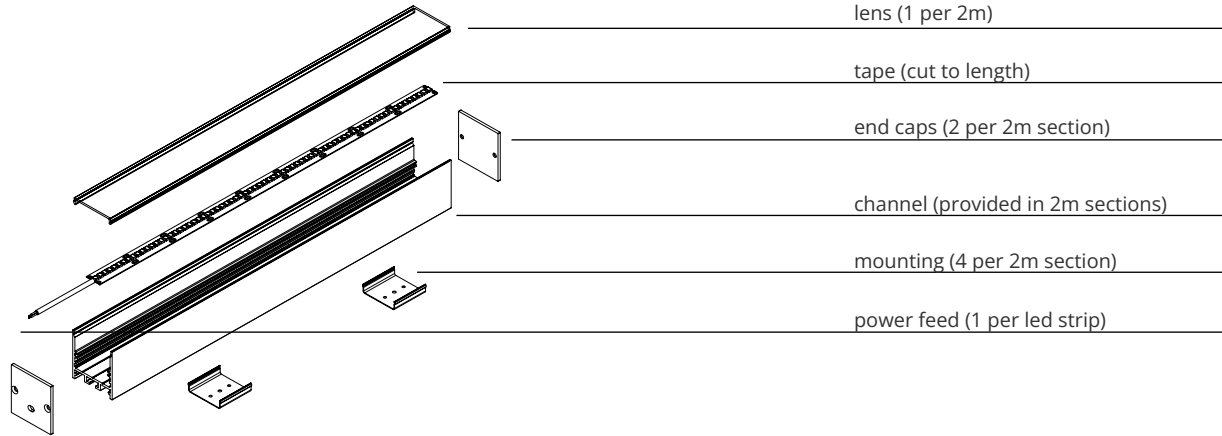

Fixture Type _____

Project Name _____

Location _____

Assembly Details

Easy Spec 218

- _____ lens (1 per 2m)
- _____ tape (cut to length)
- _____ end caps (2 per 2m section)
- _____ channel (provided in 2m sections)
- _____ mounting (4 per 2m section)
- _____ power feed (1 per led strip)