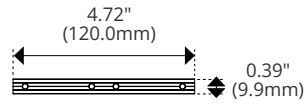

Note: 2 Per 2M Section Provided

Fixture Type _____
Project Name _____
Location _____