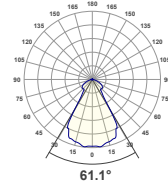

Diode	2835
Width	0.47" (12.0mm)
Cut Intervals	1.31" (33.3mm)
Height	0.07" (1.8mm)

Kelvix reserves the right to update the product specifications at any time. To maintain warranty, field modifications must follow approved Kelvix installation instruction.
 Conforms to ANSI/UL Standard 2108
 Certified to CAN/CSA Standard C22.2 No. 250.2

Fixture Type _____

Project Name _____

Location _____

Lens Details

Easy Spec 218

TYPE

DESCRIPTION

BEAM ANGLE

DIMENSIONS

Clear

CH-LNS-N-CL-2M

Material	PMMA
Transmission	92%
Width	1.32" (33.5mm)
Height	0.18" (5.3mm)
Height with Lens	1.50" (37.5mm)

Beam Angle	61.1°
-------------------	-------

Frosted

CH-LNS-N-FR-2M

Material	PMMA
Transmission	88%
Width	1.32" (33.5mm)
Height	0.18" (5.3mm)
Height with Lens	1.50" (37.5mm)

Beam Angle	65.8°
-------------------	-------

White/Continuous

White | CH-LNS-N-WH-2M
Continuous | CH-LNS-N-WH-25M

Material	PMMA
Transmission	55%
Width	1.32" (33.5mm)
Height	0.18" (5.3mm)
Height with Lens	1.50" (37.5mm)