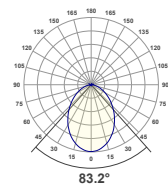

DIMENSIONS

Clear

CH-LNS-N-CL-2M

Material	PMMA
Transmission	92%
Width	1.32" (33.5mm)
Height	0.18" (5.3mm)
Height with Lens	1.50" (37.5mm)

Beam Angle	61.1°
-------------------	-------

Frosted

CH-LNS-N-FR-2M

Material	PMMA
Transmission	88%
Width	1.32" (33.5mm)
Height	0.18" (5.3mm)
Height with Lens	1.50" (37.5mm)

Beam Angle	65.8°
-------------------	-------

White/Continuous

White | CH-LNS-N-WH-2M
Continuous | CH-LNS-N-WH-25M

Material	PMMA
Transmission	55%
Width	1.32" (33.5mm)
Height	0.18" (5.3mm)
Height with Lens	1.50" (37.5mm)

Beam Angle	112.4°
-------------------	--------

Black

CH-LNS-N-BK-2M

Material	PMMA
Transmission	18%
Width	1.32" (33.5mm)
Height	0.18" (5.3mm)
Height with Lens	1.50" (37.5mm)

Beam Angle	83.2°
-------------------	-------

Drop

CH-LNS-218-DR-WH-2M

Material	PMMA
Transmission	18%
Width	1.32" (33.5mm)
Height	0.59" (15.0mm)
Height with Lens	1.88" (47.1mm)

Beam Angle	132.3°
-------------------	--------

Kelvix reserves the right to update the product specifications at any time. To maintain warranty, field modifications must follow approved Kelvix installation instruction.
 Conforms to ANSI/UL Standard 2108
 Certified to CAN/CSA Standard C22.2 No. 250.2