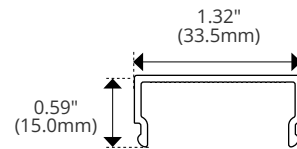

Beam Angle	112.4°
-------------------	--------

Black

CH-LNS-N-BK-2M

Material	PMMA
Transmission	18%
Width	1.32" (33.5mm)
Height	0.18" (5.3mm)
Height with Lens	1.50" (37.5mm)

Beam Angle	83.2°
-------------------	-------

Drop

CH-LNS-218-DR-WH-2M

Material	PMMA
Transmission	18%
Width	1.32" (33.5mm)
Height	0.59" (15.0mm)
Height with Lens	1.88" (47.1mm)

Beam Angle	132.3°
-------------------	--------

Kelvix reserves the right to update the product specifications at any time. To maintain warranty, field modifications must follow approved Kelvix installation instruction.
 Conforms to ANSI/UL Standard 2108
 Certified to CAN/CSA Standard C22.2 No. 250.2

CH-218-R1-PAK

Width	1.15" (29.2mm)
Height	0.27" (6.91mm)
Height with Clip	1.50" (37.5mm)

DIMENSIONS

Pivot Clip

CH-218-R1-PAK-PV

Width	1.15" (29.2mm)
Height	1.36" (34.7mm)
Height with Clip	2.57" (65.5mm)

Suspension Clip

CH-S-228

Diameter (Mount)	0.35" (9.0mm)
Diameter (Anchor)	0.55" (14.0mm)
Length	9.84ft (3M)
Height (Mount)	1.30" (33.17mm)
Height (Anchor)	0.75" (19.0mm)
Height with Clip	2.61" (66.3mm)

Fixture Type _____
 Project Name _____
 Location _____