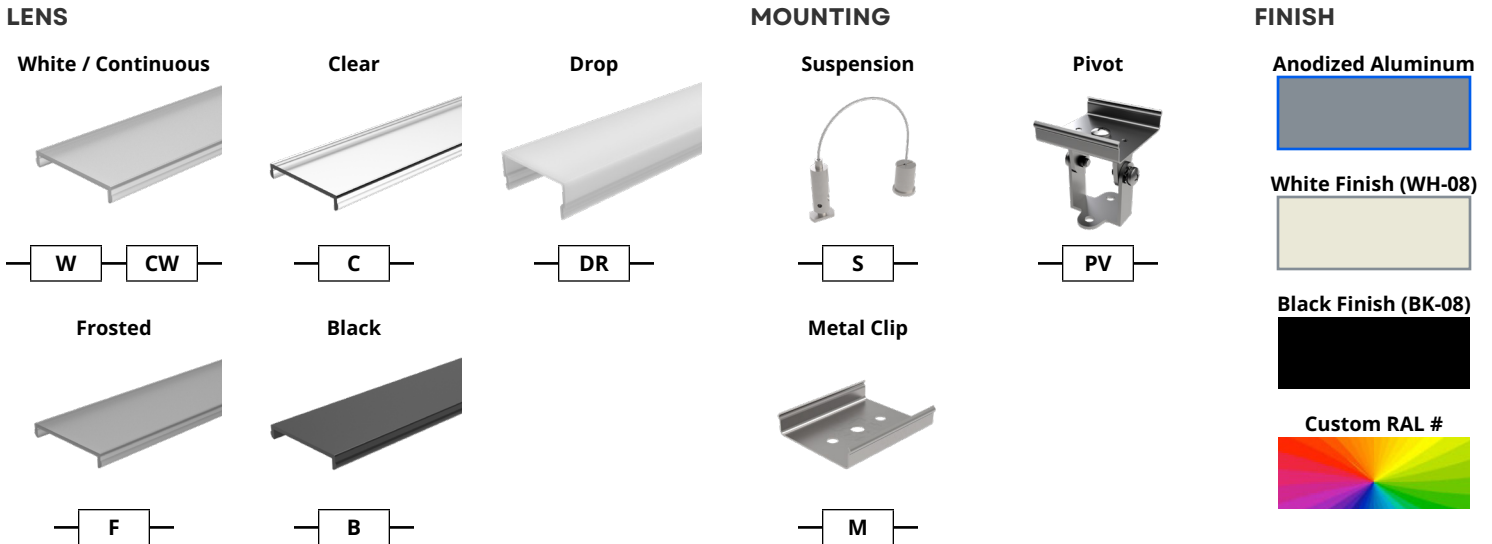

Description

The Easy Spec series is designed for convenience and versatility, allowing you to quickly specify our standard Tape and Channel pairs with just one part number. Products arrive as individual components, providing your installation team the advantage of customizing lengths and configurations on-site for an optimal fit. Assembly services are available upon request.

Fixture Type _____

Project Name _____

Location _____

Product Code Builder

Easy Spec 218 Static White

Product Code Builder

Example: EZ-218-I-U1-18K-100-C-P-A

Kelvix reserves the right to update the product specifications at any time. To maintain warranty, field modifications must follow approved Kelvix installation instruction.
 Conforms to ANSI/UL Standard 2108
 Certified to CAN/CSA Standard C22.2 No. 250.2

Fixture Type _____

Project Name _____

Location _____

Assembly Details

Easy Spec 218

- _____ lens (1 per 2m)
- _____ tape (cut to length)
- _____ end caps (2 per 2m section)
- _____ channel (provided in 2m sections)
- _____ mounting (4 per 2m section)
- _____ power feed (1 per led strip)