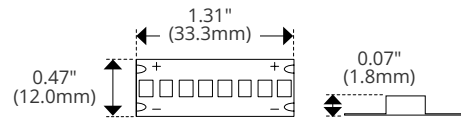

Complete Specification Sheet

Easy Spec 218 Static White

Easy Spec 218 Static White

Easy Spec™: components to easily specify a fixture

Specifications

Category	Easy Spec
Series	Easy 218
Family	Static White
Watts per Foot	0.7 - 14.4 W
IP Rating	IP67
CRI	90+, 95+
Diodes	U2835
Binning Tolerance	1 SDCM, 2 SDCM, 3 SDCM
CCT Options	1800K - 6500K
Input Voltage	24V DC
Width	0.67" (17.1mm)
Height	0.31" (8.0mm)
Max Run Length	7 - 46ft (2.1 - 14m)
Material	Aluminum
Beam Angle	132.3°, 112.4°, 83.2°, 65.8°, 61.1°
Lumens per Foot	44 - 1491 lm/ft
Storage Temp.	-4°F (-20°C) to 158°F (70°C)
Operating Temp.	-4°F (-20°C) to 140°F (60°C)
Dimming Options	Triac, ELV, 0-10V, DMX

Channel

TYPE

218

DESCRIPTION

CH-218-2M	
Width	1.38" (35.1mm)
Internal Width	1.25" (31.0mm)
Height	1.50" (37.5mm)

DIMENSIONS

Linear

Uniform Static White (Indoor)

Diode	2835
Width	0.47" (12.0mm)
Cut Intervals	1.31" (33.3mm)
Height	0.07" (1.8mm)

Kelvix reserves the right to update the product specifications at any time. To maintain warranty, field modifications must follow approved Kelvix installation instruction.
 Conforms to ANSI/UL Standard 2108
 Certified to CAN/CSA Standard C22.2 No. 250.2

DIMENSIONS

Clear

CH-LNS-N-CL-2M

Material	PMMA
Transmission	92%
Width	1.32" (33.5mm)
Height	0.18" (5.3mm)
Height with Lens	1.50" (37.5mm)

Beam Angle	61.1°
-------------------	-------

Frosted

CH-LNS-N-FR-2M

Material	PMMA
Transmission	88%
Width	1.32" (33.5mm)
Height	0.18" (5.3mm)
Height with Lens	1.50" (37.5mm)