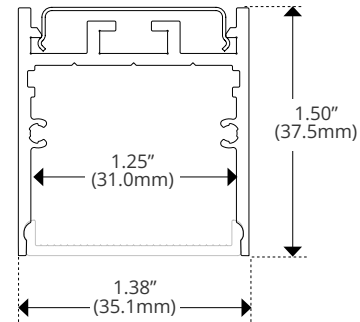

Complete Specification Sheet

Easy Spec 218 Static White

Easy Spec 218 Static White

Easy Spec™: components to easily specify a fixture

Specifications

Category	Easy Spec
Series	Easy 218
Family	Static White
Watts per Foot	0.7 - 14.4 W
IP Rating	IP67
CRI	90+, 95+
Diodes	U2835
Binning Tolerance	1 SDCM, 2 SDCM, 3 SDCM
CCT Options	1800K - 6500K
Input Voltage	24V DC
Width	0.67" (17.1mm)
Height	0.31" (8.0mm)
Max Run Length	7 - 46ft (2.1 - 14m)
Material	Aluminum
Beam Angle	132.3°, 112.4°, 83.2°, 65.8°, 61.1°
Lumens per Foot	44 - 1491 lm/ft
Storage Temp.	-4°F (-20°C) to 158°F (70°C)
Operating Temp.	-4°F (-20°C) to 140°F (60°C)
Dimming Options	Triac, ELV, 0-10V, DMX

Channel

TYPE

218

DESCRIPTION

CH-218-2M	
Width	1.38" (35.1mm)
Internal Width	1.25" (31.0mm)
Height	1.50" (37.5mm)

DIMENSIONS

Linear

Uniform Static White (Indoor)

Diode	2835
Width	0.47" (12.0mm)
Cut Intervals	1.31" (33.3mm)
Height	0.07" (1.8mm)

Kelvix reserves the right to update the product specifications at any time. To maintain warranty, field modifications must follow approved Kelvix installation instruction.
 Conforms to ANSI/UL Standard 2108
 Certified to CAN/CSA Standard C22.2 No. 250.2

DIMENSIONS

Clear

CH-LNS-N-CL-2M

Material	PMMA
Transmission	92%
Width	1.32" (33.5mm)
Height	0.18" (5.3mm)
Height with Lens	1.50" (37.5mm)

Beam Angle	61.1°
-------------------	-------

Frosted

CH-LNS-N-FR-2M

Material	PMMA
Transmission	88%
Width	1.32" (33.5mm)
Height	0.18" (5.3mm)
Height with Lens	1.50" (37.5mm)