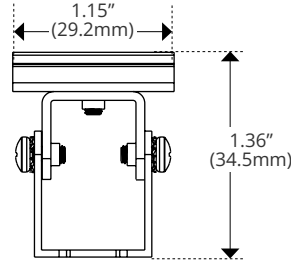

Diode	2835
Width	0.47" (12.0mm)
Cut Intervals	1.31" (33.3mm)
Height	0.07" (1.8mm)

Kelvix reserves the right to update the product specifications at any time. To maintain warranty, field modifications must follow approved Kelvix installation instruction.
 Conforms to ANSI/UL Standard 2108
 Certified to CAN/CSA Standard C22.2 No. 250.2

Drop

CH-LNS-218-DR-WH-2M

Material	PMMA
Transmission	18%
Width	1.32" (33.5mm)
Height	0.59" (15.0mm)
Height with Lens	1.88" (47.1mm)

Beam Angle	132.3°
-------------------	--------

Kelvix reserves the right to update the product specifications at any time. To maintain warranty, field modifications must follow approved Kelvix installation instruction.
 Conforms to ANSI/UL Standard 2108
 Certified to CAN/CSA Standard C22.2 No. 250.2

CH-218-R1-PAK

Width	1.15" (29.2mm)
Height	0.27" (6.91mm)
Height with Clip	1.50" (37.5mm)

DIMENSIONS

Pivot Clip

CH-218-R1-PAK-PV

Width	1.15" (29.2mm)
Height	1.36" (34.7mm)
Height with Clip	2.57" (65.5mm)

Suspension Clip

CH-S-228

Diameter (Mount)	0.35" (9.0mm)
Diameter (Anchor)	0.55" (14.0mm)
Length	9.84ft (3M)
Height (Mount)	1.30" (33.17mm)
Height (Anchor)	0.75" (19.0mm)
Height with Clip	2.61" (66.3mm)

Fixture Type _____
 Project Name _____
 Location _____