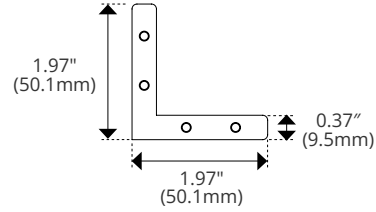

CH-S-228

Diameter (Mount)	0.35" (9.0mm)
Diameter (Anchor)	0.55" (14.0mm)
Length	9.84ft (3M)
Height (Mount)	1.30" (33.17mm)
Height (Anchor)	0.75" (19.0mm)
Height with Clip	2.61" (66.3mm)

Fixture Type _____
 Project Name _____
 Location _____

Fixture Type _____
 Project Name _____
 Location _____

Connector Details

Easy Spec EZ-21X

TYPE

DESCRIPTION

DIMENSIONS

90° Horizontal

CH-CON-01-90V

Length	1.97" (50.1mm)
Width	0.37" (9.5mm)
Height	0.09" (2.5mm)

90° Vertical

CH-CON-01-90V

Length	1.65" (42.0mm)
Width	0.37" (9.5mm)
Height	0.09" (2.5mm)

110° Horizontal

CH-CON-01-110H

Length	1.92" (49.0mm)
Width	0.37" (9.5mm)
Height	0.09" (2.5mm)

180° Straight

CH-CON-21X-180

Length	4.72" (120.0mm)
Width	0.37" (9.5mm)
Height	0.09" (2.5mm)

Note: 2 Per 2M Section Provided

Fixture Type _____
 Project Name _____
 Location _____