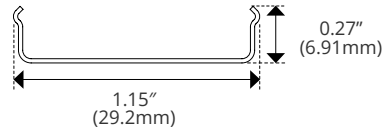

Drop

CH-LNS-218-DR-WH-2M

Material	PMMA
Transmission	18%
Width	1.32" (33.5mm)
Height	0.59" (15.0mm)
Height with Lens	1.88" (47.1mm)

Beam Angle	132.3°
-------------------	--------

Kelvix reserves the right to update the product specifications at any time. To maintain warranty, field modifications must follow approved Kelvix installation instruction.
 Conforms to ANSI/UL Standard 2108
 Certified to CAN/CSA Standard C22.2 No. 250.2

CH-218-R1-PAK

Width	1.15" (29.2mm)
Height	0.27" (6.91mm)
Height with Clip	1.50" (37.5mm)

DIMENSIONS

Pivot Clip

CH-218-R1-PAK-PV

Width	1.15" (29.2mm)
Height	1.36" (34.7mm)
Height with Clip	2.57" (65.5mm)

Suspension Clip

CH-S-228

Diameter (Mount)	0.35" (9.0mm)
Diameter (Anchor)	0.55" (14.0mm)
Length	9.84ft (3M)
Height (Mount)	1.30" (33.17mm)
Height (Anchor)	0.75" (19.0mm)
Height with Clip	2.61" (66.3mm)

Fixture Type _____
 Project Name _____
 Location _____