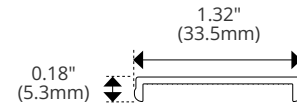

Complete Specification Sheet

Easy Spec 218 Static White

Easy Spec 218 Static White

Easy Spec™: components to easily specify a fixture

Specifications

Category	Easy Spec
Series	Easy 218
Family	Static White
Watts per Foot	0.7 - 14.4 W
IP Rating	IP67
CRI	90+, 95+
Diodes	U2835
Binning Tolerance	1 SDCM, 2 SDCM, 3 SDCM
CCT Options	1800K - 6500K
Input Voltage	24V DC
Width	0.67" (17.1mm)
Height	0.31" (8.0mm)
Max Run Length	7 - 46ft (2.1 - 14m)
Material	Aluminum
Beam Angle	132.3°, 112.4°, 83.2°, 65.8°, 61.1°
Lumens per Foot	44 - 1491 lm/ft
Storage Temp.	-4°F (-20°C) to 158°F (70°C)
Operating Temp.	-4°F (-20°C) to 140°F (60°C)
Dimming Options	Triac, ELV, 0-10V, DMX

Diode	2835
Width	0.47" (12.0mm)
Cut Intervals	1.31" (33.3mm)
Height	0.07" (1.8mm)

Kelvix reserves the right to update the product specifications at any time. To maintain warranty, field modifications must follow approved Kelvix installation instruction.
 Conforms to ANSI/UL Standard 2108
 Certified to CAN/CSA Standard C22.2 No. 250.2

DIMENSIONS

Clear

CH-LNS-N-CL-2M

Material	PMMA
Transmission	92%
Width	1.32" (33.5mm)
Height	0.18" (5.3mm)
Height with Lens	1.50" (37.5mm)

Beam Angle	61.1°
-------------------	-------

Frosted

CH-LNS-N-FR-2M

Material	PMMA
Transmission	88%
Width	1.32" (33.5mm)
Height	0.18" (5.3mm)
Height with Lens	1.50" (37.5mm)

Beam Angle	65.8°
-------------------	-------

White/Continuous

White | CH-LNS-N-WH-2M
Continuous | CH-LNS-N-WH-25M

Material	PMMA
Transmission	55%
Width	1.32" (33.5mm)
Height	0.18" (5.3mm)
Height with Lens	1.50" (37.5mm)