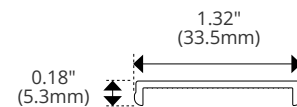

DIMENSIONS

Clear

CH-LNS-N-CL-2M

Material	PMMA
Transmission	92%
Width	1.32" (33.5mm)
Height	0.18" (5.3mm)
Height with Lens	1.50" (37.5mm)

Beam Angle	61.1°
-------------------	-------

Frosted

CH-LNS-N-FR-2M

Material	PMMA
Transmission	88%
Width	1.32" (33.5mm)
Height	0.18" (5.3mm)
Height with Lens	1.50" (37.5mm)

Beam Angle	65.8°
-------------------	-------

White/Continuous

White | CH-LNS-N-WH-2M
Continuous | CH-LNS-N-WH-25M

Material	PMMA
Transmission	55%
Width	1.32" (33.5mm)
Height	0.18" (5.3mm)
Height with Lens	1.50" (37.5mm)

Beam Angle	112.4°
-------------------	--------

Black

CH-LNS-N-BK-2M

Material	PMMA
Transmission	18%
Width	1.32" (33.5mm)
Height	0.18" (5.3mm)
Height with Lens	1.50" (37.5mm)

Beam Angle	83.2°
-------------------	-------

Drop

CH-LNS-218-DR-WH-2M

Material	PMMA
Transmission	18%
Width	1.32" (33.5mm)
Height	0.59" (15.0mm)
Height with Lens	1.88" (47.1mm)

Beam Angle	132.3°
-------------------	--------

Kelvix reserves the right to update the product specifications at any time. To maintain warranty, field modifications must follow approved Kelvix installation instruction.
 Conforms to ANSI/UL Standard 2108
 Certified to CAN/CSA Standard C22.2 No. 250.2