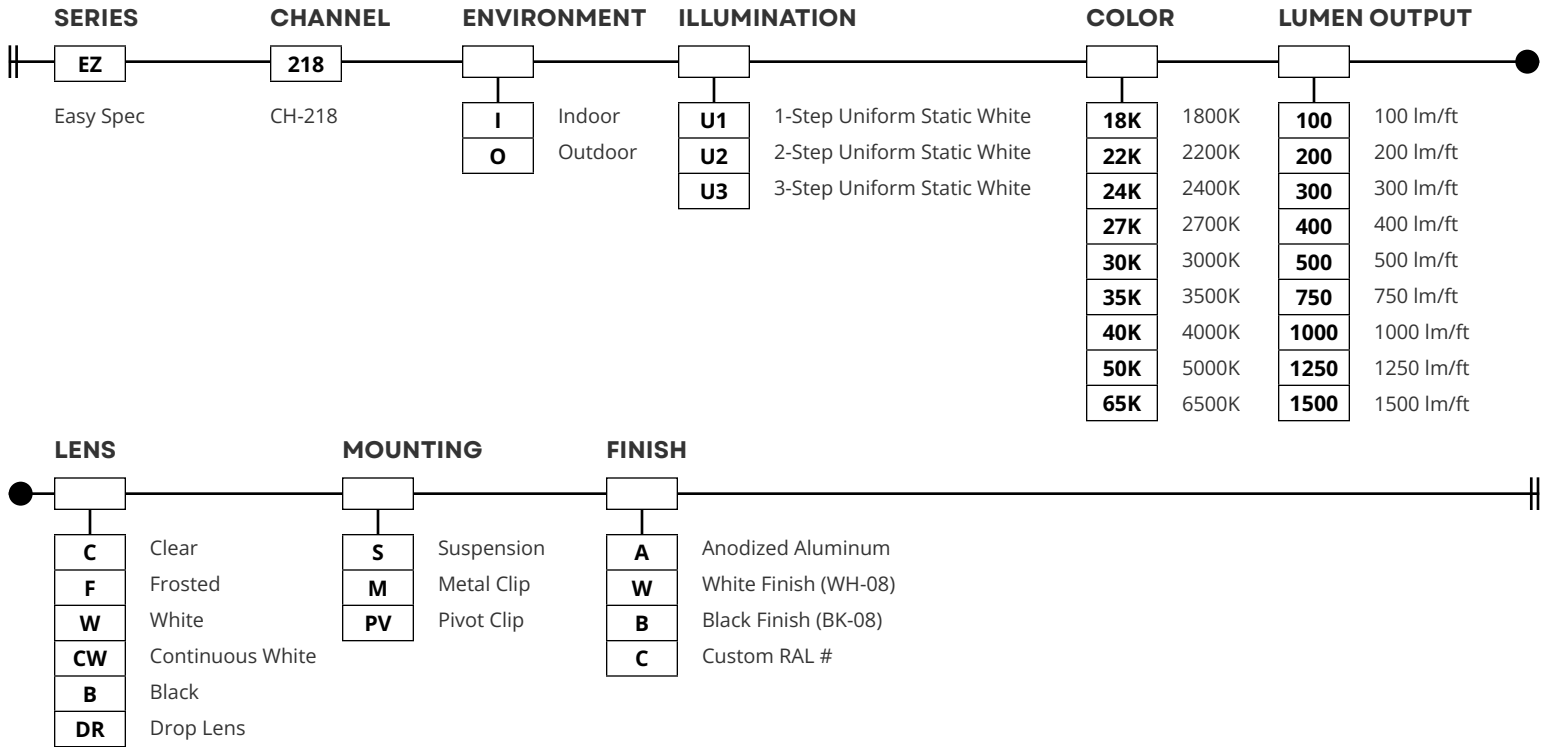

Complete Specification Sheet

Easy Spec 218 Static White

Easy Spec 218 Static White

Easy Spec™: components to easily specify a fixture

Specifications

Category	Easy Spec
Series	Easy 218
Family	Static White
Watts per Foot	0.7 - 14.4 W
IP Rating	IP67
CRI	90+, 95+
Diodes	U2835
Binning Tolerance	1 SDCM, 2 SDCM, 3 SDCM
CCT Options	1800K - 6500K
Input Voltage	24V DC
Width	0.67" (17.1mm)
Height	0.31" (8.0mm)
Max Run Length	7 - 46ft (2.1 - 14m)
Material	Aluminum
Beam Angle	132.3°, 112.4°, 83.2°, 65.8°, 61.1°
Lumens per Foot	44 - 1491 lm/ft
Storage Temp.	-4°F (-20°C) to 158°F (70°C)
Operating Temp.	-4°F (-20°C) to 140°F (60°C)
Dimming Options	Triac, ELV, 0-10V, DMX

Description

The Easy Spec series is designed for convenience and versatility, allowing you to quickly specify our standard Tape and Channel pairs with just one part number. Products arrive as individual components, providing your installation team the advantage of customizing lengths and configurations on-site for an optimal fit. Assembly services are available upon request.

Fixture Type _____

Project Name _____

Location _____

Product Code Builder

Easy Spec 218 Static White

Product Code Builder

Example: EZ-218-I-U1-18K-100-C-P-A

Kelvix reserves the right to update the product specifications at any time. To maintain warranty, field modifications must follow approved Kelvix installation instruction.
 Conforms to ANSI/UL Standard 2108
 Certified to CAN/CSA Standard C22.2 No. 250.2