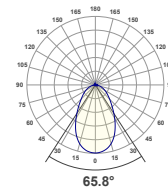

DIMENSIONS

Clear

CH-LNS-N-CL-2M

Material	PMMA
Transmission	92%
Width	1.32" (33.5mm)
Height	0.18" (5.3mm)
Height with Lens	1.50" (37.5mm)

Beam Angle	61.1°
-------------------	-------

Frosted

CH-LNS-N-FR-2M

Material	PMMA
Transmission	88%
Width	1.32" (33.5mm)
Height	0.18" (5.3mm)
Height with Lens	1.50" (37.5mm)

Beam Angle	65.8°
-------------------	-------

White/Continuous

White | CH-LNS-N-WH-2M
Continuous | CH-LNS-N-WH-25M

Material	PMMA
Transmission	55%
Width	1.32" (33.5mm)
Height	0.18" (5.3mm)
Height with Lens	1.50" (37.5mm)

Beam Angle	112.4°
-------------------	--------

Black

CH-LNS-N-BK-2M

Material	PMMA
Transmission	18%
Width	1.32" (33.5mm)
Height	0.18" (5.3mm)
Height with Lens	1.50" (37.5mm)

Beam Angle	83.2°
-------------------	-------

Drop

CH-LNS-218-DR-WH-2M

Material	PMMA
Transmission	18%
Width	1.32" (33.5mm)
Height	0.59" (15.0mm)
Height with Lens	1.88" (47.1mm)

Beam Angle	132.3°
-------------------	--------

Kelvix reserves the right to update the product specifications at any time. To maintain warranty, field modifications must follow approved Kelvix installation instruction.
 Conforms to ANSI/UL Standard 2108
 Certified to CAN/CSA Standard C22.2 No. 250.2