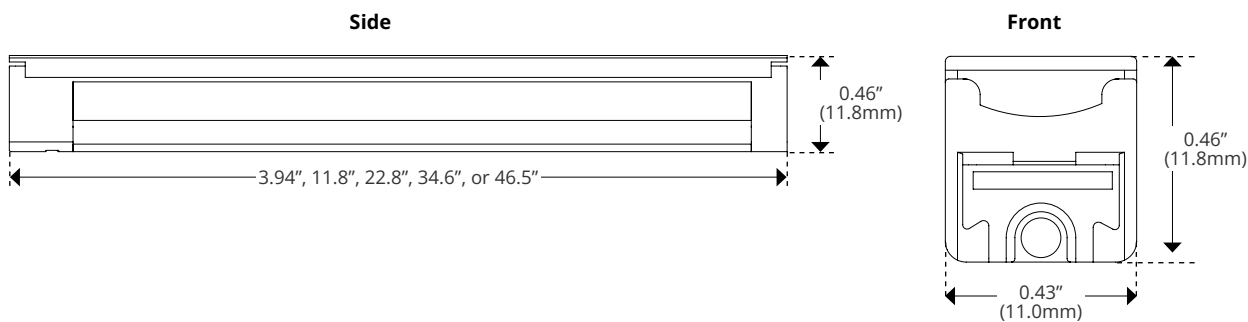

Dimensions

Kelvix reserves the right to update the product specifications at any time. To maintain warranty, field modifications must follow approved Kelvix installation instruction.
Conforms to ANSI/UL Standard 1598. Certified to CAN/CSA Standard C22.2 No. 250.0
5% tolerance for all listed data.

Fixture Type _____

Project Name _____

Location _____