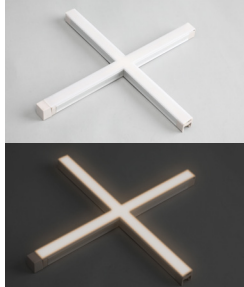

Features

- Direct View Without Diode Imaging
- Illuminated Modular Corners and Connections
- Magnetic or Fixed Mounting
- For Use with 24V Power Supplies
- Dimmable

Description

Boasting fully illuminated corners and couplers, Fizzix™ offers seamless pixel-free illumination combined with integral snap-together connectivity. Fizzix is affordable and simple to install, requiring no field modifications. A signature feature of Fizzix is the ability to change the lighting plane within the same run. In addition to creative shapes and direct-view lighting applications, Fizzix is fantastic for linear installations such as displays, coves, undercabinet, and toe-kick lighting.

Fixture Type _____

Project Name _____

Location _____

Optional Accessories

Fizzix Static White

Corner and Junction Options

IMAGE

Standard Corner