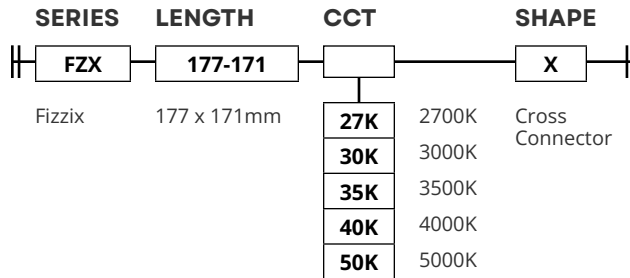

Watts	2.2W
Lumens	155
Length	3.70in (94.0mm)
Width	3.62in (92.0mm)
Height	0.46in (11.8mm)

SERIES	LENGTH	CCT	SHAPE										
FZX	096-093		O										
Fizzix	96 x 93mm	<table border="1"> <tr><td>27K</td><td>2700K</td></tr> <tr><td>30K</td><td>3000K</td></tr> <tr><td>35K</td><td>3500K</td></tr> <tr><td>40K</td><td>4000K</td></tr> <tr><td>50K</td><td>5000K</td></tr> </table>	27K	2700K	30K	3000K	35K	3500K	40K	4000K	50K	5000K	Outside Corner
27K	2700K												
30K	3000K												
35K	3500K												
40K	4000K												
50K	5000K												

Watts	2.2W
Lumens	155
Length	3.78in (96.0mm)
Width	3.66in (93.0mm)
Height	0.46in (11.8mm)

SERIES	LENGTH	CCT	SHAPE										
FZX	177-090		T										
Fizzix	177 x 90mm	<table border="1"> <tr><td>27K</td><td>2700K</td></tr> <tr><td>30K</td><td>3000K</td></tr> <tr><td>35K</td><td>3500K</td></tr> <tr><td>40K</td><td>4000K</td></tr> <tr><td>50K</td><td>5000K</td></tr> </table>	27K	2700K	30K	3000K	35K	3500K	40K	4000K	50K	5000K	T Connector
27K	2700K												
30K	3000K												
35K	3500K												
40K	4000K												
50K	5000K												

Watts	3.5W
Lumens	260
Length	6.97in (177.0mm)
Width	3.54in (90.0mm)
Height	0.46in (11.8mm)

Kelvix reserves the right to update the product specifications at any time. To maintain warranty, field modifications must follow approved Kelvix installation instruction.
5% tolerance for all listed data

ORDER CODE

SPECIFICATIONS

Watts	4.4W
Lumens	310
Length	6.97in (177.0mm)
Width	6.73in (171.0mm)
Height	0.46in (11.8mm)

Mounting and Power Options

Flat Mounting Clip

Mounts flat.
Included with every fixture.