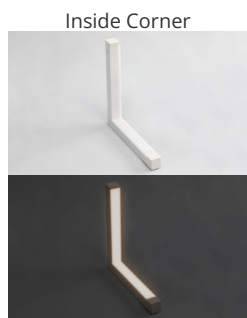

SERIES	LENGTH	CCT	SHAPE
FZX	094-092		I
Fizzix	94 x 92mm	<table border="1"> <tr><td>27K</td><td>2700K</td></tr> <tr><td>30K</td><td>3000K</td></tr> <tr><td>35K</td><td>3500K</td></tr> <tr><td>40K</td><td>4000K</td></tr> <tr><td>50K</td><td>5000K</td></tr> </table>	Inside Corner

Watts	2.2W
Lumens	155
Length	3.70in (94.0mm)
Width	3.62in (92.0mm)
Height	0.46in (11.8mm)