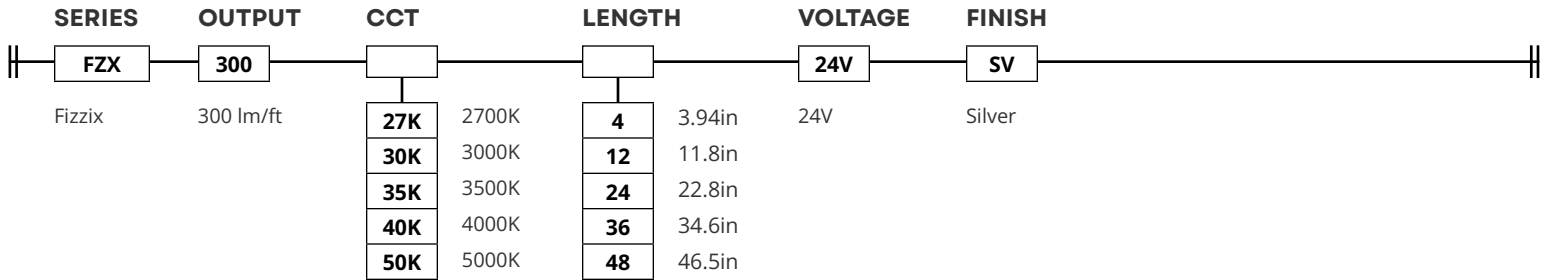

Fixture Type _____

Project Name _____

Location _____

Product Code Builder

Fizzix Static White

Product Code Builder

Example: FZX-300-30K-24V-SV

LENGTH