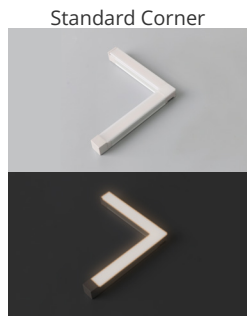

Features

- Direct View Without Diode Imaging
- Illuminated Modular Corners and Connections
- Magnetic or Fixed Mounting
- For Use with 24V Power Supplies
- Dimmable

Description

Boasting fully illuminated corners and couplers, Fizzix™ offers seamless pixel-free illumination combined with integral snap-together connectivity. Fizzix is affordable and simple to install, requiring no field modifications. A signature feature of Fizzix is the ability to change the lighting plane within the same run. In addition to creative shapes and direct-view lighting applications, Fizzix is fantastic for linear installations such as displays, coves, undercabinet, and toe-kick lighting.

Fixture Type _____

Project Name _____

Location _____

Optional Accessories

Fizzix Static White

Corner and Junction Options

IMAGE

ORDER CODE