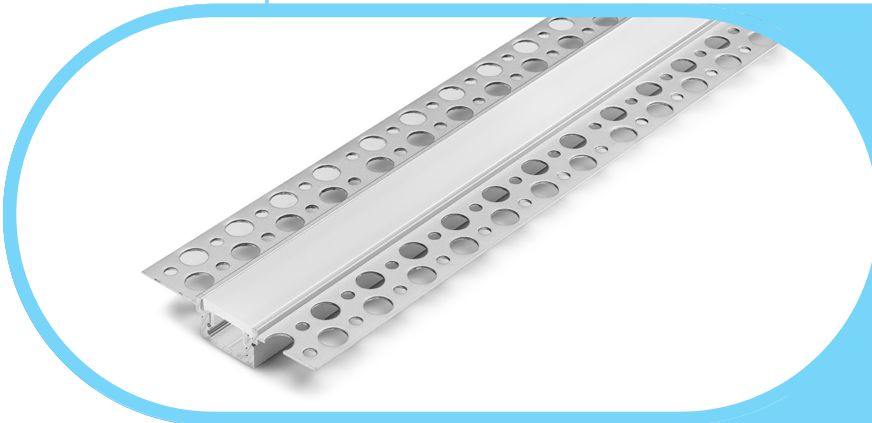

Complete Specification Sheet

CH-0202

Channel 0202

Extruded Aluminum Mounting Channel

Specifications

Category	Rigid Channel
Series	Floor / Wall / Ceiling
Family	CH-0202
Width	2.44in (62.0mm)
Internal Width	0.48in (12.3mm)
Height	0.51in (13.0mm)
Material	Aluminum

Features

- Create consistent lines of light that seamlessly transition from the floor to the wall to the ceiling with this series of channels.
- Ideal for tile, stone, and wood applications.
- Consult Factory for Compatible Light Sources when Using Channel in a Floor Application.
- Store in a Temperature Controlled Environment.
- Available in 2 Meter Sections
- Extruded Aluminum Construction
- Anodized Matte Finish
- Straight and Angled Connectors Available to Create Long, Continuous Runs
- Drywall Mud-in Mounting for a Seamless Recessed Look
- Consult Factory for Custom Lengths and Finishes
- Available In Various Finish Colors