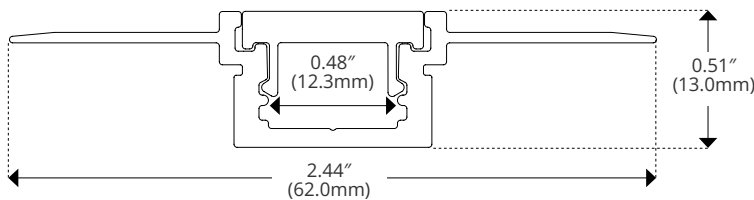

Dimensions

Kelvix reserves the right to update the product specifications at any time. To maintain warranty, field modifications must follow approved Kelvix installation instruction.

Fixture Type _____

Project Name _____

Location _____