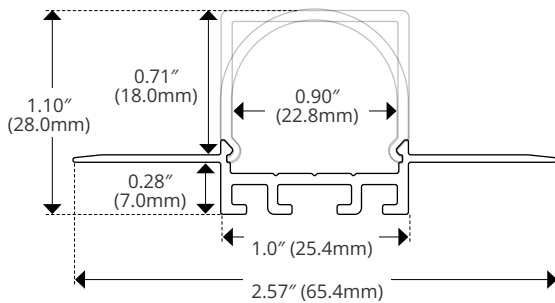

Dimensions

Kelvix reserves the right to update the product specifications at any time. To maintain warranty, field modifications must follow approved Kelvix installation instruction.

Fixture Type _____

Project Name _____

Location _____