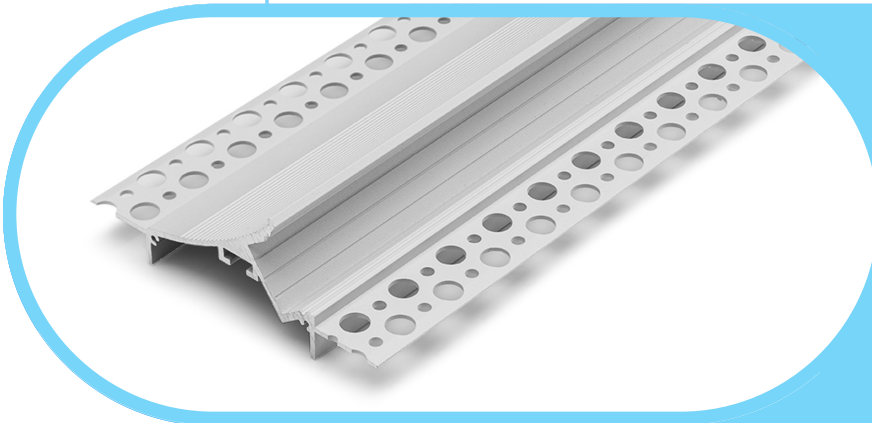

Complete Specification Sheet

CH-0008

CHANNEL

Channel 0008

Extruded Aluminum Mounting Channel

Specifications

Category	Rigid Channel
Series	Trimless / Mud-In
Family	CH-0008
Width	1.38in (35.1mm)
Internal Width	0.74in (18.7mm)
Height	3.82in (97.0mm)
Material	Aluminum

Features

- Create perfectly flush, seamless lines of light without modifying the structure behind the sheet rock.
- Available in 2 Meter Sections
- Extruded Aluminum Construction
- Anodized Matte Finish
- Straight and Angled Connectors Available to Create Long, Continuous Runs
- Drywall Mud-in Mounting for a Seamless Recessed Look
- Consult Factory for Custom Lengths and Finishes
- Available In Various Finish Colors