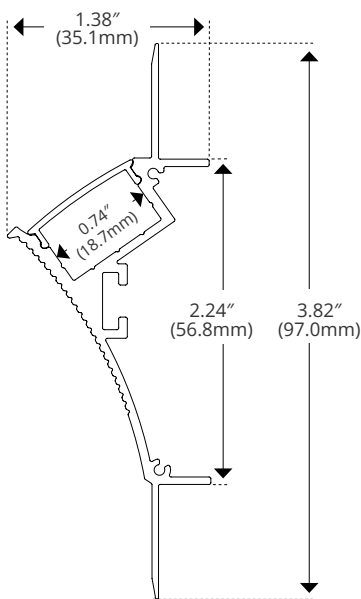

Dimensions

Kelvix reserves the right to update the product specifications at any time. To maintain warranty, field modifications must follow approved Kelvix installation instruction.

Fixture Type _____

Project Name _____

Location _____