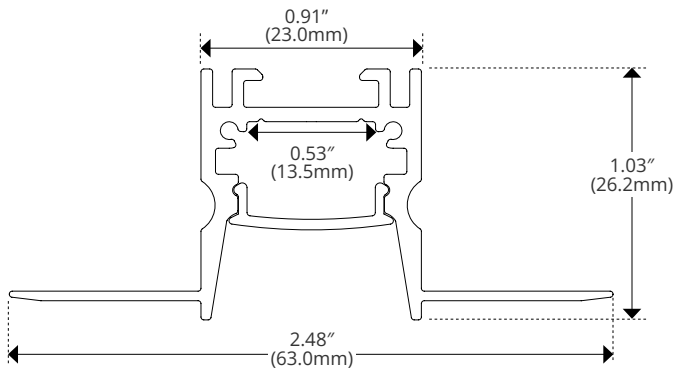

Dimensions

Kelvix reserves the right to update the product specifications at any time. To maintain warranty, field modifications must follow approved Kelvix installation instruction.

Fixture Type _____

Project Name _____

Location _____