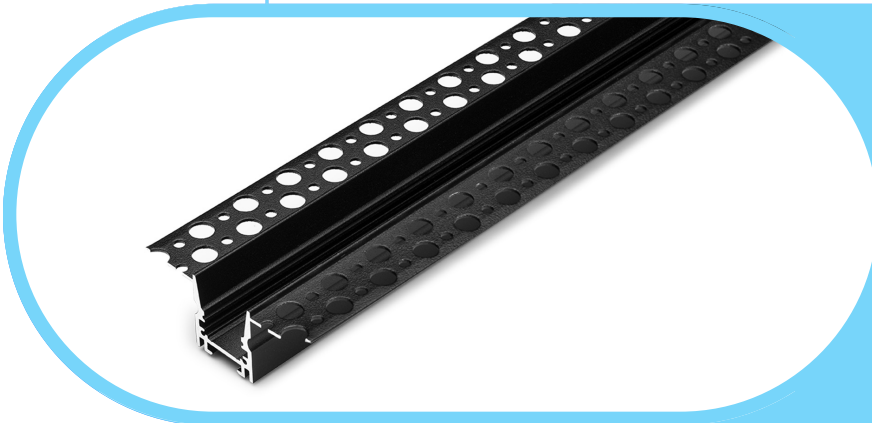

# Channel 0005

Extruded Aluminum Mounting Channel

### Specifications

Category	Rigid Channel
Series	Trimless / Mud-In
Family	CH-0005
Width	2.48in (63.0mm)
Internal Width	0.53in (13.5mm)
Height	1.03in (26.2mm)
Material	Aluminum

### Features

- Create perfectly flush, seamless lines of light without modifying the structure behind the sheet rock.
- Available in 2 Meter Sections
- Extruded Aluminum Construction
- Anodized Matte Finish
- Straight and Angled Connectors Available to Create Long, Continuous Runs
- Drywall Mud-in Mounting for a Seamless Recessed Look
- Consult Factory for Custom Lengths and Finishes
- Available In Various Finish Colors