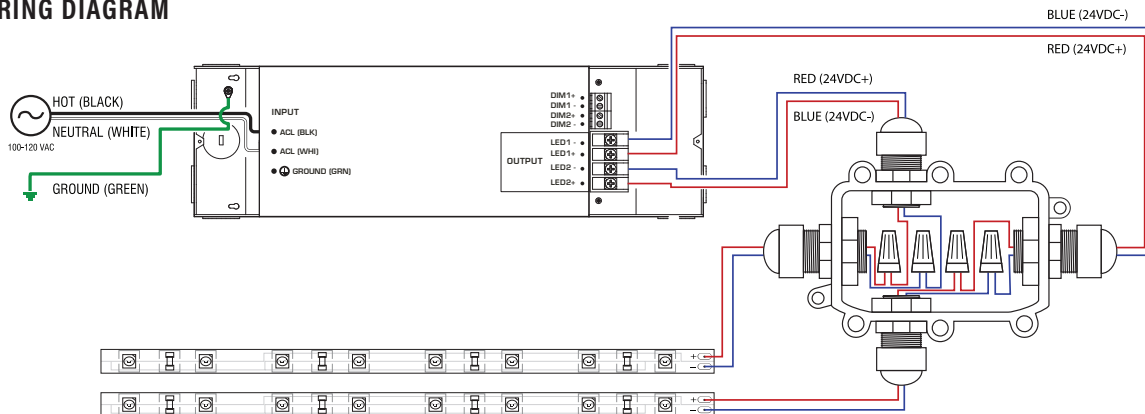

WIRING DIAGRAM

Conforms to ANSI/UL Standard 2108
Certified to CAN/CSA Standard C22.2 No. 250.0