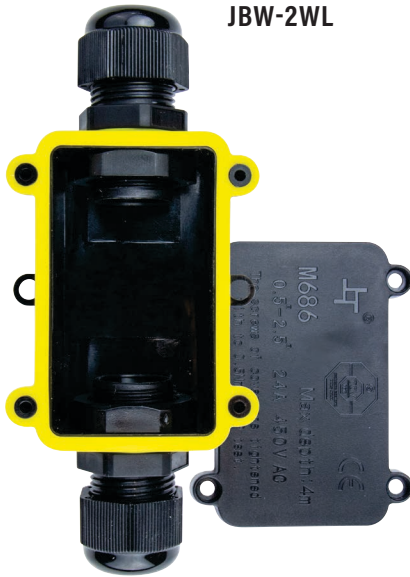

# JBW—JUNCTION BOX

IP67 WATER RATED JUNCTION BOX

Fixture Type: \_\_\_\_\_

Project: \_\_\_\_\_

Location: \_\_\_\_\_

JBW-2WL

JBW-3WL

JBW-4WL

JBW-5WL

JBW-6WL

## PRODUCT FEATURES

- 24Amp 450VAC
- J-Box Accepts 1–6 Wire Configurations
- IP67 Water Rating
- 0.5–2.5mm<sup>2</sup> Wire Diameter
- TUV/CE/RoHS Approval

## SPECIFICATIONS

Model	JBW-2WL	JBW-3WL	JBW-4WL	JBW-5WL	JBW-6WL
Length	5.44" (138.2mm)	5.44" (138.2mm)	5.44" (138.2mm)	5.44" (138.2mm)	5.44" (138.2mm)
Width	1.69" (42.8mm)	3.2" (81.2mm)	4.34" (110.2mm)	4.34" (110.2mm)	4.34" (110.2mm)
Height	1.42" (35.7mm)	1.42" (35.7mm)	1.42" (35.7mm)	1.42" (35.7mm)	1.42" (35.7mm)
Color	Black	Black	Black	Black	Black