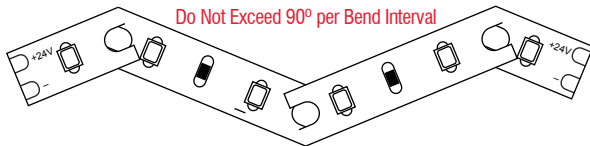

JAGGER™ (INDOOR)

JA-SERIES | CORNER BENDING | LINEAR LED LIGHTING

Fixture Type: _____

Project: _____

Location: _____

| MODEL: | JA27K-24V | JA30K-24V | JA35K-24V | JA40K-24V | JA50K-24V | JA65K-24V |
|---------------|-----------|-----------|-----------|-----------|-----------|-----------|
| Kelvin | 2700K | 3000K | 3500K | 4000K | 5000K | 6500K |
| Lumens | 155 lm/ft | 159 lm/ft | 163 lm/ft | 167 lm/ft | 171 lm/ft | 173 lm/ft |

| | |
|----------------------|---------------------------------|
| Series | JA - Jagger™ (Indoor) |
| Input Voltage | 24V DC / Constant Voltage |
| Watts per Foot | 2.2W/ft @ Maximum Run Length |
| Beam Spread | 120° |
| Max Run Length | Unlimited, power every 16ft |
| Production Intervals | 3.94" (100mm) |
| Dimensions | 0.31" (8mm) x 0.04" (1mm) |
| CRI | 90+ |
| Diode | 2835 |
| Dimming Options | PWM, Triac, 0-10V, DMX, Hi-lume |
| Temp Range | -40°F (-40°C) to 113°F (45°C) |