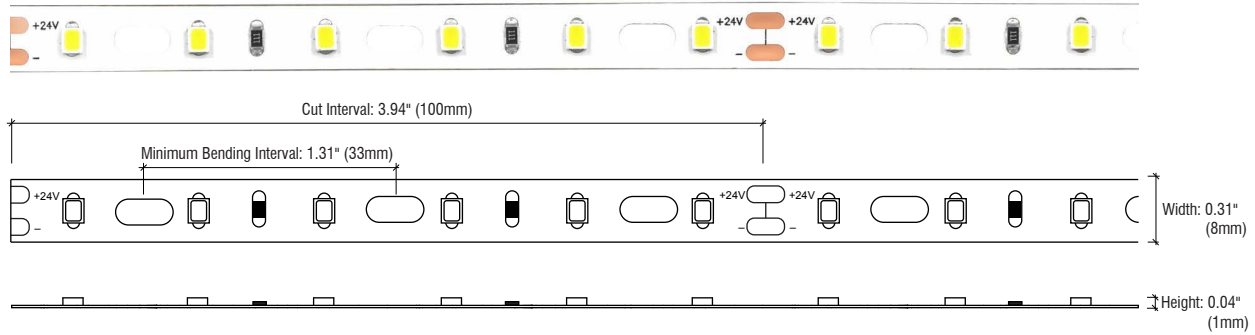

JAGGER™ (INDOOR)

JA-SERIES | CORNER BENDING | LINEAR LED LIGHTING

Fixture Type: _____

Project: _____

Location: _____

| MODEL: | JA27K-24V | JA30K-24V | JA35K-24V | JA40K-24V | JA50K-24V | JA65K-24V |
|---------------|-----------|-----------|-----------|-----------|-----------|-----------|
| Kelvin | 2700K | 3000K | 3500K | 4000K | 5000K | 6500K |
| Lumens | 155 lm/ft | 159 lm/ft | 163 lm/ft | 167 lm/ft | 171 lm/ft | 173 lm/ft |

| | |
|----------------------|---------------------------------|
| Series | JA - Jagger™ (Indoor) |
| Input Voltage | 24V DC / Constant Voltage |
| Watts per Foot | 2.2W/ft @ Maximum Run Length |
| Beam Spread | 120° |
| Max Run Length | Unlimited, power every 16ft |
| Production Intervals | 3.94" (100mm) |
| Dimensions | 0.31" (8mm) x 0.04" (1mm) |
| CRI | 90+ |
| Diode | 2835 |
| Dimming Options | PWM, Triac, 0-10V, DMX, Hi-lume |
| Temp Range | -40°F (-40°C) to 113°F (45°C) |