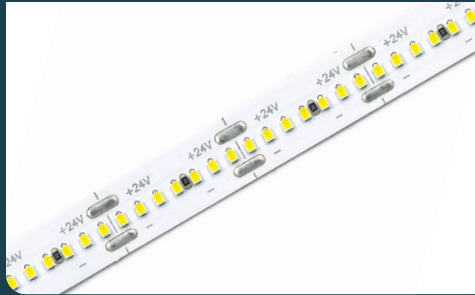

FIXTURE TYPE _____

PROJECT NAME _____

LOCATION _____

Direct View 700 (Outdoor)

RUBBER-COATED LINEAR LED

I Description

Direct View 700 is an amazing advancement in linear LED technology. Even in the smallest micro-channels it delivers smooth, even illumination without diode imaging. At around 700lm/ft, Direct View 700 Series is a fantastic light engine for a variety of aluminum channels, allowing the creation of nearly limitless fixture designs.

I Features

- Supports Title 24 JA8-2019 Compliance
- Suitable for Most Direct View Applications
- Dimmable
- 50,000 Hour Life
- UL-Listed for Indoor and Outdoor Use
- 3M™ Industrial Adhesive Backing
- For Use with 24V Power Supplies

I Series Spec

Series	DV
Color/Temp	2700K–5000K
Dimming Protocol	PWM, TRIAC, 0-10V, DMX 512
Indoor/Outdoor	Indoor & Outdoor
Input Voltage	24V DC
Wats per Foot (AVG)	6.6W
Beam Angle	120°
Max Run Length	15ft
CRI	90+
Operating Temp.	-40°F (-40°C) to 149°F (65°C)
Cut Intervals	1.00" (25.0mm)
Tape Width	0.52" (13.2mm)
Tape Height	0.24" (6.0mm)
End Cap Width	0.56" (14.2mm)
End Cap Height	0.32" (9.0mm)
Diode	2016
Field Cuttable	No
IP Rating	IP67

I Dimensions

I Power Chart

		DV-700
Watts	1 ft	7.7
	2 ft	15.1
	3 ft	22.3
	4 ft	29.5
	5 ft	35.8
	6 ft	41.9
	7 ft	47.2
	8 ft	52.4
	9 ft	57.8
	10 ft	62.7
	11 ft	66.1
	12 ft	70
	13 ft	73.3
	14 ft	76.7
15 ft	80.1	