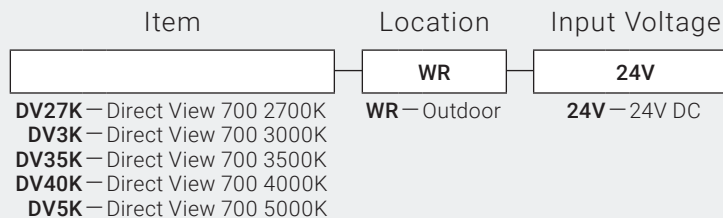

FIXTURE TYPE _____

PROJECT NAME _____

LOCATION _____

Direct View 700 (Outdoor)

RUBBER-COATED LINEAR LED

I Description

Direct View 700 is an amazing advancement in linear LED technology. Even in the smallest micro-channels it delivers smooth, even illumination without diode imaging. At around 700lm/ft, Direct View 700 Series is a fantastic light engine for a variety of aluminum channels, allowing the creation of nearly limitless fixture designs.

I Series Spec

Series	DV
Color/Temp	2700K–5000K
Dimming Protocol	PWM, TRIAC, 0-10V, DMX 512
Indoor/Outdoor	Indoor & Outdoor
Input Voltage	24V DC
Wats per Foot (AVG)	6.6W
Beam Angle	120°
Max Run Length	15ft
CRI	90+
Operating Temp.	-40°F (-40°C) to 149°F (65°C)
Cut Intervals	1.00" (25.0mm)
Tape Width	0.52" (13.2mm)
Tape Height	0.24" (6.0mm)
End Cap Width	0.56" (14.2mm)
End Cap Height	0.32" (9.0mm)
Diode	2016
Field Cuttable	No
IP Rating	IP67

I Product Code Builder

Example: DV27K-WR-24V

Conforms to ANSI/UL Standard 2108
Certified to CAN/CSA Standard C22.2 NO. 250.0

I Series Data

	DV27K	DV3K	DV35K	DV40K	DV5K
Kelvin	2700K	3000K	3500K	4000K	5000K
Lumens (lm/ft)	658	670	690	704	723

I Dimensions

I Power Chart

		DV-700
Watts	1 ft	7.7
	2 ft	15.1
	3 ft	22.3
	4 ft	29.5
	5 ft	35.8
	6 ft	41.9
	7 ft	47.2
	8 ft	52.4
	9 ft	57.8
	10 ft	62.7
	11 ft	66.1
	12 ft	70
	13 ft	73.3
	14 ft	76.7
15 ft	80.1	