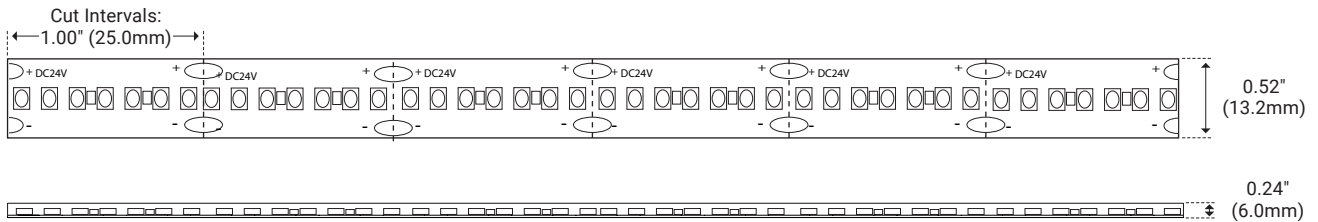

I Series Spec

Series	DV
Color/Temp	2700K–5000K
Dimming Protocol	PWM, TRIAC, 0-10V, DMX 512
Indoor/Outdoor	Indoor & Outdoor
Input Voltage	24V DC
Wats per Foot (AVG)	6.6W
Beam Angle	120°
Max Run Length	15ft
CRI	90+
Operating Temp.	-40°F (-40°C) to 149°F (65°C)
Cut Intervals	1.00" (25.0mm)
Tape Width	0.52" (13.2mm)
Tape Height	0.24" (6.0mm)
End Cap Width	0.56" (14.2mm)
End Cap Height	0.32" (9.0mm)
Diode	2016
Field Cuttable	No
IP Rating	IP67

I Dimensions

I Power Chart

		DV-700
Watts	1 ft	7.7
	2 ft	15.1
	3 ft	22.3
	4 ft	29.5
	5 ft	35.8
	6 ft	41.9
	7 ft	47.2
	8 ft	52.4
	9 ft	57.8
	10 ft	62.7
	11 ft	66.1
	12 ft	70
	13 ft	73.3
	14 ft	76.7
15 ft	80.1	