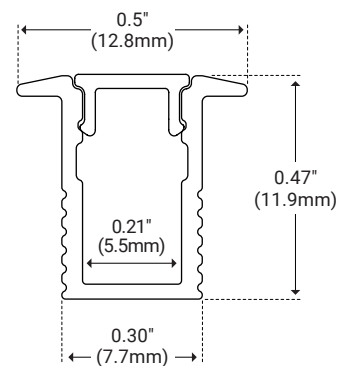

## I Features

- Available In 78.74" (2m) Sections
- Extruded Aluminum Construction
- Anodized Matte Finish
- Consult Factory for Custom Lengths
- Available in Various Finish Colors

## I Dimensions

Length	78.74" (2m)
Width (External)	0.5" (12.8mm)
Width (Internal)	0.21" (5.5mm)
Height	0.47" (11.9mm)

### White Lens

Unit Number	CH-LNS-AI-WH-2M	Ordering Code WH
Dimension	L 78.74" (2m)      W 0.26" (6.6mm)	H 0.12" (3.1mm)
Light transmission	37%	

### End Cap Pair

Unit Number	CH-EC-0404	Ordering Code EC
Dimension	L 0.34" (8.7mm)      W 0.5" (12.8mm)	H 0.47" (11.9mm)