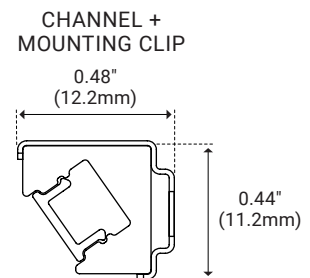

FIXTURE TYPE _____

PROJECT NAME _____

LOCATION _____

CH-0402

THIN LINE

I Description

Add Linear Lighting to the Tightest of Spaces With Our Thin Line Tape and Channel Store in Temperature-Controlled Environment

I Features

- Available In 78.74" (2m) Sections
- Extruded Aluminum Construction
- Anodized Matte Finish
- Consult Factory for Custom Lengths
- Available in Various Finish Colors

I Dimensions

Length	78.74" (2m)
Width (External)	0.4" (10.1mm)
Width (Internal)	0.23" (6mm)
Height	0.4" (10.1mm)

White Lens

Unit Number	CH-LNS-AI-WH-2M	Ordering Code WH
Dimension	L 78.74" (2m) W 0.26" (6.6mm)	H 0.12" (3.1mm)
Light transmission	70%	

Black Lens

Unit Number	CH-LNS-AI-BK-2M	Ordering Code BK
Dimension	L 78.74" (2m) W 0.26" (6.6mm)	H 0.12" (3.1mm)
Light transmission	30%	

I Mounts

Metal Mounting Clips

Unit Number	CH-CLP-0402-M	Ordering Code MMC
Dimension	L 0.59" (15mm) W 0.48" (12.2mm)	H 0.44" (11.2mm)

I End Cap

End Cap Pair

Unit Number	CH-EC-0402	Ordering Code EC
Dimension	L 0.17" (4.4mm) W 0.54" (13.8mm)	H 0.4" (10.2mm)