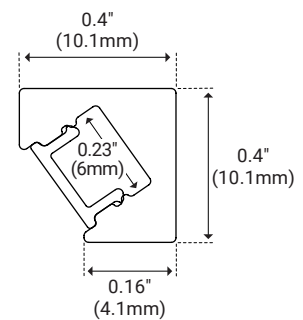

FIXTURE TYPE _____

PROJECT NAME _____

LOCATION _____

CH-0402

THIN LINE

I Description

Add Linear Lighting to the Tightest of Spaces With Our Thin Line Tape and Channel Store in Temperature-Controlled Environment

I Features

- Available In 78.74" (2m) Sections
- Extruded Aluminum Construction
- Anodized Matte Finish
- Consult Factory for Custom Lengths
- Available in Various Finish Colors

I Dimensions

Length	78.74" (2m)
Width (External)	0.4" (10.1mm)
Width (Internal)	0.23" (6mm)
Height	0.4" (10.1mm)

White Lens

Unit Number	CH-LNS-AI-WH-2M	Ordering Code WH
Dimension	L 78.74" (2m) W 0.26" (6.6mm)	H 0.12" (3.1mm)
Light transmission	70%	

Black Lens

Unit Number	CH-LNS-AI-BK-2M	Ordering Code BK
Dimension	L 78.74" (2m) W 0.26" (6.6mm)	H 0.12" (3.1mm)
Light transmission	30%	

I Mounts

Metal Mounting Clips

Unit Number	CH-CLP-0402-M	Ordering Code MMC
Dimension	L 0.59" (15mm) W 0.48" (12.2mm)	H 0.44" (11.2mm)

I End Cap

End Cap Pair

Unit Number	CH-EC-0402	Ordering Code EC
Dimension	L 0.17" (4.4mm) W 0.54" (13.8mm)	H 0.4" (10.2mm)