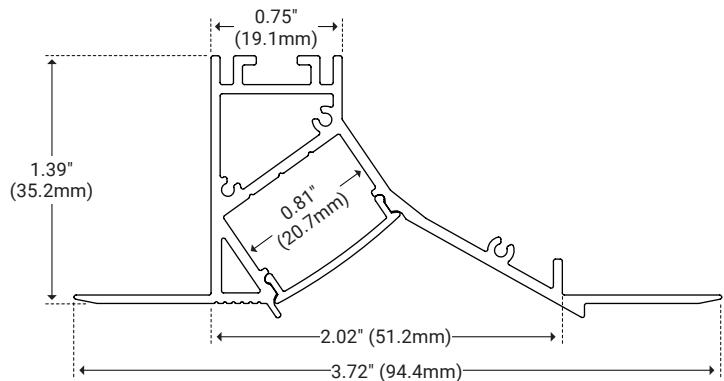

I Dimensions

Length	78.74" (2m)
Width (External)	3.72" (94.4mm)
Width (Internal)	0.81" (20.7mm)
Height	1.39" (35.2mm)

I Ordering Code Builder

Example: CH0007-2-WH-EC

I Lens

White Lens

Unit Number	CH-LNS-AC-WH-2M	Ordering Code	WH
Dimension	L 78.74" (2m)	W 0.92" (23.5mm)	H 0.19" (4.8mm)
Light transmission	70%		

White Lens Continuous

Unit Number	CH-LNS-AC-WH-CO	Ordering Code	WHC
Dimension	L Varies	W 0.92" (23.5mm)	H 0.19" (4.8mm)
Light Transmission	70%		

Black Lens

Unit Number	CH-LNS-AC-BK-2M	Ordering Code	BK
Dimension	L 78.74" (2m)	W 0.92" (23.5mm)	H 0.19" (4.8mm)
Light transmission	30%		

Disposable Cover

Unit Number	CH-LNS-AC-DISP-2M	Ordering Code	INCLUDED
Dimension	L 78.74" (2m)	W 0.92" (23.5mm)	H 0.19" (4.8mm)
Description	Used to protect interior LED area during installation.		

I End Cap

End Cap Pair

Unit Number	CH-EC-0007	Ordering Code	EC
Dimension	L 0.08" (2mm)	W 2.16" (54.9mm)	H 1.47" (37.4mm)

I Optional Accessories

Product	Unit Number	Description
Straight Connector	CH-CON-01-180	Secure two pieces of channel together to form a continuous run of light.
90° Connector Horizontal	CH-CON-01-90H	Secure two pieces of channel together to form a 90° horizontal corner.
90° Connector Vertical	CH-CON-01-90V	Secure two pieces of channel together to form a 90° vertical corner.
120° Connector Horizontal	CH-CON-01-120H	Secure two pieces of channel together to form a 120° horizontal corner.
135° Connector Horizontal	CH-CON-01-135H	Secure two pieces of channel together to form a 135° horizontal corner.
135° Connector Vertical	CH-CON-01-135V	Secure two pieces of channel together to form a 135° vertical corner.