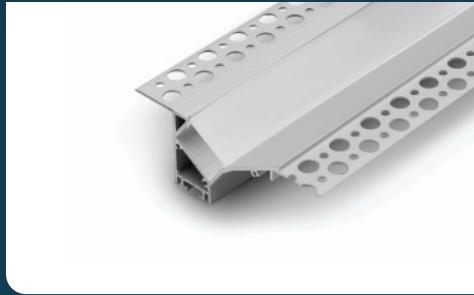

FIXTURE TYPE _____

PROJECT NAME _____

LOCATION _____

CH-0007

TRIMLESS & MUD-IN CHANNEL

Create perfectly flush, seamless lines of light without modifying the structure behind the sheet rock.

I Features

- Available In 78.74" (2m) Sections
- Extruded Aluminum Construction
- Anodized Matte Finish
- Straight and Angled Connectors Available to Create Long, Continuous Runs
- Drywall Mud-in Mounting for a Seamless Recessed Look
- Consult Factory for Custom Lengths and Finishes
- Available In Various Finish Colors

I Dimensions

Length	78.74" (2m)
Width (External)	3.72" (94.4mm)
Width (Internal)	0.81" (20.7mm)
Height	1.39" (35.2mm)

I Ordering Code Builder

Example: CH0007-2-WH-EC

I Lens

White Lens

Unit Number	CH-LNS-AC-WH-2M	Ordering Code	WH
Dimension	L 78.74" (2m)	W 0.92" (23.5mm)	H 0.19" (4.8mm)
Light transmission	70%		

Disposable Cover

Unit Number	CH-LNS-AC-DISP-2M	Ordering Code	INCLUDED
Dimension	L 78.74" (2m)	W 0.92" (23.5mm)	H 0.19" (4.8mm)
Description	Used to protect interior LED area during installation.		

I End Cap

End Cap Pair

Unit Number	CH-EC-0007	Ordering Code	EC
Dimension	L 0.08" (2mm)	W 2.16" (54.9mm)	H 1.47" (37.4mm)

I Optional Accessories

Product	Unit Number	Description
Straight Connector	CH-CON-01-180	Secure two pieces of channel together to form a continuous run of light.
90° Connector Horizontal	CH-CON-01-90H	Secure two pieces of channel together to form a 90° horizontal corner.
90° Connector Vertical	CH-CON-01-90V	Secure two pieces of channel together to form a 90° vertical corner.
120° Connector Horizontal	CH-CON-01-120H	Secure two pieces of channel together to form a 120° horizontal corner.
135° Connector Horizontal	CH-CON-01-135H	Secure two pieces of channel together to form a 135° horizontal corner.
135° Connector Vertical	CH-CON-01-135V	Secure two pieces of channel together to form a 135° vertical corner.