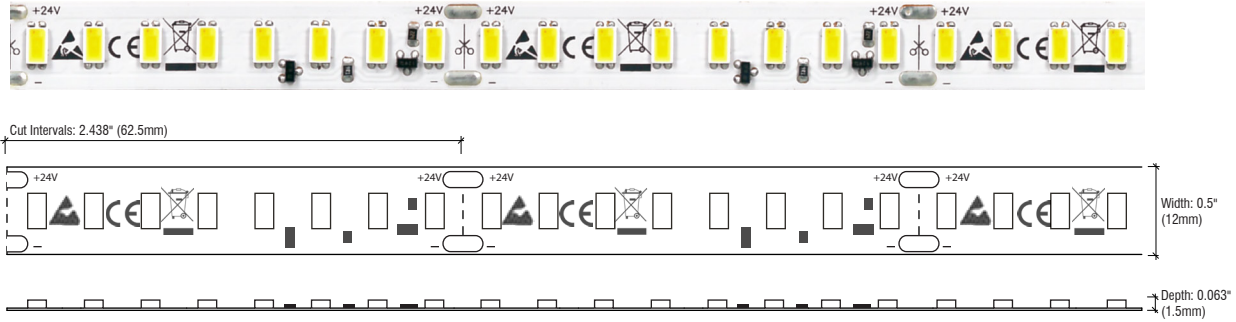

VERTEX™ 1000 (INDOOR)

VT-SERIES | LINEAR LED LIGHTING

Fixture Type: _____

Project: _____

Location: _____

MODEL:	VT27K-24V	VT30K-24V	VT35K-24V	VT40K-24V	VT50K-24V
Kelvin	2700K	3000K	3500K	4000K	5000K
Lumens	966 lm/ft	1000 lm/ft	1020 lm/ft	1041 lm/ft	1065 lm/ft

PRODUCT FEATURES

- 1000 lumens per foot
- Dimmable
- 50,000 hour life
- 5-year warranty
- UL-listed for indoor use
- 3M™ Industrial adhesive backing
- For use with 24V power supplies

SPECIFICATIONS

Series	VT - Vertex™ 1000 (Indoor)
Input Voltage	24VDC / Constant Current
Watts per Foot	6.7W/ft @ Maximum Run Length
Beam Spread	120°
Max Run Length	Unlimited, power every 14ft
Cut Intervals	2.438" (62.5mm)
Dimensions	0.5" (12mm) x 0.063" (1.5mm)
CRI	85+
Diode	5630
Dimming Options	PWM, Triac, 0-10V, DMX, Hi-lume
Temp Range	-40°F (-40°C) to 149°F (65°C)

KELVIN COLOR TEMPERATURE SCALE

TOTAL WATTAGE USED AT EACH LENGTH

1ft	2ft	3ft	4ft	5ft	6ft	7ft	8ft	9ft	10ft	11ft	12ft	13ft	14ft
6.7	13.4	20.1	26.8	33.4	40.1	46.8	53.5	60.2	66.9	73.5	80.3	86.9	93.6

Conforms to ANSI/UL Standard 2108
 Certified to CAN/CSA Standard C22.2 No. 250.0