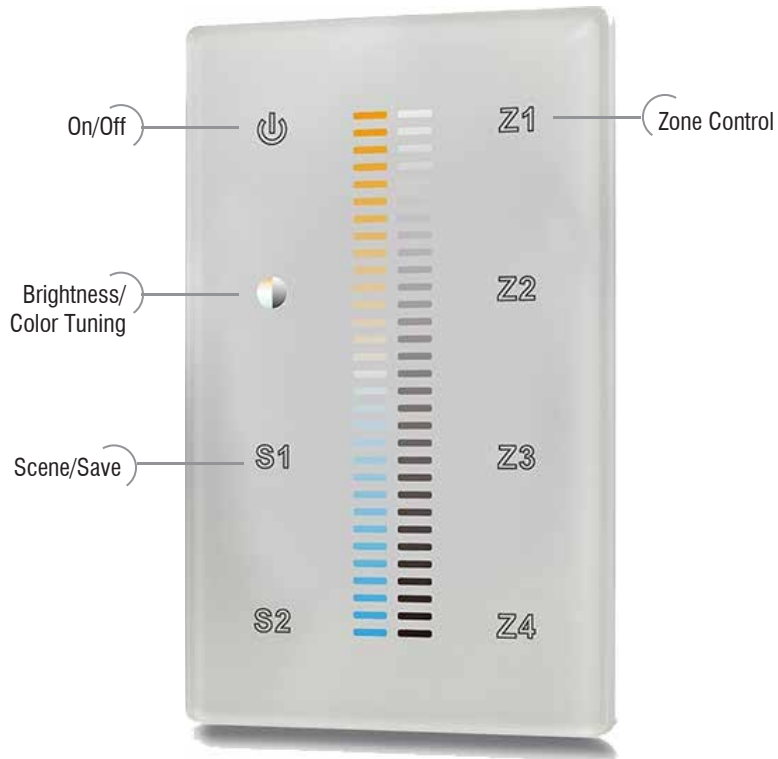

# DMXC-2C-4Z-IW-W

## OPERATION INSTRUCTIONS

**In-Wall Control Station**