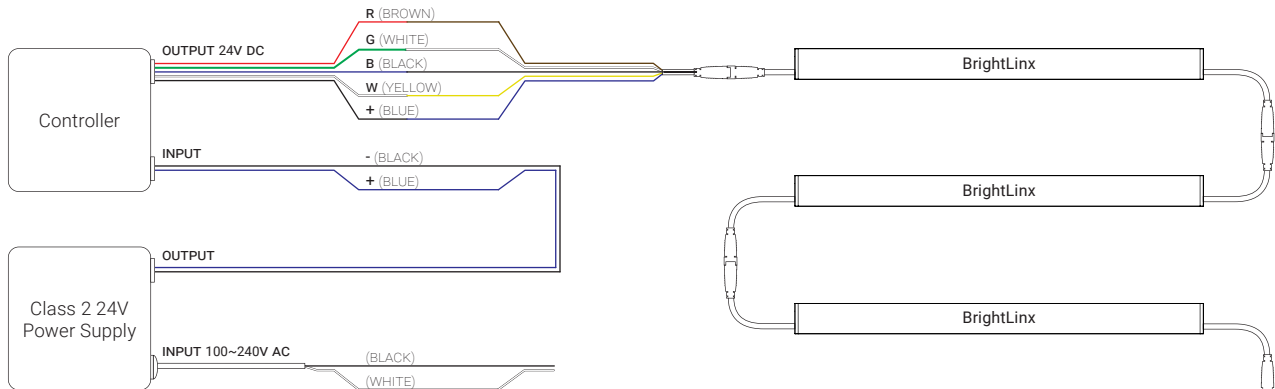

BrightLinx Color Changing

Wiring Instructions

I Color Changing (PWM)

I Color Changing (DMX)