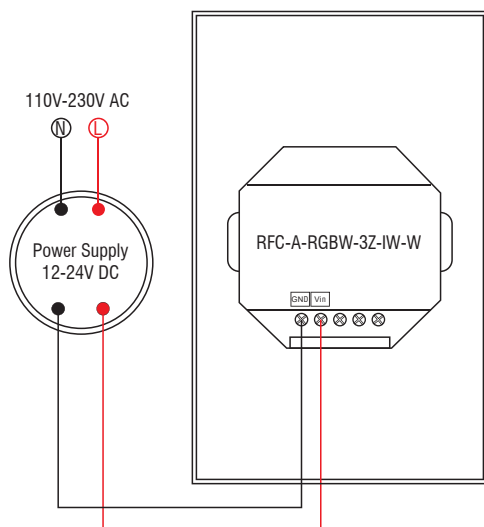

RFC-A-RGBW-3Z-IW-W

3-ZONE | RGBW | IN-WALL CONTROL STATION

Fixture Type: _____

Project: _____

Location: _____

PRODUCT FEATURES

- Controls up to three zones
- Compatible with standard 1-gang electrical box
- Compatible with RFR-A series receivers
- Individual control of R, G, B, & W channels
- Can control multiple RF receivers
- Sensitive glass touch panel
- Ten preset modes

WIRING DIAGRAM

SPECIFICATIONS

Model	RFC-A-RGBW-3Z-IW-W
Device Color	White
Voltage	12-24V DC
RF Wireless Control	Yes
Operation Frequency	434MHz/868MHz
RF Range	Up to 50ft
Dimensions L*W*D	4-3/4" x 2-15/16" x 1-1/8"
IP Rating	IP20
Temp Range	-4°F to 122°F
Color Touch Wheel	Yes
Dim Range	1% to 100%