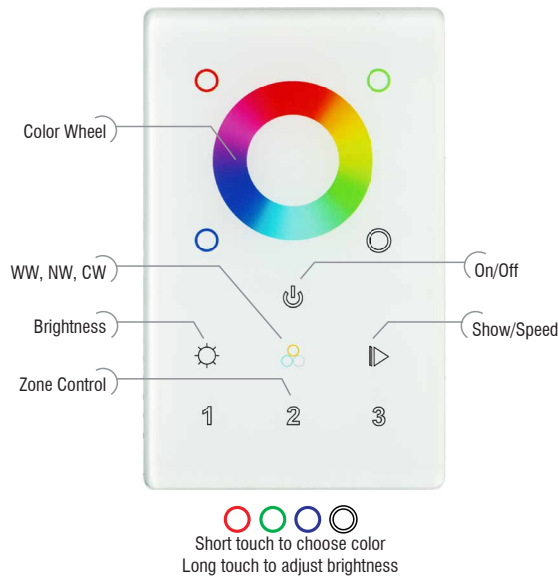

RFC-A-RGBW-3Z-IW-W

3-ZONE | RGBW | IN-WALL CONTROL STATION

Fixture Type: _____

Project: _____

Location: _____

PRODUCT FEATURES

- Controls up to three zones
- Compatible with standard 1-gang electrical box
- Compatible with RFR-A series receivers
- Individual control of R, G, B, & W channels
- Can control multiple RF receivers
- Sensitive glass touch panel
- Ten preset modes

WIRING DIAGRAM

SPECIFICATIONS

Model	RFC-A-RGBW-3Z-IW-W
Device Color	White
Voltage	12-24V DC
RF Wireless Control	Yes
Operation Frequency	434MHz/868MHz
RF Range	Up to 50ft
Dimensions L*W*D	4-3/4" x 2-15/16" x 1-1/8"
IP Rating	IP20
Temp Range	-4°F to 122°F
Color Touch Wheel	Yes
Dim Range	1% to 100%