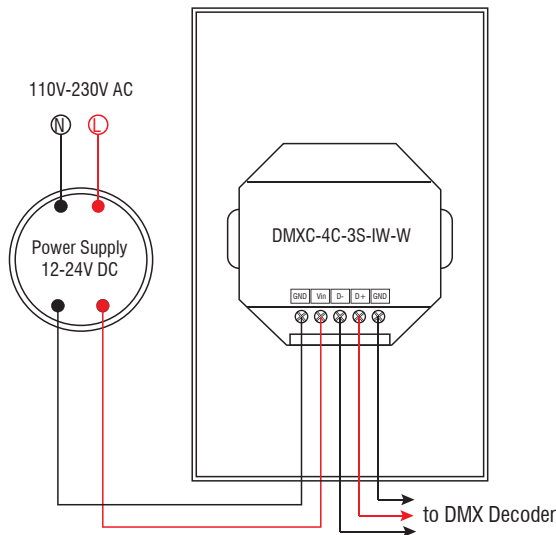

DMXC-4C-3S-IW-W

3-SCENE | RGBW | IN-WALL CONTROL STATION

Fixture Type: _____

Project: _____

Location: _____

PRODUCT FEATURES

- Controls one zone and saves up to three scenes
- Compatible with standard 1-gang electrical box
- Compatible with DMXD-series decoders
- Individual control of R, G, B, & W channels
- Can control multiple DMX decoders
- Sensitive glass touch panel
- Ten preset modes

WIRING DIAGRAM

SPECIFICATIONS

Model	DMXC-4C-3S-IW-W
Device Color	White
Voltage	12-24V DC
DMX Wired Control	Yes
DMX Channels	4
Dimensions L*W*D	4-3/4" x 2-15/16" x 1-1/8"
IP Rating	IP20
Temp Range	-4°F to 122°F
Color Touch Wheel	Yes
Dim Range	0.4% to 100%