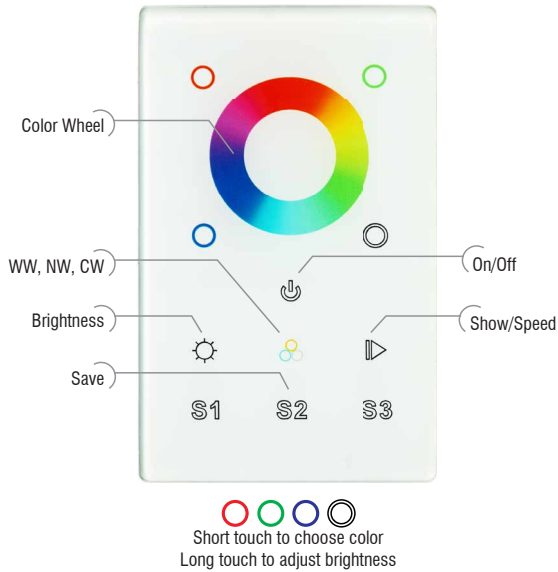

DMXC-4C-3S-IW-W

3-SCENE | RGBW | IN-WALL CONTROL STATION

Fixture Type: _____

Project: _____

Location: _____

PRODUCT FEATURES

- Controls one zone and saves up to three scenes
- Compatible with standard 1-gang electrical box
- Compatible with DMXD-series decoders
- Individual control of R, G, B, & W channels
- Can control multiple DMX decoders
- Sensitive glass touch panel
- Ten preset modes

WIRING DIAGRAM

SPECIFICATIONS

Model	DMXC-4C-3S-IW-W
Device Color	White
Voltage	12-24V DC
DMX Wired Control	Yes
DMX Channels	4
Dimensions L*W*D	4-3/4" x 2-15/16" x 1-1/8"
IP Rating	IP20
Temp Range	-4°F to 122°F
Color Touch Wheel	Yes
Dim Range	0.4% to 100%