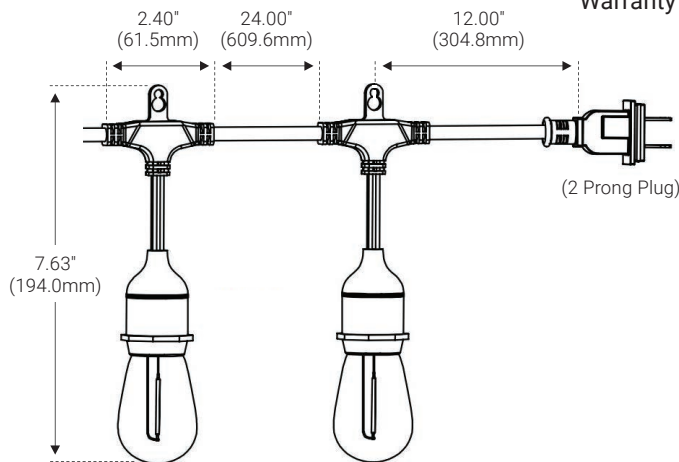

FIXTURE TYPE _____

PROJECT NAME _____

LOCATION _____

WireTap

LINE VOLTAGE FESTOON STRING LIGHTS

I Description

Elevate your indoor or outdoor space with Wiretap. Wiretap's captivating glow and versatile design creates a charming atmosphere with gentle illumination.

I Features

- High Strength Polycarbonate Bulbs
- Long Lasting LED Filament
- Daisy Chain Multiple Strands, Up to 150ft
- IP65 Outdoor Rated

I Dimensions

I Specifications

Series	WRTP
Input Voltage	120V AC
Color Options	2700K
Watts per Bulb	2W/Bulb
Lumens per Bulb	120 lm/Bulb
Beam Spread	360°
Max Run Length	150ft at 120V AC
CRI	80+
Length	24ft
Bulb Spacing	24.00" (609.6mm)
Drop Distance	2.00" (50.8mm)
Dimming Options	Forward Phase, Reverse Phase
Operating Temp. Range	-4°F (-20°C) to 104°F (40°C)
Warranty	3 Years

Ordering Code Builder

Series WRTP WRTP – WireTap	Fixture Type W W – White Light	Power A A – AC 120V	Socket D D – Screw	Strand Length 24 24 – 24 Feet	Wire Finish B B – Black
Bulb Spacing 24 24 – 24 Inches	In Feed Length 1 1 – 1 Foot	Out Feed Length 1 1 – 1 Foot	Temp/Color 27K 27K – 2700K	Bulb Wattage 2 2 – 2W/Bulb	