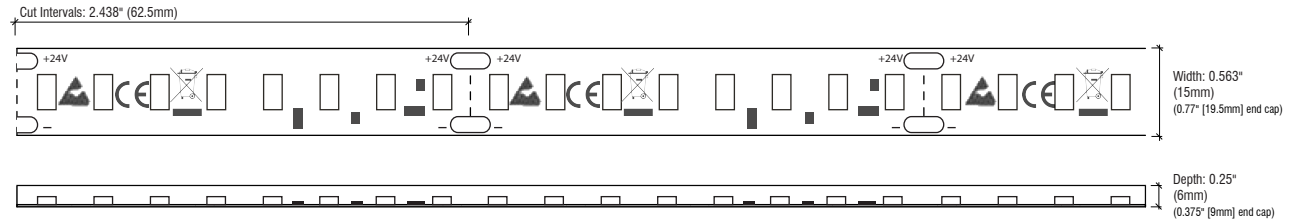

VERTEX™ 1000 (OUTDOOR)

VT-SERIES | RUBBER COATED | LINEAR LED LIGHTING

Fixture Type: _____

Project: _____

Location: _____

MODEL:	VT27K-WR-24V	VT3K-WR-24V	VT35K-WR-24V	VT40K-WR-24V	VT5K-WR-24V
Kelvin	2700K	3000K	3500K	4000K	5000K
Lumens	966 lm/ft	1000 lm/ft	1020 lm/ft	1041 lm/ft	1065 lm/ft
Rating	IP67	IP67	IP67	IP67	IP67

PRODUCT FEATURES

- 1000 lumens per foot
- Dimmable
- 50,000 hour life
- 5-year warranty
- UL-listed for indoor and outdoor use
- 3M™ Industrial adhesive backing
- For use with 24V power supplies

SPECIFICATIONS

Series	VT - Vertex™ 1000 (Outdoor)
Input Voltage	24VDC / Constant Current
Watts per Foot	6.7W/ft @ Maximum Run Length
Beam Spread	120°
Max Run Length	Unlimited, power every 14ft
Production Intervals	2.438" (62.5mm)
End Cap Dimensions	0.77" (19.5mm) x 0.375" (9mm)
Tape Dimensions	0.563" (15mm) x 0.25" (6mm)
CRI	85+
Diode	5630
Dimming Options	PWM, Triac, 0-10V, DMX, Hi-lume
Temp Range	-40°F (-40°C) to 149°F (65°C)