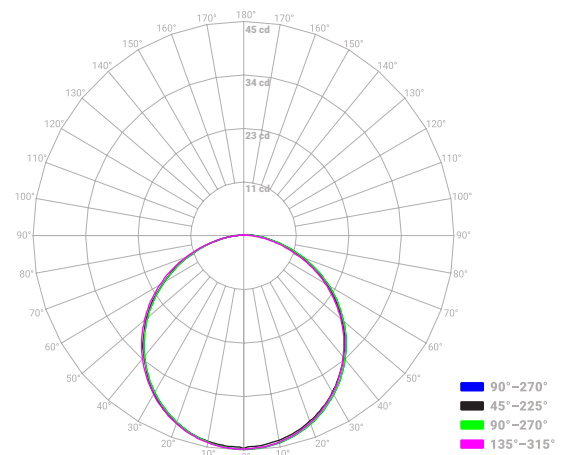

I Photometric Details (3000K)

UNI3-TL 100

Mtg Height	Light Level	Beam Diameter
1.00 ft	45.00 fc	3.11 ft
2.00 ft	11.25 fc	6.22 ft
3.00 ft	5.00 fc	9.32 ft
4.00 ft	2.81 fc	12.43 ft
5.00 ft	1.80 fc	15.54 ft
6.00 ft	1.25 fc	18.65 ft
8.00 ft	0.70 fc	24.86 ft
10.00 ft	0.45 fc	31.08 ft
12.00 ft	0.31 fc	37.29 ft
15.00 ft	0.20 fc	46.62 ft