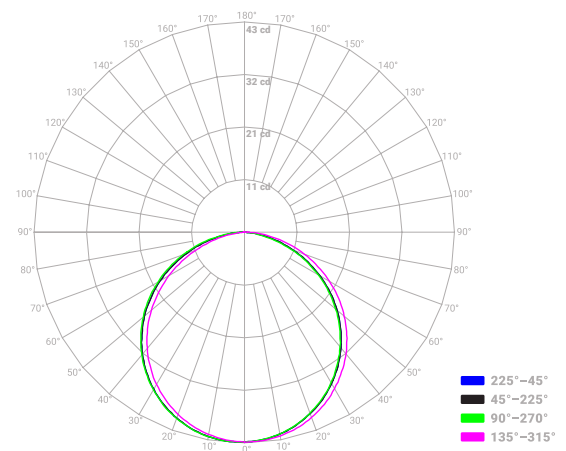

¹Power consumption based on average wattage per foot. Refer to Power Chart on page 3 for details.

I Dimensions

I Power Feed Accessories*

Lead

Unit Number	Length
FML-3C-1	12.00" (305.0mm)
FML-3C-2	24.00" (0.60m)
FML-3C-3	36.00" (0.91m)
FML-3C-6	72.00" (1.82m)
FML-3C-12	144.00" (3.65m)
FML-3C-15	180.00" (4.57m)
FML-3C-20	240.00" (6.09m)

Connector

Unit Number	Length
FMC-3C-1.5I	1.50" (38.0mm)
FMC-3C-3I	3.00" (76.0mm)
FMC-3C-6I	6.00" (152.0mm)
FMC-3C-9I	9.00" (228.0mm)
FMC-3C-1	12.00" (305.0mm)
FMC-3C-2	24.00" (0.60m)

I Power Chart

		UNI3-CT-300	UNI3-CT-600
Watts	1 ft	3.3	6.7
	2 ft	6.6	13.2
	3 ft	9.8	19.4
	4 ft	12.9	25.5
	5 ft	16	31.4
	6 ft	19.1	37.1
	7 ft	22.1	42.5
	8 ft	25	47.8
	9 ft	27.9	52.9
	10 ft	30.7	57.7
	11 ft	33.5	62.4
	12 ft	36.2	66.8
	13 ft	38.8	71.1
	14 ft	41.4	75.1
	15 ft	43.9	79
	16 ft	46.4	82.6
	17 ft	48.8	86
	18 ft	51.2	89.3
	19 ft	53.5	92.3
	20 ft	55.8	-
	21 ft	58	-
	22 ft	60.1	-
	23 ft	62.2	-
	24 ft	64.3	-
	25 ft	66.2	-
	26 ft	68.2	-
	27 ft	70	-
	28 ft	71.8	-
	29 ft	73.6	-
	30 ft	75.3	-
	31 ft	77	-
	32 ft	78.5	-
	33 ft	80.1	-
	34 ft	81.5	-
	35 ft	83	-

I Colorimetric Details (3000K)

I Photometric Details (3000K)

UNI3-WH 300 18K

Mtg Height	Light Level	Beam Diameter
1.00 ft	42.75 fc	3.01 ft
2.00 ft	10.69 fc	6.02 ft
3.00 ft	4.75 fc	9.03 ft
4.00 ft	2.67 fc	12.04 ft
5.00 ft	1.71 fc	15.05 ft
6.00 ft	1.19 fc	18.06 ft
8.00 ft	0.67 fc	24.08 ft
10.00 ft	0.43 fc	30.10 ft
12.00 ft	0.30 fc	36.12 ft
15.00 ft	0.19 fc	45.15 ft

UNI3-WH 300 35K

Mtg Height	Light Level	Beam Diameter
1.00 ft	71.92 fc	3.06 ft
2.00 ft	17.98 fc	6.13 ft
3.00 ft	7.99 fc	9.19 ft
4.00 ft	4.49 fc	12.26 ft
5.00 ft	2.88 fc	15.32 ft
6.00 ft	2.00 fc	18.39 ft
8.00 ft	1.12 fc	24.51 ft
10.00 ft	0.72 fc	30.64 ft
12.00 ft	0.50 fc	36.77 ft
15.00 ft	0.32 fc	45.96 ft