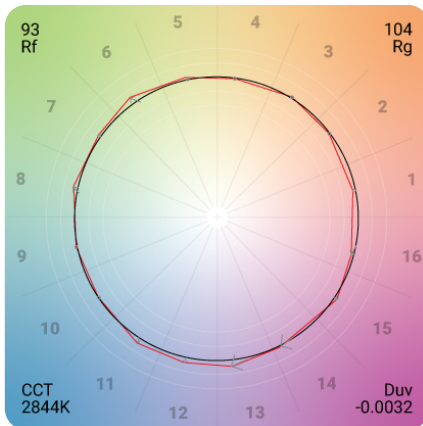

Connector

Unit Number	Length
FMC-3C-1.5I	1.50" (38.0mm)
FMC-3C-3I	3.00" (76.0mm)
FMC-3C-6I	6.00" (152.0mm)
FMC-3C-9I	9.00" (228.0mm)
FMC-3C-1	12.00" (305.0mm)
FMC-3C-2	24.00" (0.60m)

I Power Chart

		UNI3-CT-300	UNI3-CT-600
Watts	1 ft	3.3	6.7
	2 ft	6.6	13.2
	3 ft	9.8	19.4
	4 ft	12.9	25.5
	5 ft	16	31.4
	6 ft	19.1	37.1
	7 ft	22.1	42.5
	8 ft	25	47.8
	9 ft	27.9	52.9
	10 ft	30.7	57.7
	11 ft	33.5	62.4
	12 ft	36.2	66.8
	13 ft	38.8	71.1
	14 ft	41.4	75.1
	15 ft	43.9	79
	16 ft	46.4	82.6
	17 ft	48.8	86
	18 ft	51.2	89.3
	19 ft	53.5	92.3
	20 ft	55.8	-
	21 ft	58	-
	22 ft	60.1	-
	23 ft	62.2	-
	24 ft	64.3	-
	25 ft	66.2	-
	26 ft	68.2	-
	27 ft	70	-
	28 ft	71.8	-
	29 ft	73.6	-
	30 ft	75.3	-
	31 ft	77	-
	32 ft	78.5	-
	33 ft	80.1	-
	34 ft	81.5	-
	35 ft	83	-

I Colorimetric Details (3000K)

I Photometric Details (3000K)

UNI3-WH 300 18K

Mtg Height	Light Level	Beam Diameter
1.00 ft	42.75 fc	3.01 ft
2.00 ft	10.69 fc	6.02 ft
3.00 ft	4.75 fc	9.03 ft
4.00 ft	2.67 fc	12.04 ft
5.00 ft	1.71 fc	15.05 ft
6.00 ft	1.19 fc	18.06 ft
8.00 ft	0.67 fc	24.08 ft
10.00 ft	0.43 fc	30.10 ft
12.00 ft	0.30 fc	36.12 ft
15.00 ft	0.19 fc	45.15 ft