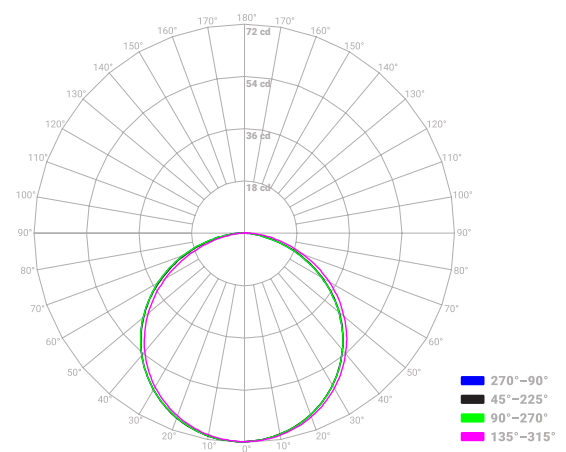

Connector

Unit Number	Length
FMC-3C-1.5I	1.50" (38.0mm)
FMC-3C-3I	3.00" (76.0mm)
FMC-3C-6I	6.00" (152.0mm)
FMC-3C-9I	9.00" (228.0mm)
FMC-3C-1	12.00" (305.0mm)
FMC-3C-2	24.00" (0.60m)

I Power Chart

		UNI3-CT-300	UNI3-CT-600
Watts	1 ft	3.3	6.7
	2 ft	6.6	13.2
	3 ft	9.8	19.4
	4 ft	12.9	25.5
	5 ft	16	31.4
	6 ft	19.1	37.1
	7 ft	22.1	42.5
	8 ft	25	47.8
	9 ft	27.9	52.9
	10 ft	30.7	57.7
	11 ft	33.5	62.4
	12 ft	36.2	66.8
	13 ft	38.8	71.1
	14 ft	41.4	75.1
	15 ft	43.9	79
	16 ft	46.4	82.6
	17 ft	48.8	86
	18 ft	51.2	89.3
	19 ft	53.5	92.3
	20 ft	55.8	-
	21 ft	58	-
	22 ft	60.1	-
	23 ft	62.2	-
	24 ft	64.3	-
	25 ft	66.2	-
	26 ft	68.2	-
	27 ft	70	-
	28 ft	71.8	-
	29 ft	73.6	-
	30 ft	75.3	-
	31 ft	77	-
	32 ft	78.5	-
	33 ft	80.1	-
	34 ft	81.5	-
	35 ft	83	-

I Colorimetric Details (3000K)

I Photometric Details (3000K)

UNI3-WH 300 18K

Mtg Height	Light Level	Beam Diameter
1.00 ft	42.75 fc	3.01 ft
2.00 ft	10.69 fc	6.02 ft
3.00 ft	4.75 fc	9.03 ft
4.00 ft	2.67 fc	12.04 ft
5.00 ft	1.71 fc	15.05 ft
6.00 ft	1.19 fc	18.06 ft
8.00 ft	0.67 fc	24.08 ft
10.00 ft	0.43 fc	30.10 ft
12.00 ft	0.30 fc	36.12 ft
15.00 ft	0.19 fc	45.15 ft

UNI3-WH 300 35K

Mtg Height	Light Level	Beam Diameter
1.00 ft	71.92 fc	3.06 ft
2.00 ft	17.98 fc	6.13 ft
3.00 ft	7.99 fc	9.19 ft
4.00 ft	4.49 fc	12.26 ft
5.00 ft	2.88 fc	15.32 ft
6.00 ft	2.00 fc	18.39 ft
8.00 ft	1.12 fc	24.51 ft
10.00 ft	0.72 fc	30.64 ft
12.00 ft	0.50 fc	36.77 ft
15.00 ft	0.32 fc	45.96 ft

I Photometric Details (3000K)

UNI3-WH 300 Full

Mtg Height	Light Level	Beam Diameter
1.00 ft	113.23 fc	3.04 ft
2.00 ft	28.31 fc	6.09 ft
3.00 ft	12.58 fc	9.13 ft
4.00 ft	7.08 fc	12.18 ft
5.00 ft	4.53 fc	15.22 ft
6.00 ft	3.15 fc	18.26 ft
8.00 ft	1.77 fc	24.35 ft
10.00 ft	1.13 fc	30.44 ft
12.00 ft	0.79 fc	36.53 ft
15.00 ft	0.50 fc	45.66 ft