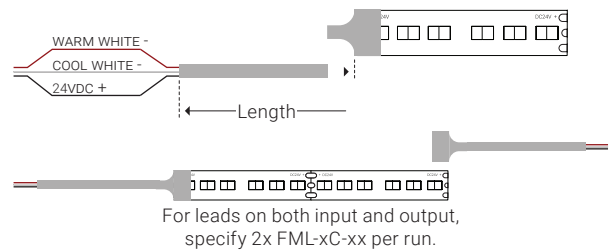

¹Power consumption based on average wattage per foot. Refer to Power Chart on page 3 for details.

I Dimensions

I Power Feed Accessories*

Lead

Unit Number	Length
FML-3C-1	12.00" (305.0mm)
FML-3C-2	24.00" (0.60m)
FML-3C-3	36.00" (0.91m)
FML-3C-6	72.00" (1.82m)
FML-3C-12	144.00" (3.65m)
FML-3C-15	180.00" (4.57m)
FML-3C-20	240.00" (6.09m)

Connector

Unit Number	Length
FMC-3C-1.5I	1.50" (38.0mm)
FMC-3C-3I	3.00" (76.0mm)
FMC-3C-6I	6.00" (152.0mm)
FMC-3C-9I	9.00" (228.0mm)
FMC-3C-1	12.00" (305.0mm)
FMC-3C-2	24.00" (0.60m)

I Power Chart

		UNI3-CT-300	UNI3-CT-600
Watts	1 ft	3.3	6.7
	2 ft	6.6	13.2
	3 ft	9.8	19.4
	4 ft	12.9	25.5
	5 ft	16	31.4
	6 ft	19.1	37.1
	7 ft	22.1	42.5
	8 ft	25	47.8
	9 ft	27.9	52.9
	10 ft	30.7	57.7
	11 ft	33.5	62.4
	12 ft	36.2	66.8
	13 ft	38.8	71.1
	14 ft	41.4	75.1
	15 ft	43.9	79
	16 ft	46.4	82.6
	17 ft	48.8	86
	18 ft	51.2	89.3
	19 ft	53.5	92.3
	20 ft	55.8	-
	21 ft	58	-
	22 ft	60.1	-
	23 ft	62.2	-
	24 ft	64.3	-
	25 ft	66.2	-
	26 ft	68.2	-
	27 ft	70	-
	28 ft	71.8	-
	29 ft	73.6	-
	30 ft	75.3	-
	31 ft	77	-
	32 ft	78.5	-
	33 ft	80.1	-
	34 ft	81.5	-
	35 ft	83	-