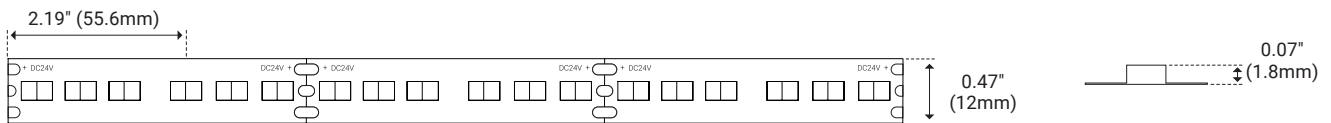

I Series Spec

Series	UNIX-CT
Temp/Colors*	1800K-3500K
Input Voltage	24V DC/Constant Voltage
Beam Spread	120°
CRI	Ra 90+
SDCM	3-Step
Diode	2835
Diode Pitch	216 LED/m
Cut Intervals	2.19" (55.6mm)
Dimensions	0.47" (12.0mm) × 0.07" (1.8mm)
Operating Temp.	-4°F (-20°C) to 140°F (60°C)
Storage Temp.	-4°F (-20°C) to 158°F (70°C)

Example: UNI3-CT-I-300-1835K-24V-NA

* Customizable—Consult Factory

Conforms to ANSI/UL Standard 2108
Certified to CAN/CSA Standard C22.2 NO. 250.0

I Series Data

Output (lm/ft)	UNI3-CT 300	UNI3-CT 600
Lumens (per ft)	328	657
Wattage ¹ (per ft)	2.8	5.8
Efficiency (lm/W)	107	106
Max Run Length (ft)	35	19

¹Power consumption based on average wattage per foot. Refer to Power Chart on page 3 for details.

I Dimensions

I Power Feed Accessories*

Lead

Unit Number	Length
FML-3C-1	12.00" (305.0mm)
FML-3C-2	24.00" (0.60m)
FML-3C-3	36.00" (0.91m)
FML-3C-6	72.00" (1.82m)
FML-3C-12	144.00" (3.65m)
FML-3C-15	180.00" (4.57m)
FML-3C-20	240.00" (6.09m)