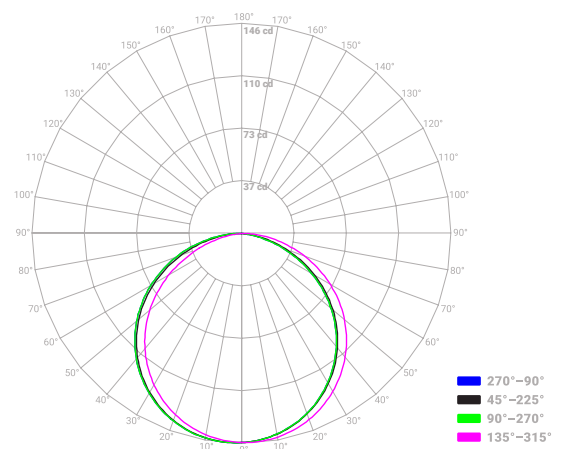

UNI3-WH 600 35K

Mtg Height	Light Level	Beam Diameter
1.00 ft	145.98 fc	3.06 ft
2.00 ft	36.49 fc	6.13 ft
3.00 ft	16.22 fc	9.19 ft
4.00 ft	9.12 fc	12.26 ft
5.00 ft	5.84 fc	15.32 ft
6.00 ft	4.05 fc	18.39 ft
8.00 ft	2.28 fc	24.51 ft
10.00 ft	1.46 fc	30.64 ft
12.00 ft	1.01 fc	36.77 ft
15.00 ft	0.65 fc	45.96 ft