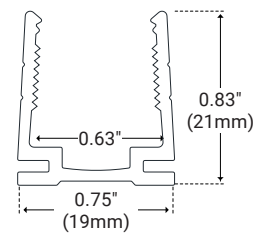

### Aluminum Serrated Channel

Unit Number	SW-K-AL-CH-SR-2M
Material	Aluminum
Length	78.75" (2m)
Width	0.80" (20.2mm)
Height	0.82" (20.8mm)
Internal Width	0.64" (16.3mm)

### Aluminum Serrated Clip

Unit Number	SW-K-CLP-AL-SR
Material	Aluminum
Length	0.79" (20.0mm)
Width	0.80" (20.2mm)
Height	0.82" (20.8mm)
Internal Width	0.64" (16.8mm)

### Aluminum Serrated Flex Channel

Unit Number	SW-K-CH-AL-FLX-1M
Material	Aluminum
Length	39.30" (1m)
Width	0.80" (20.2mm)
Height	0.82" (20.8mm)
Internal Width	0.64" (16.3mm)

### Plastic Mounting Channel

Unit Number	SW-K-CH-PL-2M
Material	Plastic
Length	78.75" (2m)
Width	0.75" (19mm)
Height	0.83" (21mm)
Internal Width	0.63" (16mm)