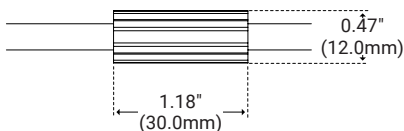

Product Code Builder

Series Data

	White (Specify CCT)	Red	Green	Blue	Amber	TX	CT (22K-57K)
Wavelength (nm)	N/A	620-630	520-530	465-475	585-595	N/A	N/A
Wattage (W/ft)	3.65	2.44	3.65	3.65	2.44	6.71	3.65
Power Feed (ft)	Every 22ft	Every 33ft	Every 22ft	Every 22ft	Every 33ft	Every 16ft	Every 22ft
Production Intervals (in)	2.19"	3.28"	2.19"	2.19"	3.28"	3.28"	3.28"

Ferrule

DryWire ferrule located 4.53" (± 0.39 ") from the cable connector. Protects against damage from water ingress inside cable wire. Please note that any attempt to remove the anti-wicking ferrule will result in the voiding of the warranty.

Feed Locations