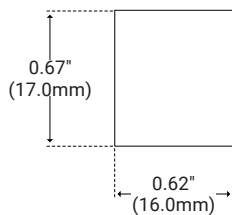

## I Dimensions

## I Specifications

Series	SW3PSF
Temp/Color	White, Red, Green, Blue, Amber, TX, CT (2200K–5700K)
Input Voltage	24V DC
Lumens per Foot	137 (White Light)
Watts per Foot	2.44–6.71 <sup>†</sup>
Beam Spread	160°
CRI	80+
Max Run Length	Unlimited
Dimensions	0.62" (16.0mm) × 0.67" (17.0mm)
Dimming Options	PWM, Triac, 0–10V, DMX, Hi-lume
Operating Temp	-40°F (-40°C) to 140°F (60°C)

### Bottom Feed (IP68)

Unit Number	B
Unit Width	0.78" (19.8mm)
Unit Height	1.69" (42.9mm)

### Side Feed Right/Left (IP68)

Unit Number	SR/SL
Unit Width	0.90" (22.8mm)
Unit Height	1.64" (41.6mm)