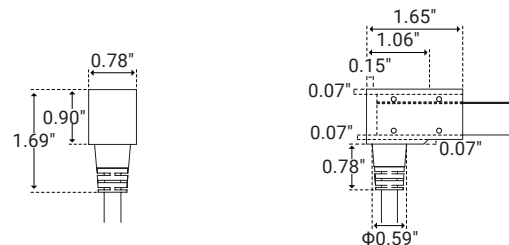

### PF90-24V

Model	PF90-24V
Input Voltage	120V AC, 60Hz
Output Voltage	24V DC/Constant Voltage
Max Wattage	92W
Length	12.19" (310.0mm)
Width	5.88" (150.0mm)
Height	3.94" (100.0mm)

- Power Supply for Plug-in-Pool System
- 24V DC Safety Power Supply
- Maximum Power Consumption 92W
- ON/OFF Switch and Breaker on Front Panel
- For Use with Kelvix Signwave® 3 Pool, Spa & Fountain

### Bottom Feed (IP68)

Unit Number	B
Unit Width	0.78" (19.8mm)
Unit Height	1.69" (42.9mm)

### Side Feed Right/Left (IP68)

Unit Number	SR/SL
Unit Width	0.90" (22.8mm)
Unit Height	1.64" (41.6mm)