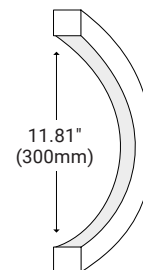

## I Dimensions

## I Specifications

Series	SW3PSF
Temp/Color	White, Red, Green, Blue, Amber, TX, CT (2200K–5700K)
Input Voltage	24V DC
Lumens per Foot	137 (White Light)
Watts per Foot	2.44–6.71 <sup>†</sup>
Beam Spread	160°
CRI	80+
Max Run Length	Unlimited
Dimensions	0.62" (16.0mm) × 0.67" (17.0mm)
Dimming Options	PWM, Triac, 0–10V, DMX, Hi-lume
Operating Temp	-40°F (-40°C) to 140°F (60°C)

## I Bending Options

HORIZONTAL

HORIZONTAL BEND DIAMETER

VERTICAL

VERTICAL BEND DIAMETER

<sup>†</sup> See Series Data for more information

### Side Feed Right/Left (IP68)

Unit Number	SR/SL
Unit Width	0.90" (22.8mm)
Unit Height	1.64" (41.6mm)