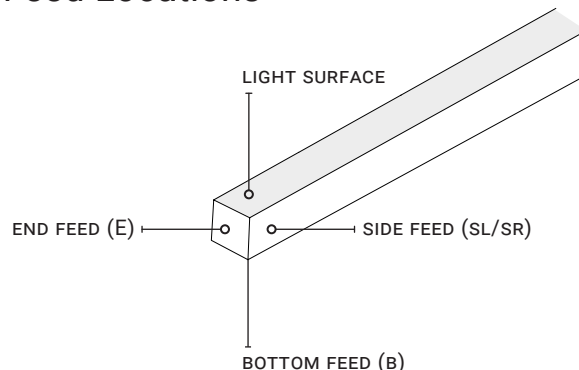

Feed Locations