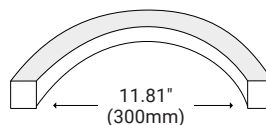

## I Dimensions

## I Specifications

Series	SW3PSF
Temp/Color	White, Red, Green, Blue, Amber, TX, CT (2200K–5700K)
Input Voltage	24V DC
Lumens per Foot	137 (White Light)
Watts per Foot	2.44–6.71 <sup>†</sup>
Beam Spread	160°
CRI	80+
Max Run Length	Unlimited
Dimensions	0.62" (16.0mm) × 0.67" (17.0mm)
Dimming Options	PWM, Triac, 0–10V, DMX, Hi-lume
Operating Temp	-40°F (-40°C) to 140°F (60°C)

## I Bending Options

HORIZONTAL

HORIZONTAL BEND DIAMETER

VERTICAL

VERTICAL BEND DIAMETER

<sup>†</sup> See Series Data for more information

### Side Feed Right/Left (IP68)

Unit Number	SR/SL
Unit Width	0.90" (22.8mm)
Unit Height	1.64" (41.6mm)