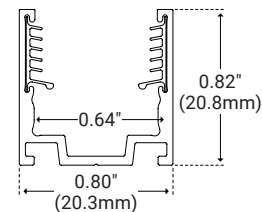

### End Feed (IP68)

Unit Number	E
Unit Width	0.78" (19.8mm)
Unit Height	0.82" (20.8mm)

### Aluminum Serrated Channel

Unit Number	SW-K-AL-CH-SR-2M
Material	Aluminum
Length	78.75" (2m)
Width	0.80" (20.2mm)
Height	0.82" (20.8mm)
Internal Width	0.64" (16.3mm)

### Aluminum Serrated Clip

Unit Number	SW-K-CLP-AL-SR
Material	Aluminum
Length	0.79" (20.0mm)
Width	0.80" (20.2mm)
Height	0.82" (20.8mm)
Internal Width	0.64" (16.8mm)

### Aluminum Serrated Flex Channel

Unit Number	SW-K-CH-AL-FLX-1M
Material	Aluminum
Length	39.30" (1m)
Width	0.80" (20.2mm)
Height	0.82" (20.8mm)
Internal Width	0.64" (16.3mm)