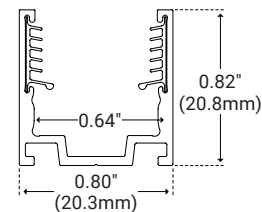

### End Cap (IP68)

Unit Number	EC
Unit Width	0.78" (19.8mm)
Unit Height	0.82" (20.8mm)

### Aluminum Serrated Channel

Unit Number	SW-K-AL-CH-SR-2M
Material	Aluminum
Length	78.75" (2m)
Width	0.80" (20.2mm)
Height	0.82" (20.8mm)
Internal Width	0.64" (16.3mm)

### Aluminum Serrated Clip

Unit Number	SW-K-CLP-AL-SR
Material	Aluminum
Length	0.79" (20.0mm)
Width	0.80" (20.2mm)
Height	0.82" (20.8mm)
Internal Width	0.64" (16.8mm)

### Aluminum Serrated Flex Channel

Unit Number	SW-K-CH-AL-FLX-1M
Material	Aluminum
Length	39.30" (1m)
Width	0.80" (20.2mm)
Height	0.82" (20.8mm)
Internal Width	0.64" (16.3mm)