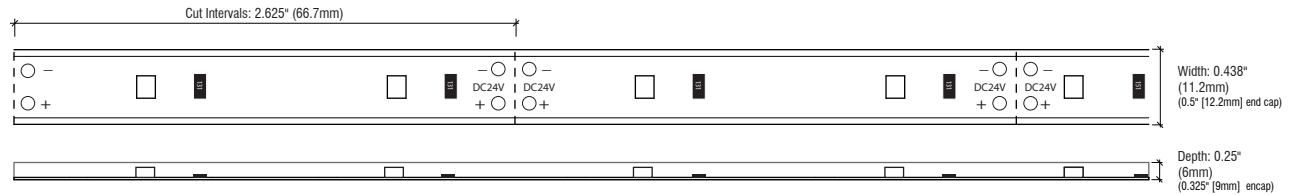

# PERFORMANCE 200 (OUTDOOR)

PL-SERIES | RUBBER COATED | LINEAR LED LIGHTING

Fixture Type: \_\_\_\_\_

Project: \_\_\_\_\_

Location: \_\_\_\_\_

MODEL:	PL27K-WR-24V	PL3K-WR-24V	PL35K-WR-24V	PL40K-WR-24V	PL5K-WR-24V
<b>Kelvin</b>	2700K	3000K	3500K	4000K	5000K
<b>Lumens</b>	148 lm/ft	169 lm/ft	176 lm/ft	184 lm/ft	195 lm/ft
<b>Rating</b>	IP67	IP67	IP67	IP67	IP67

## SPECIFICATIONS

Series	PL - Performance 200 (Outdoor)
Input Voltage	24V DC / Constant Voltage
Watts per Foot	1.9W/ft @ Maximum Run Length
Beam Spread	120°
Max Run Length	Unlimited, power every 30ft
Production Intervals	2.625" (66.7mm)
End Cap Dimensions	0.5" (12.2mm) x 0.325" (9mm)
Tape Dimensions	0.438" (11.2mm) x 0.25" (6mm)
CRI	90+
Diode	Epistar 2835
Dimming Options	PWM, Triac, 0-10V, DMX, Hi-lume
Temp Range	-40°F (-40°C) to 149°F (65°C)

## TOTAL WATTAGE USED AT EACH LENGTH

1ft	2ft	3ft	4ft	5ft	6ft	7ft	8ft	9ft	10ft	11ft	12ft	13ft	14ft	15ft
2.1	5.2	8.2	9.6	12.4	14.4	17.2	18.7	21.6	23	25.8	26.9	29.7	31.5	33.8
16ft	17ft	18ft	19ft	20ft	21ft	22ft	23ft	24ft	25ft	26ft	27ft	28ft	29ft	30ft
35.1	37.1	38	40.7	41.9	43.9	46.6	47.7	49.9	50.7	52.4	54.2	55.6	57.5	57.8