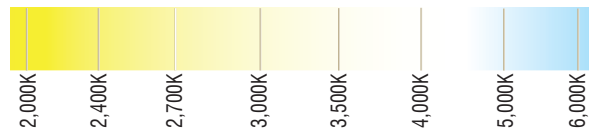

# PERFORMANCE 200 (OUTDOOR)

PL-SERIES | RUBBER COATED | LINEAR LED LIGHTING

Fixture Type: \_\_\_\_\_

Project: \_\_\_\_\_

Location: \_\_\_\_\_

MODEL:	PL27K-WR-24V	PL3K-WR-24V	PL35K-WR-24V	PL40K-WR-24V	PL5K-WR-24V
<b>Kelvin</b>	2700K	3000K	3500K	4000K	5000K
<b>Lumens</b>	148 lm/ft	169 lm/ft	176 lm/ft	184 lm/ft	195 lm/ft
<b>Rating</b>	IP67	IP67	IP67	IP67	IP67

## SPECIFICATIONS

Series	PL - Performance 200 (Outdoor)
Input Voltage	24V DC / Constant Voltage
Watts per Foot	1.9W/ft @ Maximum Run Length
Beam Spread	120°
Max Run Length	Unlimited, power every 30ft
Production Intervals	2.625" (66.7mm)
End Cap Dimensions	0.5" (12.2mm) x 0.325" (9mm)
Tape Dimensions	0.438" (11.2mm) x 0.25" (6mm)
CRI	90+
Diode	Epistar 2835
Dimming Options	PWM, Triac, 0-10V, DMX, Hi-lume
Temp Range	-40°F (-40°C) to 149°F (65°C)

## KELVIN COLOR TEMPERATURE SCALE