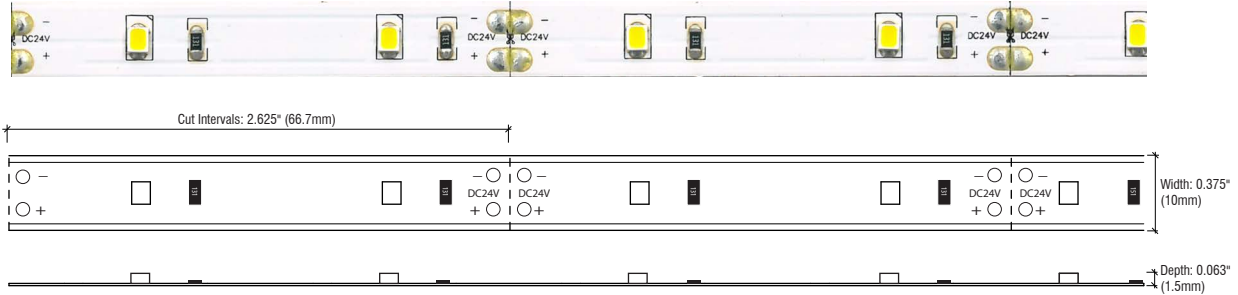

# PERFORMANCE 100 (INDOOR)

PJ-SERIES | LINEAR LED LIGHTING

Fixture Type: \_\_\_\_\_

Project: \_\_\_\_\_

Location: \_\_\_\_\_

MODEL:	PJ24K-24V	PJ27K-24V	PJ3K-24V	PJ35K-24V	PJ40K-24V	PJ5K-24V
<b>Kelvin</b>	2400K	2700K	3000K	3500K	4000K	5000K
<b>Lumens</b>	53 lm/ft	74 lm/ft	85 lm/ft	88 lm/ft	92 lm/ft	98 lm/ft

## SPECIFICATIONS

Series	PJ - Performance 100 (Indoor)
Input Voltage	24V DC / Constant Voltage
Watts per Foot	0.9W/ft @ Maximum Run Length
Beam Spread	120°
Max Run Length	Unlimited, power every 40ft
Cut Intervals	2.625" (66.7mm)
Dimensions	0.375" (10mm) × 0.063" (1.5mm)
CRI	90+
Diode	Epistar 2835
Dimming Options	PWM, Triac, 0-10V, DMX, Hi-lume
Temp Range	-40°F (-40°C) to 149°F (65°C)

## TOTAL WATTAGE USED AT EACH LENGTH

1ft	2ft	3ft	4ft	5ft	6ft	7ft	8ft	9ft	10ft	11ft	12ft	13ft	14ft	15ft
1.1	2.0	3.1	4.0	5.2	6.1	7.2	8.3	9.1	10.3	11.1	12.3	13.3	14.2	15.2
16ft	17ft	18ft	19ft	20ft	21ft	22ft	23ft	24ft	25ft	26ft	27ft	28ft	29ft	30ft
16.0	17.1	17.8	18.9	19.9	20.8	21.7	22.5	23.4	24.3	25.4	26.1	27.0	27.8	28.6
31ft	32ft	33ft	34ft	35ft	36ft	37ft	38ft	39ft	40ft	41ft	42ft	43ft	44ft	45ft
29.6	30.4	31.2	32.0	32.6	33.4	34.2	35.1	35.5	36.6	n/a	n/a	n/a	n/a	n/a