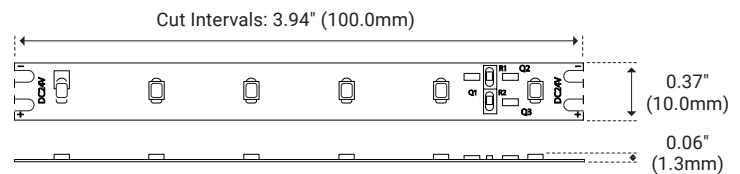

## I Description

Max 100 is an industry first. Powered at a single end, Max 100 is capable of run lengths up to 100 feet. This is a great product for retrofits when power source locations are limited.

## I Series Spec

Series	M
Input Voltage	24V DC
Watts per Foot	0.9W/ft
Beam Spread	120°
Max Run Length	Unlimited, power every 100ft
Cut Intervals	3.94" (100.0mm)
Dimensions	0.37" (10.0mm) × 0.06" (1.3mm)
CRI	90+
Diode	Epistar 3528
Dimming Protocol	PWM, Triac, 0–10V, DMX, Hi-lime
Operating Temp.	-40°F (-40°C) to 149°F (65°C)

## I Dimensions