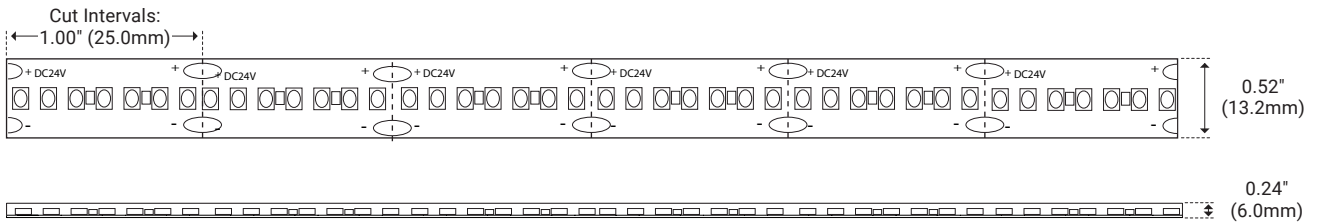

## I Series Spec

Series	DV
Color/Temp	2700K–5000K
Dimming Protocol	PWM, TRIAC, 0-10V, DMX 512
Indoor/Outdoor	Indoor & Outdoor
Input Voltage	24V DC
Watts per Foot	5.3W
Beam Angle	120°
Max Run Length	15ft
CRI	90+
Operating Temp.	-40°F (-40°C) to 149°F (65°C)
Cut Intervals	1.00" (25.0mm)
Tape Width	0.52" (13.2mm)
Tape Height	0.24" (6.0mm)
End Cap Width	0.56" (14.2mm)
End Cap Height	0.32" (9.0mm)
Diode	2016
Field Cuttable	No
IP Rating	IP67

## I Dimensions