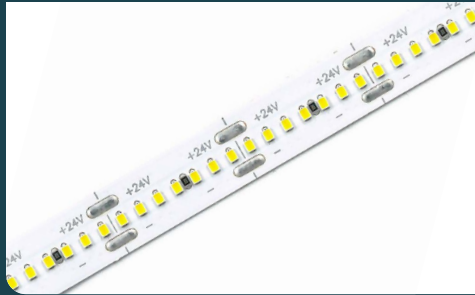

# Direct View 700 (Outdoor)

RUBBER-COATED LINEAR LED

## I Description

Direct View 700 is an amazing advancement in linear LED technology. Even in the smallest micro-channels it delivers smooth, even illumination without diode imaging. At around 700lm/ft, Direct View 700 Series is a fantastic light engine for a variety of aluminum channels, allowing the creation of nearly limitless fixture designs.

## I Series Spec

Series	DV
Color/Temp	2700K–5000K
Dimming Protocol	PWM, TRIAC, 0-10V, DMX 512
Indoor/Outdoor	Indoor & Outdoor
Input Voltage	24V DC
Watts per Foot	5.3W
Beam Angle	120°
Max Run Length	15ft
CRI	90+
Operating Temp.	-40°F (-40°C) to 149°F (65°C)
Cut Intervals	1.00" (25.0mm)
Tape Width	0.52" (13.2mm)
Tape Height	0.24" (6.0mm)
End Cap Width	0.56" (14.2mm)
End Cap Height	0.32" (9.0mm)
Diode	2016
Field Cuttable	No
IP Rating	IP67

## I Power Chart

		DV-700
Watts	1 ft	7.7
	2 ft	15.1
	3 ft	22.3
	4 ft	29.5
	5 ft	35.8
	6 ft	41.9
	7 ft	47.2
	8 ft	52.4
	9 ft	57.8
	10 ft	62.7
	11 ft	66.1
	12 ft	70
	13 ft	73.3
	14 ft	76.7
15 ft	80.1	