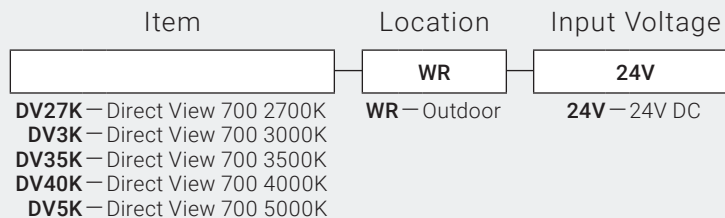

I Product Code Builder

Example: DV27K-WR-24V

Conforms to ANSI/UL Standard 2108
Certified to CAN/CSA Standard C22.2 NO. 250.0