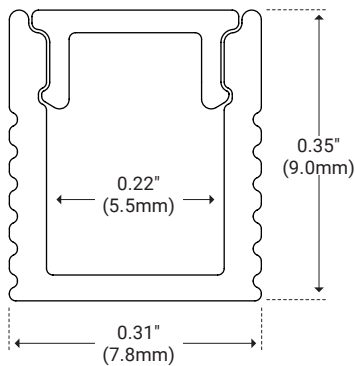

FIXTURE TYPE _____

PROJECT NAME _____

LOCATION _____

CH-073

EXTRUDED ALUMINUM MOUNTING CHANNEL

I Features

- Available in 2 Meter Sections
- Extruded Aluminum Construction
- Anodized Matte Finish
- Consult Factory for Custom Lengths & Finishes

I Specifications

Series	CH-073
Length	78.74" (2M)
Width	0.31" (7.8mm)
Internal Width	0.22" (5.5mm)
Height	0.35" (9.0mm)

I Dimensions

I Options

	Description	Unit Number
	White Lens	WH
	Mounting Clip	CP
	End Caps	EC

I Product Code Builder

Series	Length	Lens	Mounting	End Cap
CH073 CH073 – CH-073	2 2 – 2 Meters	WH WH – White	CP CP – Mounting Clip	EC EC – End Caps (included)

Example: CH073-2-WH-CP-EC