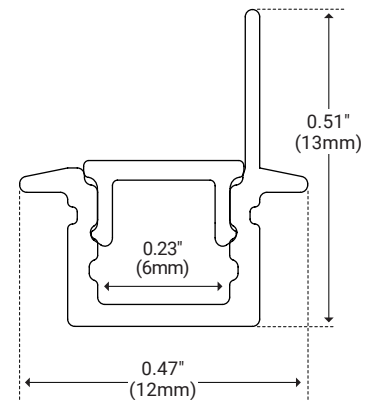

FIXTURE TYPE _____

PROJECT NAME _____

LOCATION _____

CH-0401

THIN LINE

I Description

Add Linear Lighting to the Tightest of Spaces With Our Thin Line Tape and Channel
Store in Temperature-Controlled Environment

I Features

- Available In 78.74" (2m) Sections
- Extruded Aluminum Construction
- Anodized Matte Finish
- Consult Factory for Custom Lengths
- Available in Various Finish Colors

I Dimensions

Length	78.74" (2m)
Width (External)	0.47" (12mm)
Width (Internal)	0.23" (6mm)
Height	0.51" (13mm)

I Ordering Code Builder

Example: CH0401-2-WH-EC

I Lens

White Lens

Unit Number	CH-LNS-AI-WH-2M	Ordering Code WH
Dimension	L 78.74" (2m) W 0.26" (6.6mm)	H 0.12" (3.1mm)
Light transmission	70%	

Black Lens

Unit Number	CH-LNS-AI-BK-2M	Ordering Code BK
Dimension	L 78.74" (2m) W 0.26" (6.6mm)	H 0.12" (3.1mm)
Light transmission	30%	

I End Cap

End Cap Pair

Unit Number	CH-EC-0401	Ordering Code EC
Dimension	L 0.23" (6mm) W 0.47" (11.9mm)	H 0.25" (6.5mm)