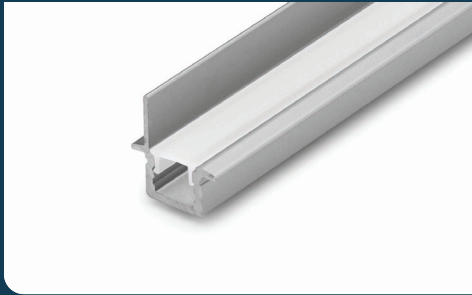

FIXTURE TYPE _____

PROJECT NAME _____

LOCATION _____

CH-0401

THIN LINE

I Description

Add Linear Lighting to the Tightest of Spaces With Our Thin Line Tape and Channel
Store in Temperature-Controlled Environment

I Features

- Available In 78.74" (2m) Sections
- Extruded Aluminum Construction
- Anodized Matte Finish
- Consult Factory for Custom Lengths
- Available in Various Finish Colors

I Dimensions

Length	78.74" (2m)
Width (External)	0.47" (12mm)
Width (Internal)	0.23" (6mm)
Height	0.51" (13mm)