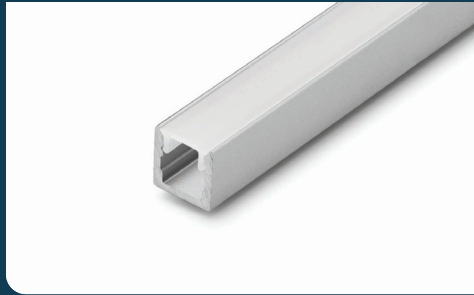

FIXTURE TYPE _____

PROJECT NAME _____

LOCATION _____

CH-0400

THIN LINE

I Description

Add Linear Lighting to the Tightest of Spaces With Our Thin Line Tape and Channel Store in Temperature-Controlled Environment.

I Features

- Available In 78.74" (2m) Sections
- Extruded Aluminum Construction
- Anodized Matte Finish
- Consult Factory for Custom Lengths
- Available in Various Finish Colors

I Dimensions

Length	78.74" (2m)
Width (External)	0.31" (8mm)
Width (Internal)	0.22" (5.6mm)
Height	0.31" (8mm)

CHANNEL + MOUNTING CLIP

I Ordering Code Builder

Example: CH0400-2-WH-MMC-EC

I Lens

White Lens

Unit Number	CH-LNS-AI-WH-2M	Ordering Code WH
Dimension	L 78.74" (2m) W 0.26" (6.6mm)	H 0.12" (3.1mm)
Light transmission	70%	