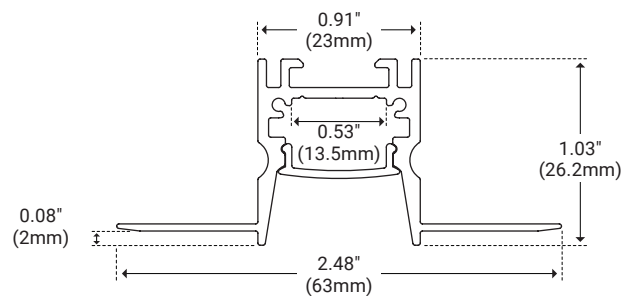

## I Dimensions

Length	78.74" (2m)
Width (External)	2.48" (63mm)
Width (Internal)	0.53" (13.5mm)
Height	1.03" (26.2mm)

### White Lens

Unit Number	CH-LNS-AF-WH-2M	Ordering Code WH
Dimension	L 78.74" (2m)      W 0.66" (16.8mm)	H 0.20" (5.2mm)
Light transmission	58%	

### White Lens Continuous

Unit Number	CH-LNS-AF-WH-CO	Ordering Code WHC
Dimension	L Varies      W 0.66" (16.8mm)	H 0.20" (5.2mm)
Light Transmission	58%	

### End Cap Pair

Unit Number	CH-EC-0005	Ordering Code EC
Dimension	L 0.31" (8mm)      W 0.9" (23mm)	H 1" (26.3mm)