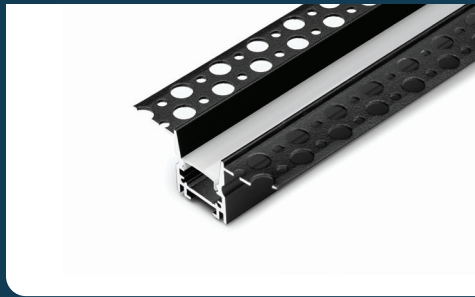

# CH-0005

TRIMLESS & MUD-IN CHANNEL

Create perfectly flush, seamless lines of light without modifying the structure behind the sheet rock.

## I Features

- Available In 78.74" (2m) Sections
- Extruded Aluminum Construction
- Anodized Matte Finish
- Straight and Angled Connectors Available to Create Long, Continuous Runs
- Drywall Mud-in Mounting for a Seamless Recessed Look
- Consult Factory for Custom Lengths and Finishes
- Available In Various Finish Colors

## I Dimensions

Length	78.74" (2m)
Width (External)	2.48" (63mm)
Width (Internal)	0.53" (13.5mm)
Height	1.03" (26.2mm)

### Disposable Cover

Unit Number	CH-LNS-AF-DISP-2M	INCLUDED
Dimension	L 78.74" (2m)      W 0.66" (16.8mm)	H 0.20" (5.2mm)
Description	Used to protect interior LED area during installation.	