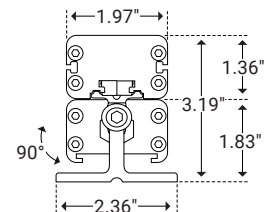

Example: Z7AC-1-15-C-X-30-20-S2-TG-LV

* Customizable—Consult Factory

I Mounting

2" Stand Off

Unit Number	Z-07-S2
Ordering Code	S2
Foot Length	1.18" (30mm)
Foot Width	2.36" (60mm)
Stand Off Height	1.83" (46.4mm)

3" Stand Off

Unit Number	Z-07-S3
Ordering Code	S3
Foot Length	1.18" (30mm)
Foot Width	2.36" (60mm)
Stand Off Height	2.59" (66mm)

Ground Stake

Unit Number	Z-07-GS
Ordering Code	GS
Stake Length	8.23" (209mm)
Stake Width	1.96" (50mm)

L Bracket

Unit Number	Z-07-L3
Ordering Code	L3
Foot Length	1.18" (30mm)
Foot Width	2.36" (59.9mm)
Stand Off Height	2.64" (66.9mm)

I Glare Options

Louver

Unit Number	Z-07-LV
Ordering Code	LV
Louver Width	2.10" (53.3mm)
Louver Height	0.78" (20mm)
Overall Height	1.29" (33mm)

Asymmetric Louver

Unit Number	Z-07-ALV
Ordering Code	ALV
Louver Width	2.10" (53.3mm)
Louver Height	0.78" (20mm)
Overall Height	1.29" (33mm)

I Power & Connectors

Power Lead

Unit Number	Length
Z-7AC-FML-6	6ft
Z-7AC-FML-20	20ft
Z-7AC-FML-50	50ft