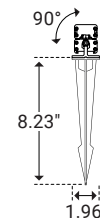

Example: Z7AC-1-15-C-X-30-20-S2-TG-LV

* Customizable—Consult Factory

I Mounting

2" Stand Off

Unit Number	Z-07-S2
Ordering Code	S2
Foot Length	1.18" (30mm)
Foot Width	2.36" (60mm)
Stand Off Height	1.83" (46.4mm)

3" Stand Off

Unit Number	Z-07-S3
Ordering Code	S3
Foot Length	1.18" (30mm)
Foot Width	2.36" (60mm)
Stand Off Height	2.59" (66mm)

Ground Stake

Unit Number	Z-07-GS
Ordering Code	GS
Stake Length	8.23" (209mm)
Stake Width	1.96" (50mm)

L Bracket

Unit Number	Z-07-L3
Ordering Code	L3
Foot Length	1.18" (30mm)
Foot Width	2.36" (59.9mm)
Stand Off Height	2.64" (66.9mm)

I Glare Options

Louver

Unit Number	Z-07-LV
Ordering Code	LV
Louver Width	2.10" (53.3mm)
Louver Height	0.78" (20mm)
Overall Height	1.29" (33mm)

Asymmetric Louver

Unit Number	Z-07-ALV
Ordering Code	ALV
Louver Width	2.10" (53.3mm)
Louver Height	0.78" (20mm)
Overall Height	1.29" (33mm)

I Power & Connectors

Power Lead

Unit Number	Length
Z-7AC-FML-6	6ft
Z-7AC-FML-20	20ft
Z-7AC-FML-50	50ft