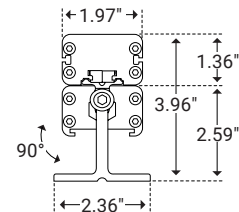

Example: Z7AC-1-15-C-X-30-20-S2-TG-LV

* Customizable—Consult Factory

I Mounting

2" Stand Off

Unit Number	Z-07-S2
Ordering Code	S2
Foot Length	1.18" (30mm)
Foot Width	2.36" (60mm)
Stand Off Height	1.83" (46.4mm)

3" Stand Off

Unit Number	Z-07-S3
Ordering Code	S3
Foot Length	1.18" (30mm)
Foot Width	2.36" (60mm)
Stand Off Height	2.59" (66mm)

Ground Stake

Unit Number	Z-07-GS
Ordering Code	GS
Stake Length	8.23" (209mm)
Stake Width	1.96" (50mm)

L Bracket

Unit Number	Z-07-L3
Ordering Code	L3
Foot Length	1.18" (30mm)
Foot Width	2.36" (59.9mm)
Stand Off Height	2.64" (66.9mm)

I Glare Options

Louver

Unit Number	Z-07-LV
Ordering Code	LV
Louver Width	2.10" (53.3mm)
Louver Height	0.78" (20mm)
Overall Height	1.29" (33mm)

Asymmetric Louver

Unit Number	Z-07-ALV
Ordering Code	ALV
Louver Width	2.10" (53.3mm)
Louver Height	0.78" (20mm)
Overall Height	1.29" (33mm)

I Power & Connectors

Power Lead

Unit Number	Length
Z-7AC-FML-6	6ft
Z-7AC-FML-20	20ft
Z-7AC-FML-50	50ft