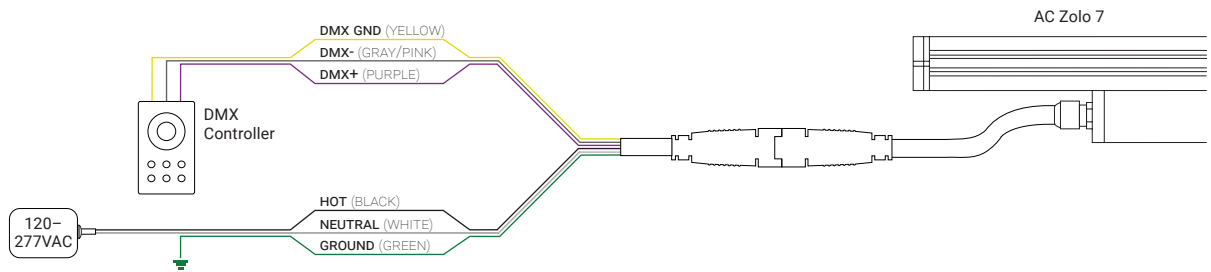

Asymmetric Louver

Unit Number	Z-07-ALV
Ordering Code	ALV
Louver Width	2.10" (53.3mm)
Louver Height	0.78" (20mm)
Overall Height	1.29" (33mm)

I Power & Connectors

Power Lead

Unit Number	Length
Z-7AC-FML-6	6ft
Z-7AC-FML-20	20ft
Z-7AC-FML-50	50ft

Connector

Unit Number	Length
Z-7AC-FMC-1	1ft
Z-7AC-FMC-2	2ft
Z-7AC-FMC-6	6ft

T-Connector

Unit Number
Z-7AC-TCONNECTOR

End Cap

Unit Number
Z-7AC-END-DMX

| Wiring Options

DMX

| Daisy Chain

Multiple Fixtures

Multiple Power Sources