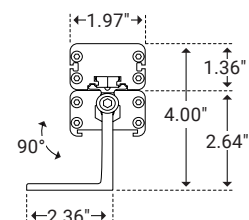

Dimensions

Length	Variable (see below)
Width	1.97" (50mm)
Height	2.70" (69.3mm)

Features

- High Purity Tempered Glass
- Extruded Aluminum Alloy Housing
- Available in Titanium Gray, Black, or White Finish*
- Daisy Chain Multiple Fixtures
- IP66 Outdoor Rated
- Louver Options Available

3" Stand Off

Unit Number	Z-07-S3
Ordering Code	S3
Foot Length	1.18" (30mm)
Foot Width	2.36" (60mm)
Stand Off Height	2.59" (66mm)

Ground Stake

Unit Number	Z-07-GS
Ordering Code	GS
Stake Length	8.23" (209mm)
Stake Width	1.96" (50mm)

L Bracket

Unit Number	Z-07-L3
Ordering Code	L3
Foot Length	1.18" (30mm)
Foot Width	2.36" (59.9mm)
Stand Off Height	2.64" (66.9mm)

I Glare Options

Louver

Unit Number	Z-07-LV
Ordering Code	LV
Louver Width	2.10" (53.3mm)
Louver Height	0.78" (20mm)
Overall Height	1.29" (33mm)

Asymmetric Louver

Unit Number	Z-07-ALV
Ordering Code	ALV
Louver Width	2.10" (53.3mm)
Louver Height	0.78" (20mm)
Overall Height	1.29" (33mm)

I Power & Connectors

Power Lead

Unit Number	Length
Z-7AC-FML-6	6ft
Z-7AC-FML-20	20ft
Z-7AC-FML-50	50ft