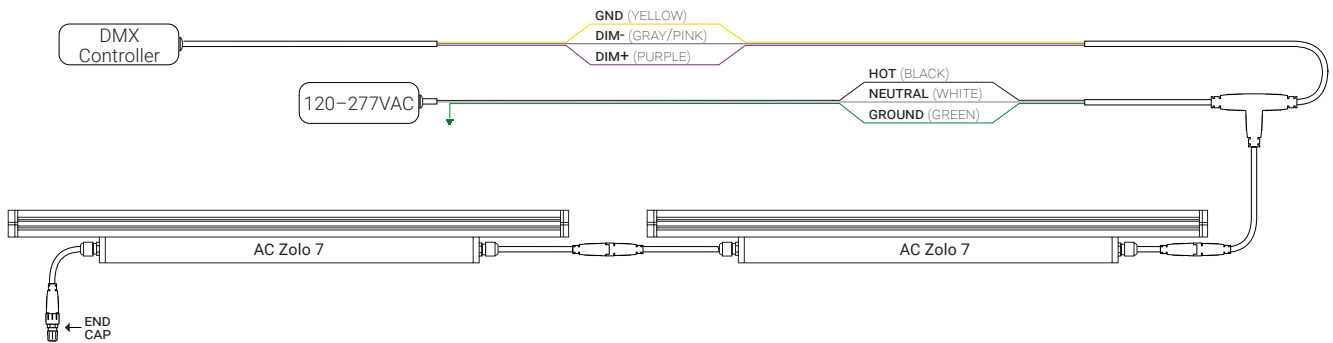

Asymmetric Louver

Unit Number	Z-07-ALV
Ordering Code	ALV
Louver Width	2.10" (53.3mm)
Louver Height	0.78" (20mm)
Overall Height	1.29" (33mm)

I Power & Connectors

Power Lead

Unit Number	Length
Z-7AC-FML-6	6ft
Z-7AC-FML-20	20ft
Z-7AC-FML-50	50ft

Connector

Unit Number	Length
Z-7AC-FMC-1	1ft
Z-7AC-FMC-2	2ft
Z-7AC-FMC-6	6ft

T-Connector

Unit Number
Z-7AC-TCONNECTOR

End Cap

Unit Number
Z-7AC-END-DMX

| Wiring Options

DMX

| Daisy Chain

Multiple Fixtures

Multiple Power Sources