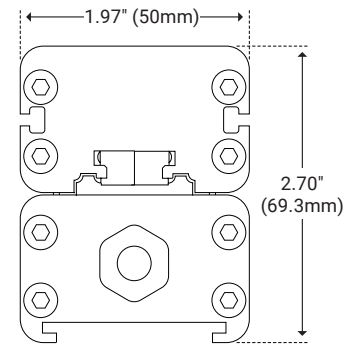

Dimensions

Length	Variable (see below)
Width	1.97" (50mm)
Height	2.70" (69.3mm)

Features

- High Purity Tempered Glass
- Extruded Aluminum Alloy Housing
- Available in Titanium Gray, Black, or White Finish*
- Daisy Chain Multiple Fixtures
- IP66 Outdoor Rated
- Louver Options Available

* Customizable—Consult Factory

I Ordering Code Builder

Item	Length	Power	Fixture Type	Dimming
Z7AC Z7AC—AC Zolo 7	1 —16.15" (410mm) 2 —23.81" (605mm) 3 —35.43" (900mm) 4 —46.85" (1190mm)	15 —15W/ft	C —Combined	X —DMX
Color*	Beam Angle	Mounting	Finish*	Option
30 30—3000K	20 —20° 25 —25° 35 —35° 50 —50°	S2 —2" Stand Off S3 —3" Stand Off GS —Ground Stake L3 —L Bracket	TG —Titanium Gray BK —Black WH —White	NA —None LV —Louver ALV —Asymmetric Louver

Example: Z7AC-1-15-C-X-30-20-S2-TG-LV

* Customizable—Consult Factory

I Mounting

2" Stand Off

Unit Number	Z-07-S2
Ordering Code	S2
Foot Length	1.18" (30mm)
Foot Width	2.36" (60mm)
Stand Off Height	1.83" (46.4mm)

Asymmetric Louver

Unit Number	Z-07-ALV
Ordering Code	ALV
Louver Width	2.10" (53.3mm)
Louver Height	0.78" (20mm)
Overall Height	1.29" (33mm)

I Power & Connectors

Power Lead

Unit Number	Length
Z-7AC-FML-6	6ft
Z-7AC-FML-20	20ft
Z-7AC-FML-50	50ft