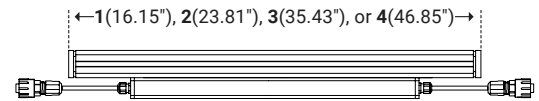

Dimensions

Length	Variable (see below)
Width	1.97" (50mm)
Height	2.70" (69.3mm)

Features

- High Purity Tempered Glass
- Extruded Aluminum Alloy Housing
- Available in Titanium Gray, Black, or White Finish*
- Daisy Chain Multiple Fixtures
- IP66 Outdoor Rated
- Louver Options Available

Specifications

Input Voltage	120-277VAC
Color Option	RGB + 3000K
Watts per Foot	15W/ft
Lumen per Watt	40 lm/W
Lumen per Foot	600 lm/ft
Beam Spread	20°, 25°, 35°, 50°
Max Run Length	50ft at 120V AC 80ft at 277V AC
CRI	80*
Dimming Options	DMX
Operating Temp. Range	-40°F (-40°C) to 140°F (60°C)
Storage Temp.	-22°F (-30°C) to 140°F (60°C)

* Customizable—Consult Factory

I Ordering Code Builder

Item	Length	Power	Fixture Type	Dimming
Z7AC Z7AC—AC Zolo 7	1 —16.15" (410mm) 2 —23.81" (605mm) 3 —35.43" (900mm) 4 —46.85" (1190mm)	15 —15W/ft	C —Combined	X —DMX
Color*	Beam Angle	Mounting	Finish*	Option
30 30—3000K	20 —20° 25 —25° 35 —35° 50 —50°	S2 —2" Stand Off S3 —3" Stand Off GS —Ground Stake L3 —L Bracket	TG —Titanium Gray BK —Black WH —White	NA —None LV —Louver ALV —Asymmetric Louver

Asymmetric Louver

Unit Number	Z-07-ALV
Ordering Code	ALV
Louver Width	2.10" (53.3mm)
Louver Height	0.78" (20mm)
Overall Height	1.29" (33mm)

I Power & Connectors

Power Lead

Unit Number	Length
Z-7AC-FML-6	6ft
Z-7AC-FML-20	20ft
Z-7AC-FML-50	50ft