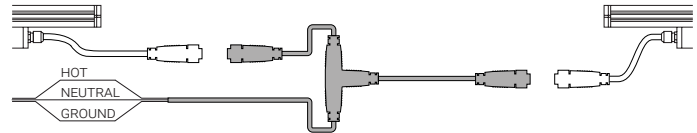

Asymmetric Louver

Unit Number	Z-07-ALV
Ordering Code	ALV
Louver Width	2.10" (53.3mm)
Louver Height	0.78" (20mm)
Overall Height	1.29" (33mm)

I Power & Connectors

Power Lead

Unit Number	Length
Z-7AC-FML-6	6ft
Z-7AC-FML-20	20ft
Z-7AC-FML-50	50ft

Connector

Unit Number	Length
Z-7AC-FMC-1	1ft
Z-7AC-FMC-2	2ft
Z-7AC-FMC-6	6ft

T-Connector

Unit Number
Z-7AC-TCONNECTOR

End Cap

Unit Number
Z-7AC-END-DMX

| Wiring Options

DMX

| Daisy Chain

Multiple Fixtures

Multiple Power Sources