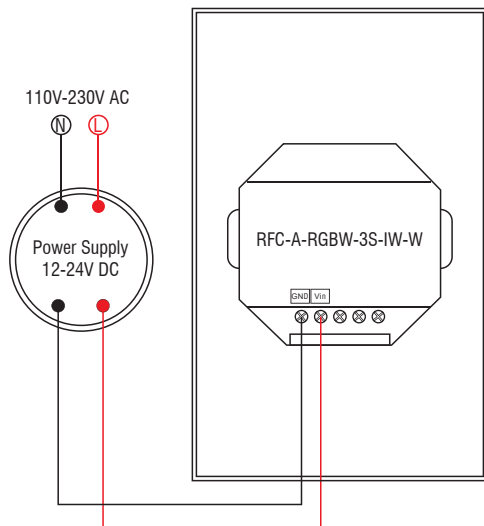

RFC-A-RGBW-3S-IW-W

3-SCENE | RGBW | IN-WALL CONTROL STATION

Fixture Type: _____

Project: _____

Location: _____

PRODUCT FEATURES

- Controls one zone and saves up to three scenes
- Compatible with standard 1-gang electrical box
- Compatible with RFR-A series receivers
- Individual control of R, G, B, & W channels
- Can control multiple RF receivers
- Sensitive glass touch panel
- Ten preset modes

WIRING DIAGRAM

SPECIFICATIONS

Model	RFC-A-RGBW-3S-IW-W
Device Color	White
Voltage	12-24V DC
RF Wireless Control	Yes
Operation Frequency	434MHz/868MHz
RF Range	Up to 50ft
Dimensions L*W*D	4-3/4" x 2-15/16" x 1-1/8"
IP Rating	IP20
Temp Range	-4°F to 122°F
Color Touch Wheel	Yes
Dim Range	1% to 100%