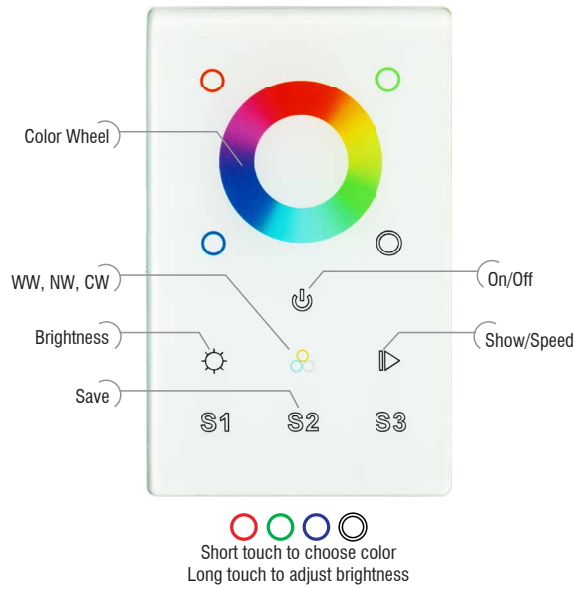

RFC-A-RGBW-3S-IW-W

3-SCENE | RGBW | IN-WALL CONTROL STATION

Fixture Type: _____

Project: _____

Location: _____

PRODUCT FEATURES

- Controls one zone and saves up to three scenes
- Compatible with standard 1-gang electrical box
- Compatible with RFR-A series receivers
- Individual control of R, G, B, & W channels
- Can control multiple RF receivers
- Sensitive glass touch panel
- Ten preset modes

WIRING DIAGRAM

SPECIFICATIONS

Model	RFC-A-RGBW-3S-IW-W
Device Color	White
Voltage	12-24V DC
RF Wireless Control	Yes
Operation Frequency	434MHz/868MHz
RF Range	Up to 50ft
Dimensions L*W*D	4-3/4" x 2-15/16" x 1-1/8"
IP Rating	IP20
Temp Range	-4°F to 122°F
Color Touch Wheel	Yes
Dim Range	1% to 100%