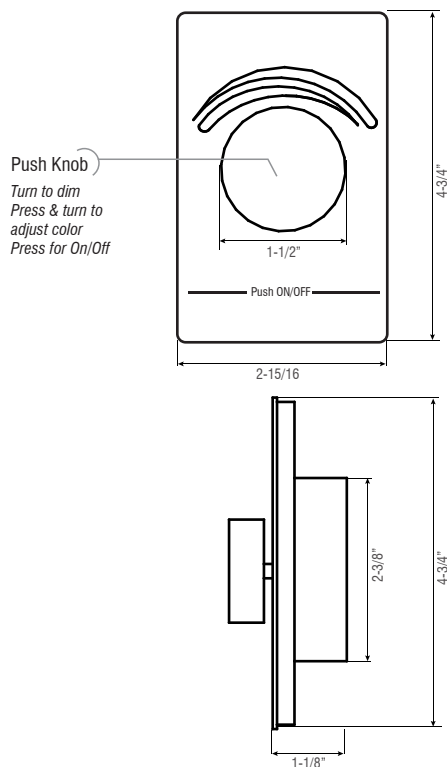

# RFC-A-CCT-1Z-IW-BT-W

1-ZONE | CCT | IN-WALL CONTROL STATION

Fixture Type: \_\_\_\_\_

Project: \_\_\_\_\_

Location: \_\_\_\_\_

## OPERATION & DIMENSIONS

## SPECIFICATIONS

Model	RFC-A-CCT-1Z-IW-BT-W
Device Color	White
Voltage	3V DC
Battery Compartment	1 x CR2025 battery (included)
RF Wireless Control	Yes
Operation Frequency	434MHz/868MHz
RF Range	Up to 50ft
Dimensions L*W*D	4-3/4" x 2-15/16" x 1-1/8"
IP Rating	IP20
Temp Range	-4°F to 122°F
Rotary Knob	Yes, 1-1/2" diameter
Dim Range	1% to 100%