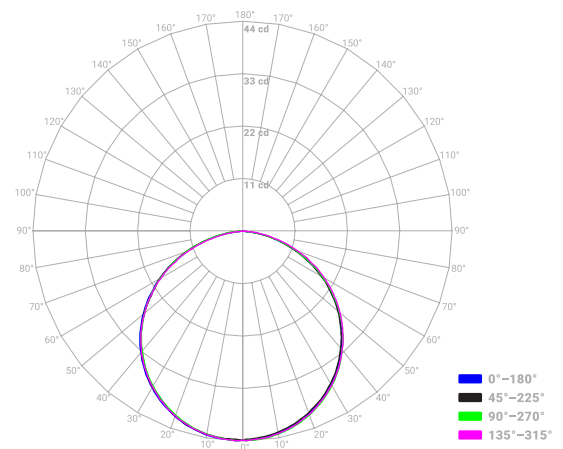

I Photometric Details (3000K)

UNI3-WH 100

Mtg Height	Light Level	Beam Diameter
1.00 ft	43.50 fc	3.10 ft
2.00 ft	10.87 fc	6.20 ft
3.00 ft	4.83 fc	9.30 ft
4.00 ft	2.72 fc	12.40 ft
5.00 ft	1.74 fc	15.50 ft
6.00 ft	1.21 fc	18.60 ft
8.00 ft	0.68 fc	24.80 ft
10.00 ft	0.43 fc	31.00 ft
12.00 ft	0.30 fc	37.20 ft
15.00 ft	0.19 fc	46.50 ft