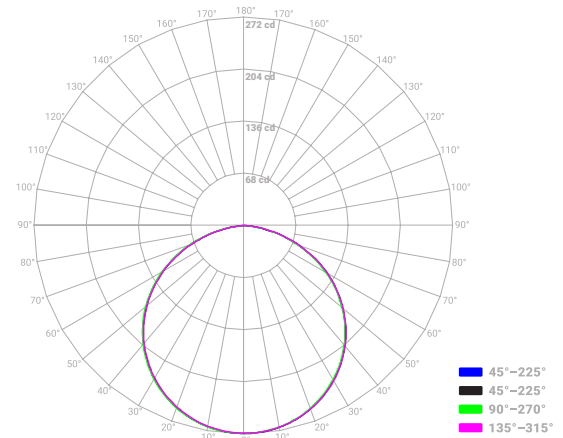

I Photometric Details (3000K)

UNI3-WH 750

Mtg Height	Light Level	Beam Diameter
1.00 ft	272.15 fc	3.13 ft
2.00 ft	68.04 fc	6.25 ft
3.00 ft	30.24 fc	9.38 ft
4.00 ft	17.01 fc	12.50 ft
5.00 ft	10.89 fc	15.63 ft
6.00 ft	7.56 fc	18.75 ft
8.00 ft	4.25 fc	25.01 ft
10.00 ft	2.72 fc	31.26 ft
12.00 ft	1.89 fc	37.51 ft
15.00 ft	1.21 fc	46.89 ft