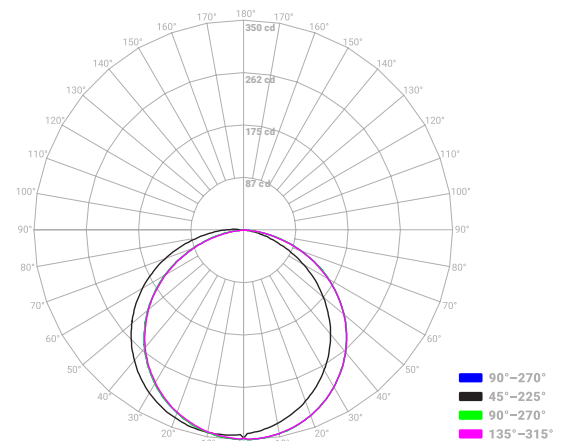

UNI3-WH 1000

Mtg Height	Light Level	Beam Diameter
1.00 ft	346.96 fc	3.11 ft
2.00 ft	86.74 fc	6.23 ft
3.00 ft	38.55 fc	9.34 ft
4.00 ft	21.68 fc	12.45 ft
5.00 ft	13.88 fc	15.57 ft
6.00 ft	9.64 fc	18.68 ft
8.00 ft	5.42 fc	24.91 ft
10.00 ft	3.47 fc	31.13 ft
12.00 ft	2.41 fc	37.36 ft
15.00 ft	1.54 fc	46.70 ft