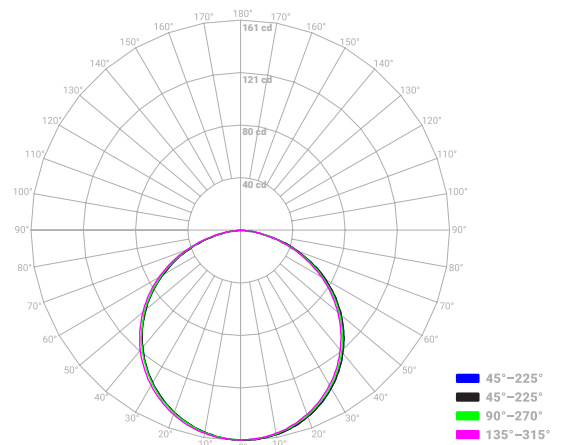

UNI3-WH 400

Mtg Height	Light Level	Beam Diameter
1.00 ft	160.72 fc	3.10 ft
2.00 ft	40.18 fc	6.20 ft
3.00 ft	17.86 fc	9.29 ft
4.00 ft	10.05 fc	12.39 ft
5.00 ft	6.43 fc	15.59 ft
6.00 ft	4.46 fc	18.59 ft
8.00 ft	2.51 fc	24.78 ft
10.00 ft	1.61 fc	31.98 ft
12.00 ft	1.12 fc	37.17 ft
15.00 ft	0.71 fc	46.47 ft