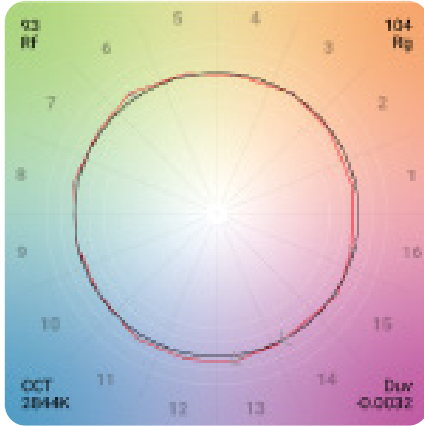

## I Power Chart

		UNI3-DW 100	UNI3-DW 300	UNI3-DW 600
Watts	1 ft	1.6	3.7	6.6
	2 ft	3.2	7.4	13
	3 ft	4.6	11	19.3
	4 ft	6.1	14.5	25.3
	5 ft	7.8	17.9	31.1
	6 ft	9.3	21.3	36.7
	7 ft	10.8	24.6	42.1
	8 ft	12.3	27.9	47.3
	9 ft	13.8	31	52.4
	10 ft	15.2	34.1	57.2
	11 ft	16.6	37.1	61.8
	12 ft	18.1	40.1	66.2
	13 ft	19.5	42.9	70.4
	14 ft	20.9	45.7	74.4
	15 ft	22.3	48.5	78.2
	16 ft	23.7	51.1	81.8
	17 ft	25	53.7	85.3
	18 ft	26.3	56.2	88.5
	19 ft	27.6	58.7	91.5
	20 ft	29	61.1	94.3
	21 ft	30.3	63.4	-
	22 ft	31.5	65.6	-
	23 ft	32.8	67.8	-
	24 ft	34	69.8	-
	25 ft	35.3	71.9	-
	26 ft	36.5	73.8	-
	27 ft	37.7	75.7	-
	28 ft	38.8	77.5	-
	29 ft	40	79.2	-
	30 ft	41.2	80.9	-
	31 ft	42.3	-	-
	32 ft	43.4	-	-
	33 ft	44.5	-	-
	34 ft	45.6	-	-
	35 ft	46.7	-	-
	36 ft	47.7	-	-
	37 ft	48.8	-	-
	38 ft	49.8	-	-
	39 ft	50.8	-	-
	40 ft	51.8	-	-
	41 ft	52.8	-	-
	42 ft	53.8	-	-
	43 ft	54.7	-	-
	44 ft	55.7	-	-
	45 ft	56.6	-	-
	46 ft	57.5	-	-
	47 ft	58.4	-	-

## I Colorimetric Details (3000K)