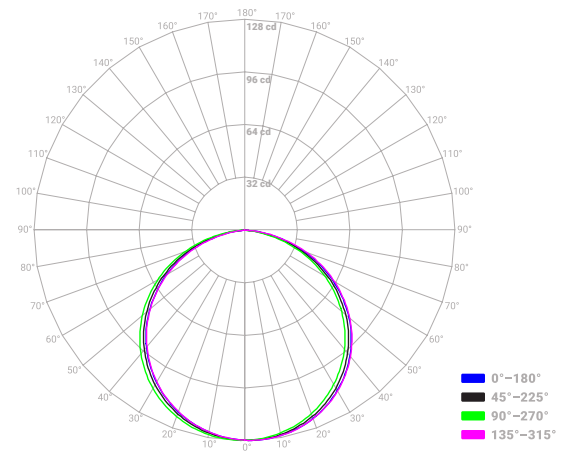

I Photometric Details (3000K)

UNI3-DW 300

Mtg Height	Light Level	Beam Diameter
1.00 ft	127.55 fc	3.18 ft
2.00 ft	31.89 fc	6.37 ft
3.00 ft	14.17 fc	9.55 ft
4.00 ft	7.97 fc	12.74 ft
5.00 ft	5.10 fc	15.92 ft
6.00 ft	3.54 fc	19.11 ft
8.00 ft	1.99 fc	25.48 ft
10.00 ft	1.28 fc	31.85 ft
12.00 ft	0.89 fc	38.22 ft
15.00 ft	0.57 fc	47.77 ft