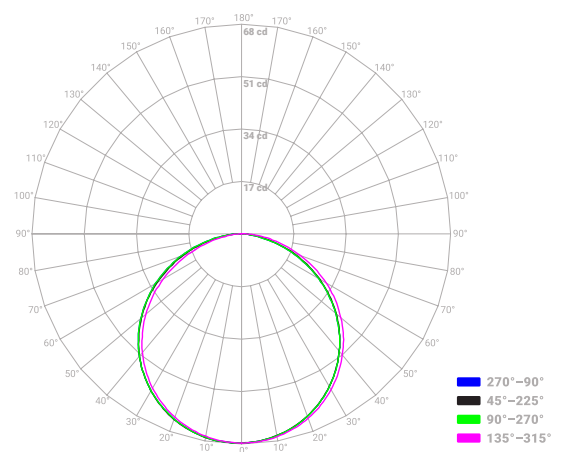

UNI3-WH 300 35K

Mtg Height	Light Level	Beam Diameter
1.00 ft	68.32 fc	3.06 ft
2.00 ft	17.08 fc	6.13 ft
3.00 ft	7.59 fc	9.19 ft
4.00 ft	4.27 fc	12.26 ft
5.00 ft	2.73 fc	15.32 ft
6.00 ft	1.90 fc	18.39 ft
8.00 ft	1.07 fc	24.51 ft
10.00 ft	0.68 fc	30.64 ft
12.00 ft	0.47 fc	36.77 ft
15.00 ft	0.30 fc	45.96 ft