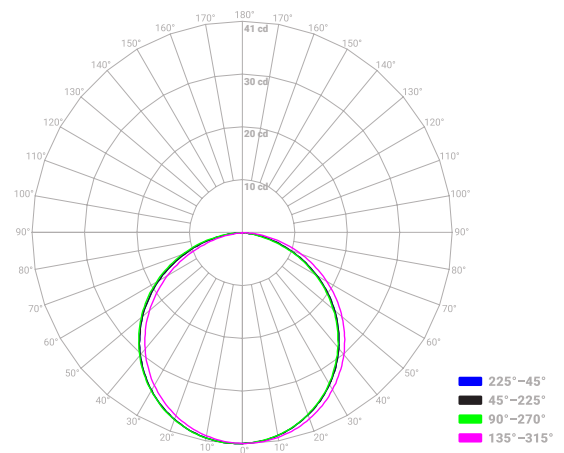

I Photometric Details (3000K)

UNI3-WH 300 18K

Mtg Height	Light Level	Beam Diameter
1.00 ft	40.61 fc	3.01 ft
2.00 ft	10.15 fc	6.02 ft
3.00 ft	4.51 fc	9.03 ft
4.00 ft	2.54 fc	12.04 ft
5.00 ft	1.62 fc	15.05 ft
6.00 ft	1.13 fc	18.06 ft
8.00 ft	0.63 fc	24.08 ft
10.00 ft	0.41 fc	30.10 ft
12.00 ft	0.28 fc	36.12 ft
15.00 ft	0.18 fc	45.15 ft