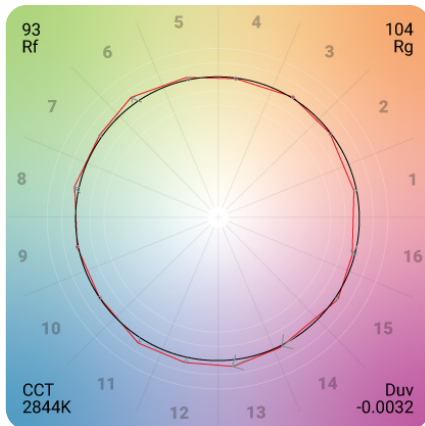

## I Power Chart

		UNI3-CT-300	UNI3-CT-600
Watts	1 ft	3.3	6.7
	2 ft	6.6	13.2
	3 ft	9.8	19.4
	4 ft	12.9	25.5
	5 ft	16	31.4
	6 ft	19.1	37.1
	7 ft	22.1	42.5
	8 ft	25	47.8
	9 ft	27.9	52.9
	10 ft	30.7	57.7
	11 ft	33.5	62.4
	12 ft	36.2	66.8
	13 ft	38.8	71.1
	14 ft	41.4	75.1
	15 ft	43.9	79
	16 ft	46.4	82.6
	17 ft	48.8	86
	18 ft	51.2	89.3
	19 ft	53.5	92.3
	20 ft	55.8	-
	21 ft	58	-
	22 ft	60.1	-
	23 ft	62.2	-
	24 ft	64.3	-
	25 ft	66.2	-
	26 ft	68.2	-
	27 ft	70	-
	28 ft	71.8	-
	29 ft	73.6	-
	30 ft	75.3	-
	31 ft	77	-
	32 ft	78.5	-
	33 ft	80.1	-
	34 ft	81.5	-
	35 ft	83	-

## I Colorimetric Details (3000K)