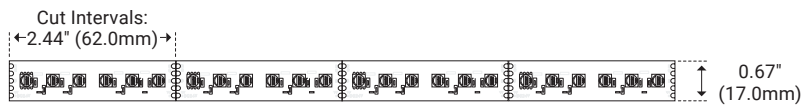

I Dimensions

RGBW-1 Top View