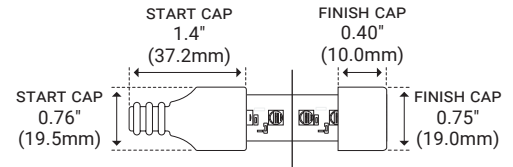

## I Series Spec

Series	RGBW
Color/Temp	3000K
Dimming Protocol	RF, Bluetooth, DMX 512
Indoor/Outdoor	Indoor & Outdoor
Input Voltage	24V DC
Beam Angle	120°
CRI	90+
Operating Temp.	-40°F (-40°C) to 149°F (65°C)
Height	0.24" (6.0mm)
Diode	5050
Field Cuttable	No
Jacket Material	Silicone

## I Series Data

	RGBW-1	RGBW-2	RGBW-3
Wattage (per ft)	7.7	3.8	1.9
Max Run Length (ft)	12.5	25	50
Lumens (per ft)	426	340	250
Lumens (per watt)	56	89	131
Cut Intervals (in)	2.44	3.94	3.94
Cut Intervals (mm)	62.0	100.0	100.0
Tape Width (in)	0.67	0.55	0.55
Tape Width (mm)	17.0	14.0	14.0

## I Dimensions

RGBW-1 Top View

RGBW-1 Side View

RGBW-2 & RGBW-3 Top View

RGBW-2 & RGBW-3 Side View