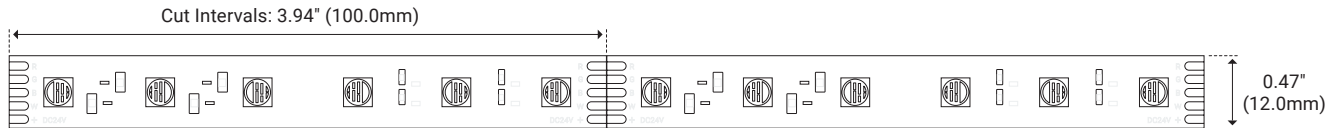

RGBW-2 & RGBW-3