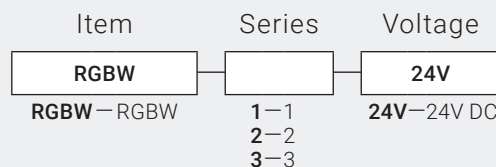

I Product Code Builder

Example: RGBW-1-24V

Conforms to ANSI/UL Standard 2108
Certified to CAN/CSA Standard C22.2 NO. 250.0