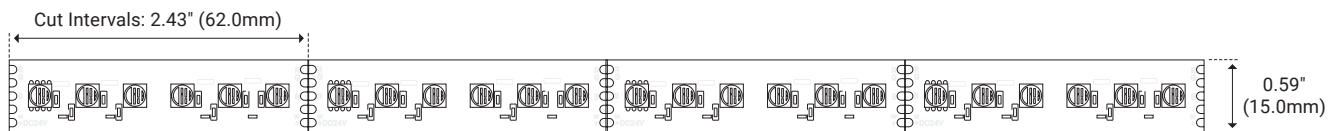

I Series Data

	RGBW-1	RGBW-2	RGBW-3
Wattage (per ft)	7.7	3.8	1.9
Max Run Length (ft)	12.5	25	50
Lumens (per ft)	425	340	250
Lumens (per watt)	55	89	131
Cut Intervals (in)	2.44	3.94	3.94
Cut Intervals (mm)	62.0	100.0	100.0
Tape Width (in)	0.59	0.47	0.47
Tape Width (mm)	15.0	12.0	12.0

I Dimensions

RGBW-1