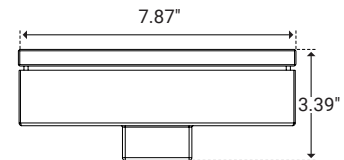

## I Dimensions

### 4×4 Light Source

Model Number	PVX-S-4x4
Length	3.94" (100.0mm)
Width	3.94" (100.0mm)
Height	3.11" (79.0mm)

### 4×8 Light Source

Model Number	PVX-S-4x8
Length	7.87" (200.0mm)
Width	3.94" (100.0mm)
Height	3.39" (86.0mm)

### 6×6 Light Source

Model Number	PVX-S-6x6
Length	5.91" (150.0mm)
Width	5.91" (150.0mm)
Height	3.39" (86.0mm)