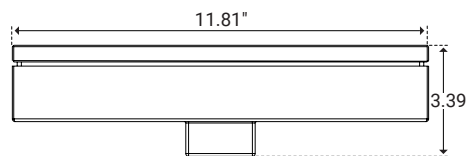

12×12 Light Source

Model Number	PVX-S-12x12
Length	11.81" (300.0mm)
Width	11.81" (300.0mm)
Height	3.39" (86.0mm)