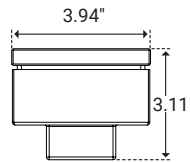

## I Product Code Builder (Light Source)

Item	Shape	Dimensions*	Color/Temp*
<b>PVX</b>	<b>S</b>		
PVX—Pavex	S—Square/Rectangle	<b>4×4</b> —4" × 4" <b>4×8</b> —4" × 8" <b>6×6</b> —6" × 6" <b>8×8</b> —8" × 8" <b>12×12</b> —12" × 12"	<b>27</b> —2700K <b>30</b> —3000K <b>35</b> —3500K <b>40</b> —4000K <b>RD</b> —Red <b>GR</b> —Green <b>BL</b> —Blue
Control	Install	Housing	Input Voltage
<b>ST</b>	<b>P</b>	<b>SS</b>	<b>24V</b>
ST—Pulse Width Modulation	P—Paver	SS - Stainless Steel	24V—24V

## I Dimensions

### 4×4 Light Source

Model Number	PVX-S-4x4
Length	3.94" (100.0mm)
Width	3.94" (100.0mm)
Height	3.11" (79.0mm)

### 6×6 Light Source

Model Number	PVX-S-6x6
Length	5.91" (150.0mm)
Width	5.91" (150.0mm)
Height	3.39" (86.0mm)