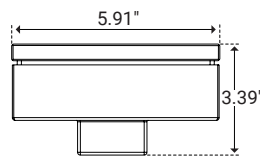

## I Dimensions

### 4×4 Light Source

Model Number	PVX-S-4x4
Length	3.94" (100.0mm)
Width	3.94" (100.0mm)
Height	3.11" (79.0mm)

### 4×8 Light Source

Model Number	PVX-S-4x8
Length	7.87" (200.0mm)
Width	3.94" (100.0mm)
Height	3.39" (86.0mm)

### 6×6 Light Source

Model Number	PVX-S-6x6
Length	5.91" (150.0mm)
Width	5.91" (150.0mm)
Height	3.39" (86.0mm)