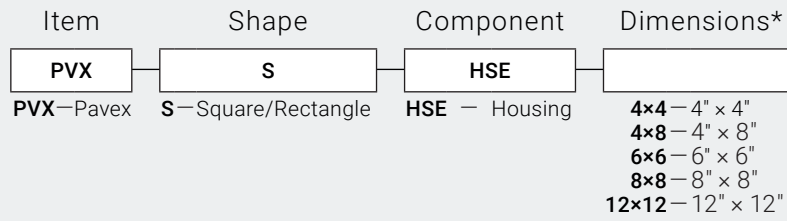

I Product Code Builder (Housing)

Example: PVX-S-HSE-4x4-S-K1-SS

* Customizable—Consult Factory