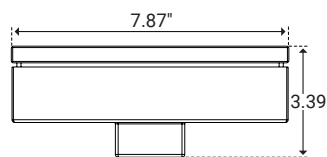

8×8 Light Source

Model Number	PVX-S-8x8
Length	7.87" (200.0mm)
Width	7.87" (200.0mm)
Height	3.39" (86.0mm)