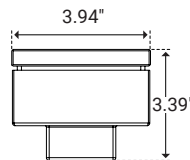

## I Dimensions

### 4×4 Light Source

Model Number	PVX-S-4x4
Length	3.94" (100.0mm)
Width	3.94" (100.0mm)
Height	3.11" (79.0mm)

### 4×8 Light Source

Model Number	PVX-S-4x8
Length	7.87" (200.0mm)
Width	3.94" (100.0mm)
Height	3.39" (86.0mm)

### 6×6 Light Source

Model Number	PVX-S-6x6
Length	5.91" (150.0mm)
Width	5.91" (150.0mm)
Height	3.39" (86.0mm)