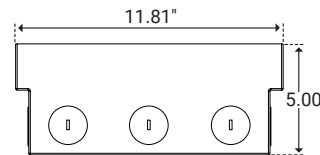

12x12 Housing

Housing Part Number	PVX-S-HSE-12x12-S-K1-SS
Length	11.81" (300.0mm)
Width	11.81" (300.0mm)
Height	5.00" (127.0mm)