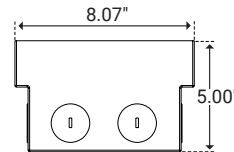

8x8 Housing

Housing Part Number	PVX-S-HSE-8x8-S-K1-SS
Length	8.07" (205.0mm)
Width	8.07" (205.0mm)
Height	5.00" (127.0mm)