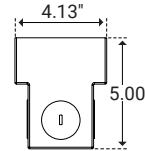

I Dimensions

4x4 Housing

Housing Part Number	PVX-S-HSE-4x4-S-K1-SS
Length	4.13" (105.0mm)
Width	4.13" (105.0mm)
Height	5.00" (127.0mm)