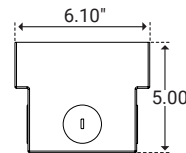

6x6 Housing

Housing Part Number	PVX-S-HSE-6x6-S-K1-SS
Length	6.10" (155.0mm)
Width	6.10" (155.0mm)
Height	5.00" (127.0mm)