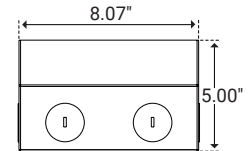

4x8 Housing

Housing Part Number	PVX-S-HSE-4x8-S-K1-SS
Length	8.07" (205.0mm)
Width	4.13" (105.0mm)
Height	5.00" (127.0mm)