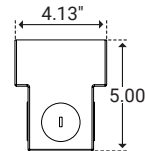

4x8 Housing

Housing Part Number	PVX-S-HSE-4x8-S-K1-SS
Length	8.07" (205.0mm)
Width	4.13" (105.0mm)
Height	5.00" (127.0mm)