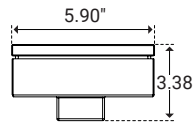

Housing Number	PVX-R-3D
Diameter	3.15" (80.0mm)
Height	3.38" (86.0mm)

6D Light Source

Housing Number	PVX-R-6D
Diameter	5.90" (150.0mm)
Height	3.38" (86.0mm)

12D Light Source

Housing Number	PVX-R-12D
Diameter	11.81" (300.0mm)
Height	3.38" (86.0mm)

Series Data

Lengths	3D	6D	12D
Lumen	39 lm	39 lm	180 lm
Watts	1.3W	1.3W	6W

Pavex™ Round Housing

INGROUND HARDSCAPE FIXTURE

I Dimensions

3D Housing

Housing Part Number	PVX-R-HSE-3D-S-SS
Diameter	3.35" (85.0mm)
Height	5.00" (127.0mm)

6D Housing

Housing Part Number	PVX-R-HSE-6D-S-SS
Diameter	6.10" (155.0mm)
Height	5.00" (127.0mm)

12D Housing

Housing Part Number	PVX-R-HSE-12D-S-SS
Diameter	12.00" (305.0mm)
Height	5.00" (127.0mm)

I Product Code Builder (Housing)