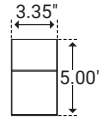

Housing Number	PVX-R-3D
Diameter	3.15" (80.0mm)
Height	3.38" (86.0mm)

6D Light Source

Housing Number	PVX-R-6D
Diameter	5.90" (150.0mm)
Height	3.38" (86.0mm)

12D Light Source

Housing Number	PVX-R-12D
Diameter	11.81" (300.0mm)
Height	3.38" (86.0mm)

Series Data

Lengths	3D	6D	12D
Lumen	39 lm	39 lm	180 lm
Watts	1.3W	1.3W	6W

Pavex™ Round Housing

INGROUND HARDSCAPE FIXTURE

I Dimensions

3D Housing

Housing Part Number	PVX-R-HSE-3D-S-SS
Diameter	3.35" (85.0mm)
Height	5.00" (127.0mm)

6D Housing

Housing Part Number	PVX-R-HSE-6D-S-SS
Diameter	6.10" (155.0mm)
Height	5.00" (127.0mm)

12D Housing

Housing Part Number	PVX-R-HSE-12D-S-SS
Diameter	12.00" (305.0mm)
Height	5.00" (127.0mm)

I Product Code Builder (Housing)