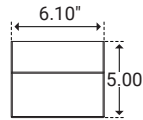

Housing Number	PVX-R-3D
Diameter	3.15" (80.0mm)
Height	3.38" (86.0mm)

6D Light Source

Housing Number	PVX-R-6D
Diameter	5.90" (150.0mm)
Height	3.38" (86.0mm)

12D Light Source

Housing Number	PVX-R-12D
Diameter	11.81" (300.0mm)
Height	3.38" (86.0mm)

Series Data

Lengths	3D	6D	12D
Lumen	39 lm	39 lm	180 lm
Watts	1.3W	1.3W	6W

Pavex™ Round Housing

INGROUND HARDSCAPE FIXTURE

I Dimensions

3D Housing

Housing Part Number	PVX-R-HSE-3D-S-SS
Diameter	3.35" (85.0mm)
Height	5.00" (127.0mm)

6D Housing

Housing Part Number	PVX-R-HSE-6D-S-SS
Diameter	6.10" (155.0mm)
Height	5.00" (127.0mm)

12D Housing

Housing Part Number	PVX-R-HSE-12D-S-SS
Diameter	12.00" (305.0mm)
Height	5.00" (127.0mm)

I Product Code Builder (Housing)