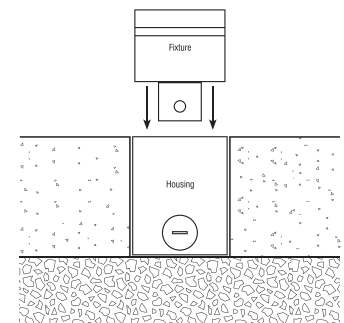

FIXTURE TYPE _____

PROJECT NAME _____

LOCATION _____

Pavex™ Round Light Source

INGROUND HARDSCAPE FIXTURE

I Description

Pavex Round is a unique, drive-over rated in-ground hardscape fixture. With multiple colors and CCT's, Pavex's non-slip high impact glass looks amazing in a variety of layout configurations. NOTE: Pavex Lighting Source and Housing Sold Separately.

I Features

- Perfect for Pavers, Gravel, Soil, Decks, Etc. (Custom Housing needed for Concrete Mounting)
- Pure White Tempered Glass
- Drive-Over Rated
- Non-Slip Textured Surface
- High Impact Rated / IK10
- Custom Sizes Available