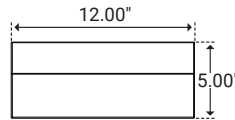

Housing Number	PVX-R-3D
Diameter	3.15" (80.0mm)
Height	3.38" (86.0mm)

6D Light Source

Housing Number	PVX-R-6D
Diameter	5.90" (150.0mm)
Height	3.38" (86.0mm)

12D Light Source

Housing Number	PVX-R-12D
Diameter	11.81" (300.0mm)
Height	3.38" (86.0mm)

Series Data

Lengths	3D	6D	12D
Lumen	39 lm	39 lm	180 lm
Watts	1.3W	1.3W	6W

Pavex™ Round Housing

INGROUND HARDSCAPE FIXTURE

I Dimensions

3D Housing

Housing Part Number	PVX-R-HSE-3D-S-SS
Diameter	3.35" (85.0mm)
Height	5.00" (127.0mm)

6D Housing

Housing Part Number	PVX-R-HSE-6D-S-SS
Diameter	6.10" (155.0mm)
Height	5.00" (127.0mm)

12D Housing

Housing Part Number	PVX-R-HSE-12D-S-SS
Diameter	12.00" (305.0mm)
Height	5.00" (127.0mm)

I Product Code Builder (Housing)