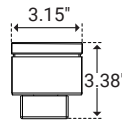

Housing Number	PVX-R-3D
Diameter	3.15" (80.0mm)
Height	3.38" (86.0mm)

6D Light Source

Housing Number	PVX-R-6D
Diameter	5.90" (150.0mm)
Height	3.38" (86.0mm)

12D Light Source

Housing Number	PVX-R-12D
Diameter	11.81" (300.0mm)
Height	3.38" (86.0mm)

Series Data

Lengths	3D	6D	12D
Lumen	39 lm	39 lm	180 lm
Watts	1.3W	1.3W	6W

Pavex™ Round Housing

INGROUND HARDSCAPE FIXTURE

I Dimensions

3D Housing

Housing Part Number	PVX-R-HSE-3D-S-SS
Diameter	3.35" (85.0mm)
Height	5.00" (127.0mm)

6D Housing

Housing Part Number	PVX-R-HSE-6D-S-SS
Diameter	6.10" (155.0mm)
Height	5.00" (127.0mm)

12D Housing

Housing Part Number	PVX-R-HSE-12D-S-SS
Diameter	12.00" (305.0mm)
Height	5.00" (127.0mm)

I Product Code Builder (Housing)