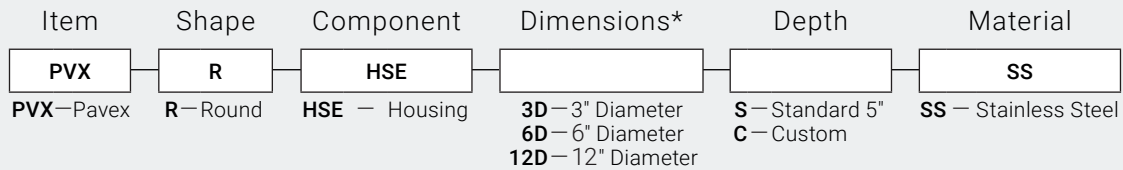

6D Housing

Housing Part Number	PVX-R-HSE-6D-S-SS
Diameter	6.10" (155.0mm)
Height	5.00" (127.0mm)

12D Housing

Housing Part Number	PVX-R-HSE-12D-S-SS
Diameter	12.00" (305.0mm)
Height	5.00" (127.0mm)

I Product Code Builder (Housing)

Example: PVX-R-HSE-3D-S-SS

* Customizable—Consult Factory