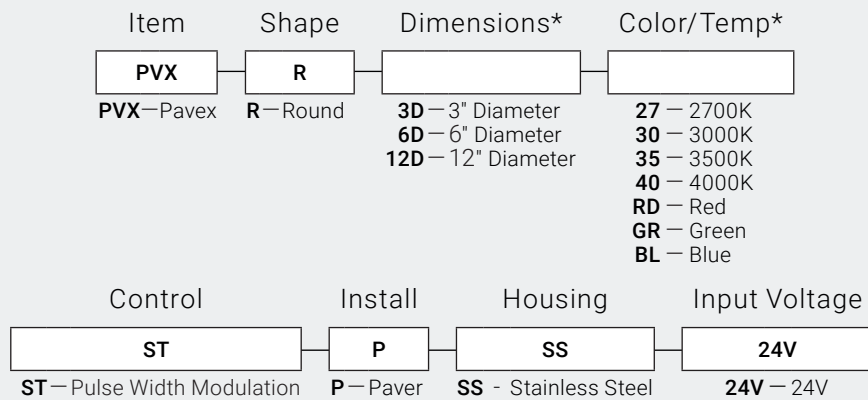

Product Code Builder (Light Source)

Example: PVX-R-3D-27-ST-P-SS-24V

* Customizable—Consult Factory

Dimensions

3D Light Source

Housing Number	PVX-R-3D
Diameter	3.15" (80.0mm)
Height	3.38" (86.0mm)

6D Light Source

Housing Number	PVX-R-6D
Diameter	5.90" (150.0mm)
Height	3.38" (86.0mm)

12D Light Source

Housing Number	PVX-R-12D
Diameter	11.81" (300.0mm)
Height	3.38" (86.0mm)

Series Data

Lengths	3D	6D	12D
Lumen	39 lm	39 lm	180 lm
Watts	1.3W	1.3W	6W