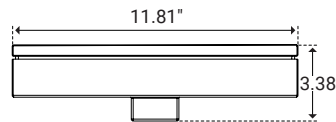

Housing Number	PVX-R-3D
Diameter	3.15" (80.0mm)
Height	3.38" (86.0mm)

6D Light Source

Housing Number	PVX-R-6D
Diameter	5.90" (150.0mm)
Height	3.38" (86.0mm)

12D Light Source

Housing Number	PVX-R-12D
Diameter	11.81" (300.0mm)
Height	3.38" (86.0mm)

Series Data

Lengths	3D	6D	12D
Lumen	39 lm	39 lm	180 lm
Watts	1.3W	1.3W	6W

Pavex™ Round Housing

INGROUND HARDSCAPE FIXTURE

I Dimensions

3D Housing

Housing Part Number	PVX-R-HSE-3D-S-SS
Diameter	3.35" (85.0mm)
Height	5.00" (127.0mm)

6D Housing

Housing Part Number	PVX-R-HSE-6D-S-SS
Diameter	6.10" (155.0mm)
Height	5.00" (127.0mm)

12D Housing

Housing Part Number	PVX-R-HSE-12D-S-SS
Diameter	12.00" (305.0mm)
Height	5.00" (127.0mm)

I Product Code Builder (Housing)