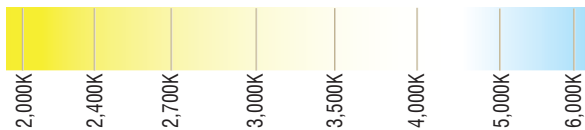

PERFORMANCE 500 (OUTDOOR)

PQ-SERIES | RUBBER COATED | LINEAR LED LIGHTING

Fixture Type: _____

Project: _____

Location: _____

MODEL:	PQ27K-WR-24V	PQ30K-WR-24V	PQ35K-WR-24V	PQ40K-WR-24V	PQ50K-WR-24V
Kelvin	2700K	3000K	3500K	4000K	5000K
Lumens	508 lm/ft	530 lm/ft	551 lm/ft	572 lm/ft	594 lm/ft
Rating	IP67	IP67	IP67	IP67	IP67

PRODUCT FEATURES

- 90+ CRI
- Dimmable
- 50,000 hour life
- 5-year warranty
- UL-listed for indoor and outdoor use
- 3M™ Industrial adhesive backing
- For use with 24V power supplies

SPECIFICATIONS

Series	PQ - Performance 500 (Outdoor)
Input Voltage	24V DC / Constant Voltage
Watts per Foot	2.6W/ft @ Maximum Run Length
Beam Spread	120°
Max Run Length	Unlimited, power every 25ft
Production Intervals	2.438" (62.6mm)
End Cap Dimensions	0.575" (14.6mm) × 0.197" (5.0mm)
Tape Dimensions	0.5" (13.2mm) × 0.125" (3.75mm)
CRI	90+
Diode	2835
Dimming Options	PWM, Triac, 0-10V, DMX, Hi-lume
Temp Range	-40°F (-40°C) to 149°F (65°C)

KELVIN COLOR TEMPERATURE SCALE

TOTAL WATTAGE USED AT EACH LENGTH

1ft	2ft	3ft	4ft	5ft	6ft	7ft	8ft	9ft	10ft	11ft	12ft	13ft
4.1	7.4	11.3	15.3	19.0	22.5	25.8	28.6	32.3	35.5	37.8	41.0	42.7
14ft	15ft	16ft	17ft	18ft	19ft	20ft	21ft	22ft	23ft	24ft	25ft	26ft
45.0	48.2	50.3	52.4	54.8	56.5	58.8	60.7	61.7	62.5	63.1	63.8	n/a