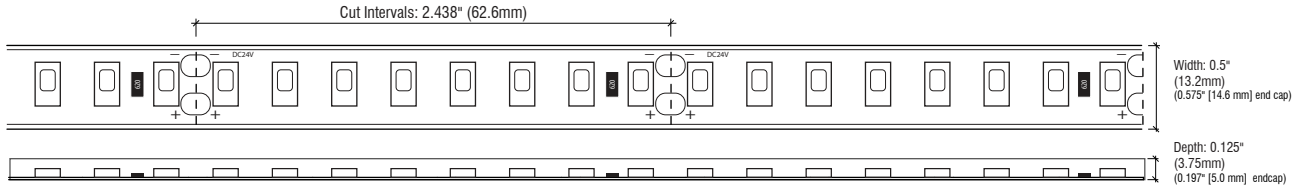

PERFORMANCE 500 (OUTDOOR)

PQ-SERIES | RUBBER COATED | LINEAR LED LIGHTING

Fixture Type: _____

Project: _____

Location: _____

MODEL:	PQ27K-WR-24V	PQ30K-WR-24V	PQ35K-WR-24V	PQ40K-WR-24V	PQ50K-WR-24V
Kelvin	2700K	3000K	3500K	4000K	5000K
Lumens	508 lm/ft	530 lm/ft	551 lm/ft	572 lm/ft	594 lm/ft
Rating	IP67	IP67	IP67	IP67	IP67

PRODUCT FEATURES

- 90+ CRI
- Dimmable
- 50,000 hour life
- 5-year warranty
- UL-listed for indoor and outdoor use
- 3M™ Industrial adhesive backing
- For use with 24V power supplies

SPECIFICATIONS

Series	PQ - Performance 500 (Outdoor)
Input Voltage	24V DC / Constant Voltage
Watts per Foot	2.6W/ft @ Maximum Run Length
Beam Spread	120°
Max Run Length	Unlimited, power every 25ft
Production Intervals	2.438" (62.6mm)
End Cap Dimensions	0.575" (14.6mm) × 0.197" (5.0mm)
Tape Dimensions	0.5" (13.2mm) × 0.125" (3.75mm)
CRI	90+
Diode	2835
Dimming Options	PWM, Triac, 0-10V, DMX, Hi-lume
Temp Range	-40°F (-40°C) to 149°F (65°C)

KELVIN COLOR TEMPERATURE SCALE

TOTAL WATTAGE USED AT EACH LENGTH

1ft	2ft	3ft	4ft	5ft	6ft	7ft	8ft	9ft	10ft	11ft	12ft	13ft
4.1	7.4	11.3	15.3	19.0	22.5	25.8	28.6	32.3	35.5	37.8	41.0	42.7
14ft	15ft	16ft	17ft	18ft	19ft	20ft	21ft	22ft	23ft	24ft	25ft	26ft
45.0	48.2	50.3	52.4	54.8	56.5	58.8	60.7	61.7	62.5	63.1	63.8	n/a