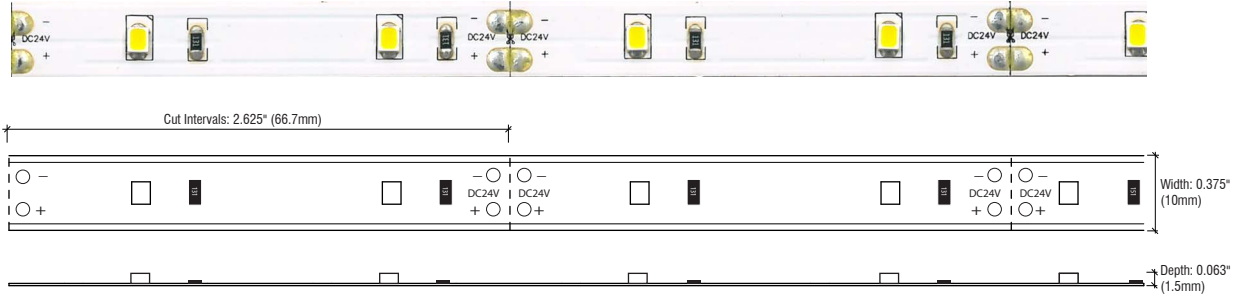

PERFORMANCE 200 (INDOOR)

PL-SERIES | LINEAR LED LIGHTING

Fixture Type: _____

Project: _____

Location: _____

MODEL:	PL24K-24V	PL27K-24V	PL3K-24V	PL35K-24V	PL40K-24V	PL5K-24V
Kelvin	2400K	2700K	3000K	3500K	4000K	5000K
Lumens	106 lm/ft	148 lm/ft	169 lm/ft	176 lm/ft	184 lm/ft	195 lm/ft

PRODUCT FEATURES

- 90+ CRI
- Dimmable
- 50,000 hour life
- 5-year warranty
- UL-listed for indoor use
- 3M™ Industrial adhesive backing
- For use with 24V power supplies

SPECIFICATIONS

Series	PL - Performance 200 (Indoor)
Input Voltage	24V DC / Constant Voltage
Watts per Foot	1.9W/ft @ Maximum Run Length
Beam Spread	120°
Max Run Length	Unlimited, power every 30ft
Cut Intervals	2.625" (66.7mm)
Dimensions	0.375" (10mm) x 0.063" (1.5mm)
CRI	90+
Diode	Epistar 2835
Dimming Options	PWM, Triac, 0-10V, DMX, Hi-lume

KELVIN COLOR TEMPERATURE SCALE

TOTAL WATTAGE USED AT EACH LENGTH

1ft	2ft	3ft	4ft	5ft	6ft	7ft	8ft	9ft	10ft	11ft	12ft	13ft	14ft	15ft
2.1	5.2	8.2	9.6	12.4	14.4	17.2	18.7	21.6	23	25.8	26.9	29.7	31.5	33.8
16ft	17ft	18ft	19ft	20ft	21ft	22ft	23ft	24ft	25ft	26ft	27ft	28ft	29ft	30ft
35.1	37.1	38	40.7	41.9	43.9	46.6	47.7	49.9	50.7	52.4	54.2	55.6	57.5	57.8