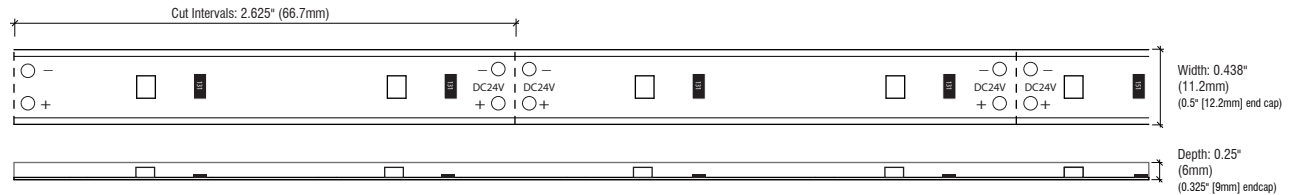

PERFORMANCE 100 (OUTDOOR)

PJ-SERIES | RUBBER COATED | LINEAR LED LIGHTING

Fixture Type: _____

Project: _____

Location: _____

MODEL:	PJ27K-WR-24V	PJ3K-WR-24V	PJ35K-WR-24V	PJ40K-WR-24V	PJ5K-WR-24V
Kelvin	2700K	3000K	3500K	4000K	5000K
Lumens	74 lm/ft	85 lm/ft	88 lm/ft	92 lm/ft	98lm/ft
Rating	IP67	IP67	IP67	IP67	IP67

PRODUCT FEATURES

- 90+ CRI
- Dimmable
- 50,000 hour life
- 5-year warranty
- UL-listed for indoor and outdoor use
- 3M™ industrial adhesive backing
- For use with 24V power supplies

SPECIFICATIONS

Series	PJ - Performance 100 (Outdoor)
Input Voltage	24V DC / Constant Voltage
Watts per Foot	0.9W/ft @ Maximum Run Length
Beam Spread	120°
Max Run Length	Unlimited, power every 40ft
Production Intervals	2.625" (66.7mm)
End Cap Dimensions	0.5" (12.2mm) × 0.325" (9mm)
Tape Dimensions	0.438" (11.2mm) × 0.25"(6mm)
CRI	90+
Diode	Epistar 2835
Dimming Options	PWM, Triac, 0-10V, DMX, Hi-lume
Temp Range	-40°F (-40°C) to 149°F (65°C)

KELVIN COLOR TEMPERATURE SCALE

TOTAL WATTAGE USED AT EACH LENGTH

1ft	2ft	3ft	4ft	5ft	6ft	7ft	8ft	9ft	10ft	11ft	12ft	13ft	14ft	15ft
1.1	2.0	3.1	4.0	5.2	6.1	7.2	8.3	9.1	10.3	11.1	12.3	13.3	14.2	15.2
16ft	17ft	18ft	19ft	20ft	21ft	22ft	23ft	24ft	25ft	26ft	27ft	28ft	29ft	30ft
16.0	17.1	17.8	18.9	19.9	20.8	21.7	22.5	23.4	24.3	25.4	26.1	27.0	27.8	28.6
31ft	32ft	33ft	34ft	35ft	36ft	37ft	38ft	39ft	40ft	41ft	42ft	43ft	44ft	45ft
29.6	30.4	31.2	32.0	32.6	33.4	34.2	35.1	35.5	36.6	n/a	n/a	n/a	n/a	n/a