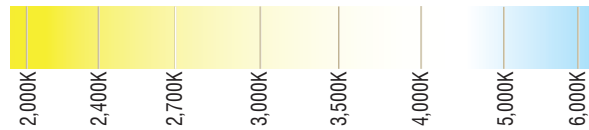

PERFORMANCE 100 (OUTDOOR)

PJ-SERIES | RUBBER COATED | LINEAR LED LIGHTING

Fixture Type: _____

Project: _____

Location: _____

MODEL:	PJ27K-WR-24V	PJ3K-WR-24V	PJ35K-WR-24V	PJ40K-WR-24V	PJ5K-WR-24V
Kelvin	2700K	3000K	3500K	4000K	5000K
Lumens	74 lm/ft	85 lm/ft	88 lm/ft	92 lm/ft	98lm/ft
Rating	IP67	IP67	IP67	IP67	IP67

PRODUCT FEATURES

- 90+ CRI
- Dimmable
- 50,000 hour life
- 5-year warranty
- UL-listed for indoor and outdoor use
- 3M™ industrial adhesive backing
- For use with 24V power supplies

SPECIFICATIONS

Series	PJ - Performance 100 (Outdoor)
Input Voltage	24V DC / Constant Voltage
Watts per Foot	0.9W/ft @ Maximum Run Length
Beam Spread	120°
Max Run Length	Unlimited, power every 40ft
Production Intervals	2.625" (66.7mm)
End Cap Dimensions	0.5" (12.2mm) × 0.325" (9mm)
Tape Dimensions	0.438" (11.2mm) × 0.25"(6mm)
CRI	90+
Diode	Epistar 2835
Dimming Options	PWM, Triac, 0-10V, DMX, Hi-lume
Temp Range	-40°F (-40°C) to 149°F (65°C)

KELVIN COLOR TEMPERATURE SCALE

TOTAL WATTAGE USED AT EACH LENGTH

1ft	2ft	3ft	4ft	5ft	6ft	7ft	8ft	9ft	10ft	11ft	12ft	13ft	14ft	15ft
1.1	2.0	3.1	4.0	5.2	6.1	7.2	8.3	9.1	10.3	11.1	12.3	13.3	14.2	15.2
16ft	17ft	18ft	19ft	20ft	21ft	22ft	23ft	24ft	25ft	26ft	27ft	28ft	29ft	30ft
16.0	17.1	17.8	18.9	19.9	20.8	21.7	22.5	23.4	24.3	25.4	26.1	27.0	27.8	28.6
31ft	32ft	33ft	34ft	35ft	36ft	37ft	38ft	39ft	40ft	41ft	42ft	43ft	44ft	45ft
29.6	30.4	31.2	32.0	32.6	33.4	34.2	35.1	35.5	36.6	n/a	n/a	n/a	n/a	n/a