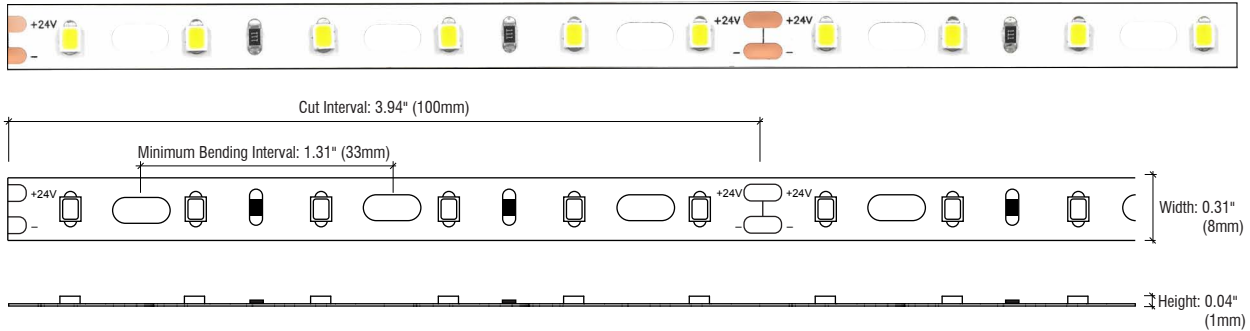

JAGGER™ (INDOOR)

JA-SERIES | CORNER BENDING | LINEAR LED LIGHTING

Fixture Type: _____

Project: _____

Location: _____

MODEL:	JA27K-24V	JA30K-24V	JA35K-24V	JA40K-24V	JA50K-24V	JA65K-24V
Kelvin	2700K	3000K	3500K	4000K	5000K	6500K
Lumens	155 lm/ft	159 lm/ft	163 lm/ft	167 lm/ft	171 lm/ft	173 lm/ft

Series	JA - Jagger™ (Indoor)
Input Voltage	24V DC / Constant Voltage
Watts per Foot	2.2W/ft @ Maximum Run Length
Beam Spread	120°
Max Run Length	Unlimited, power every 16ft
Production Intervals	3.94" (100mm)
Dimensions	0.31" (8mm) x 0.04" (1mm)
CRI	90+
Diode	2835
Dimming Options	PWM, Triac, 0-10V, DMX, Hi-lume
Temp Range	-40°F (-40°C) to 113°F (45°C)

TOTAL WATTAGE USED AT EACH LENGTH

1ft	2ft	3ft	4ft	5ft	6ft	7ft	8ft	9ft	10ft	11ft	12ft	13ft	14ft	15ft	16ft
2.2	3.6	6.6	8.8	11	13.2	15.4	17.6	19.8	22	24.2	26.4	28.6	30.8	33	35.2

Conforms to ANSI/UL Standard 2108
 Certified to CAN/CSA Standard C22.2 No. 250.0