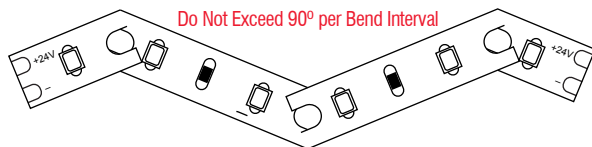

JAGGER™ (INDOOR)

JA-SERIES | CORNER BENDING | LINEAR LED LIGHTING

Fixture Type: _____

Project: _____

Location: _____

MODEL:	JA27K-24V	JA30K-24V	JA35K-24V	JA40K-24V	JA50K-24V	JA65K-24V
Kelvin	2700K	3000K	3500K	4000K	5000K	6500K
Lumens	155 lm/ft	159 lm/ft	163 lm/ft	167 lm/ft	171 lm/ft	173 lm/ft

Series	JA - Jagger™ (Indoor)
Input Voltage	24V DC / Constant Voltage
Watts per Foot	2.2W/ft @ Maximum Run Length
Beam Spread	120°
Max Run Length	Unlimited, power every 16ft
Production Intervals	3.94" (100mm)
Dimensions	0.31" (8mm) x 0.04" (1mm)
CRI	90+
Diode	2835
Dimming Options	PWM, Triac, 0-10V, DMX, Hi-lume
Temp Range	-40°F (-40°C) to 113°F (45°C)

TOTAL WATTAGE USED AT EACH LENGTH

1ft	2ft	3ft	4ft	5ft	6ft	7ft	8ft	9ft	10ft	11ft	12ft	13ft	14ft	15ft	16ft
2.2	3.6	6.6	8.8	11	13.2	15.4	17.6	19.8	22	24.2	26.4	28.6	30.8	33	35.2

Conforms to ANSI/UL Standard 2108
 Certified to CAN/CSA Standard C22.2 No. 250.0